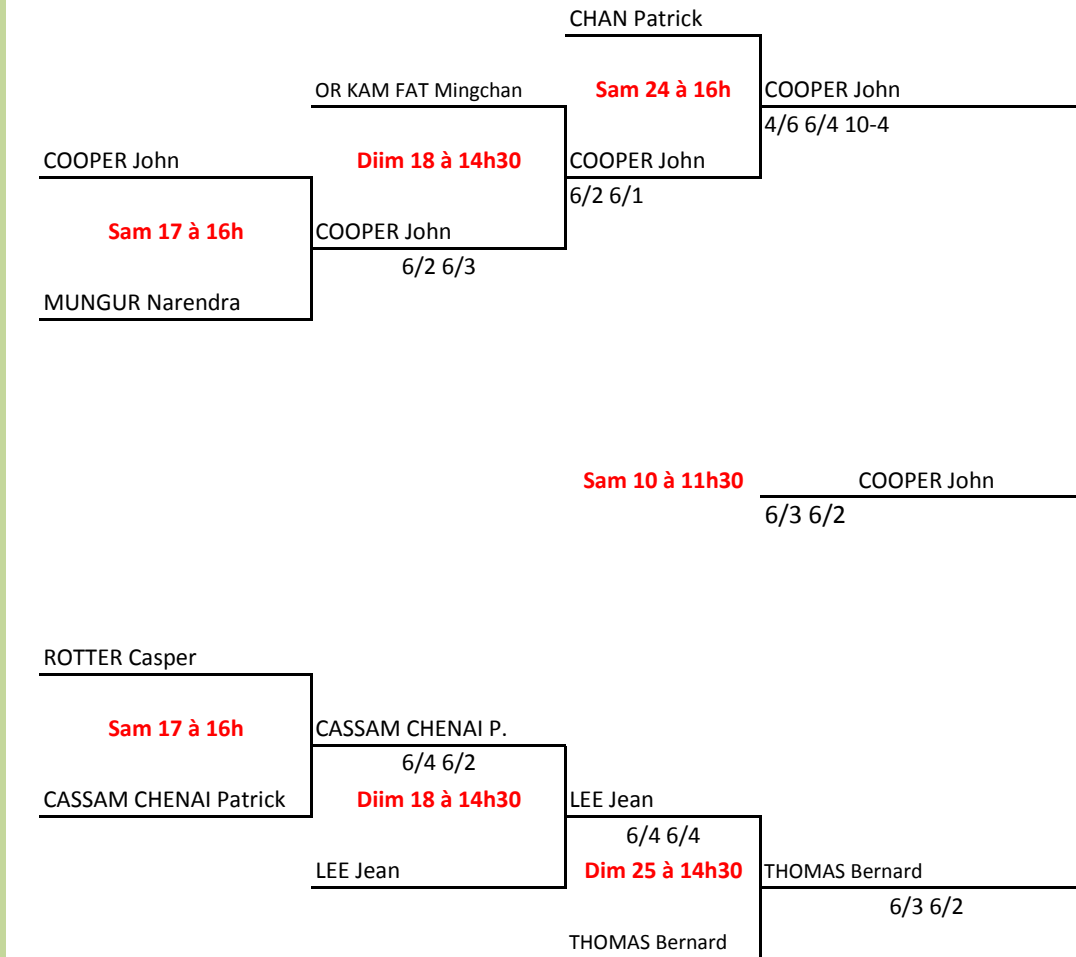

SEGUIN/CLARISSE

6/3 6/3

CHAN/LOK OK CHOO

40+ MEN SINGLES

50+ MEN SINGLES

U8 GIRLS SINGLES

CHAN Anna

Sam 10 à 8h30