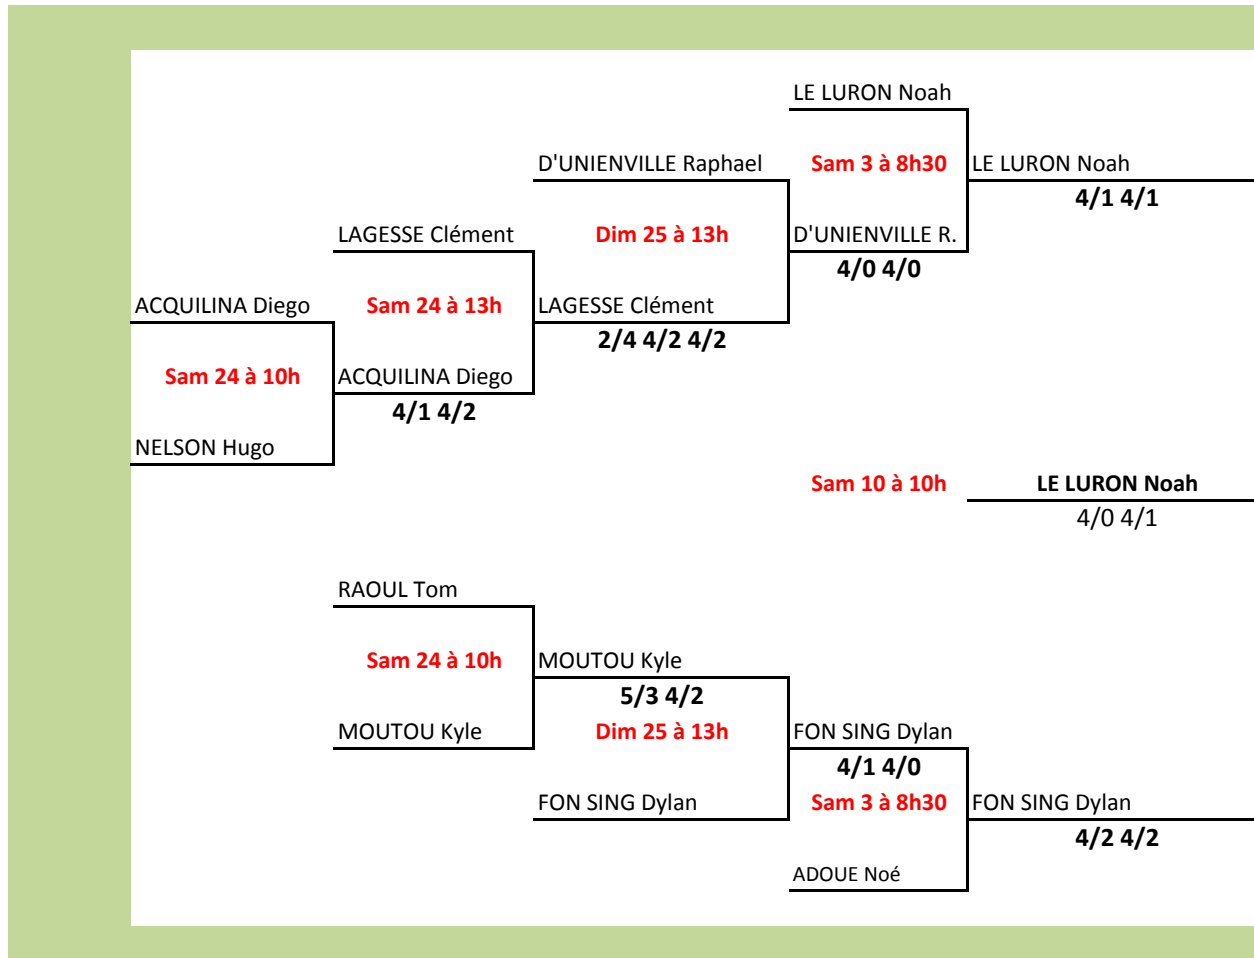

U8 BOYS SINGLES

U10 BOYS SINGLES

U12 BOYS SINGLES

U14 BOYS SINGLES

U16 BOYS SINGLES

U18 BOYS SINGLES

DOUBLES JUNIOR

		AVA/RAWA	LEFEBURE/SEGUIN	PTS	RANK
	AVA/RAWA		V 6/2 6/2		1
	LEFEBURE/SEGUIN	D 6/2 6/2			2

Ven 9 à 10h

ACOU/THOMAS

5/7 6/3 10-6

SEGUIN/CLARISSE

SEGUIN/CLARISSE

7/6 3/6 10-7

NG CHEONGTIN/FOO KUNE

Dim 4 à 10h