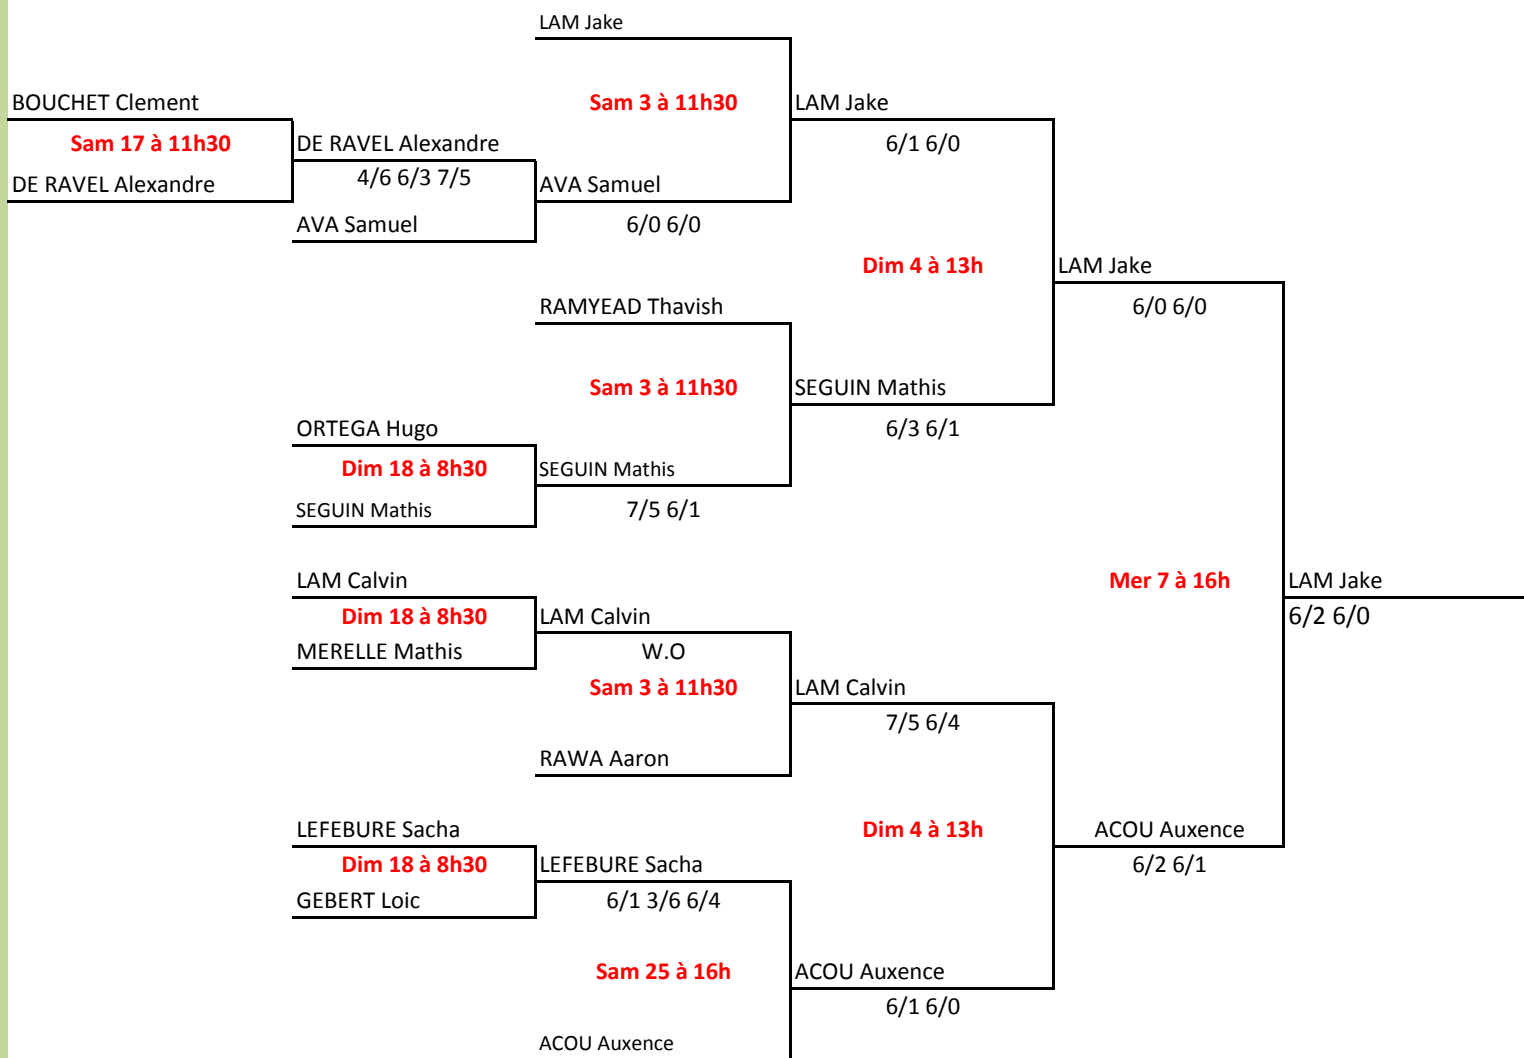

U8 BOYS SINGLES

U10 BOYS SINGLES

U12 BOYS SINGLES

U14 BOYS SINGLES

U16 BOYS SINGLES

U18 BOYS SINGLES

DOUBLES JUNIOR

		AVA/RAWA	LEFEBURE/SEGUIN	PTS	RANK
	AVA/RAWA		V 6/2 6/2		1
	LEFEBURE/SEGUIN	D 6/2 6/2			2