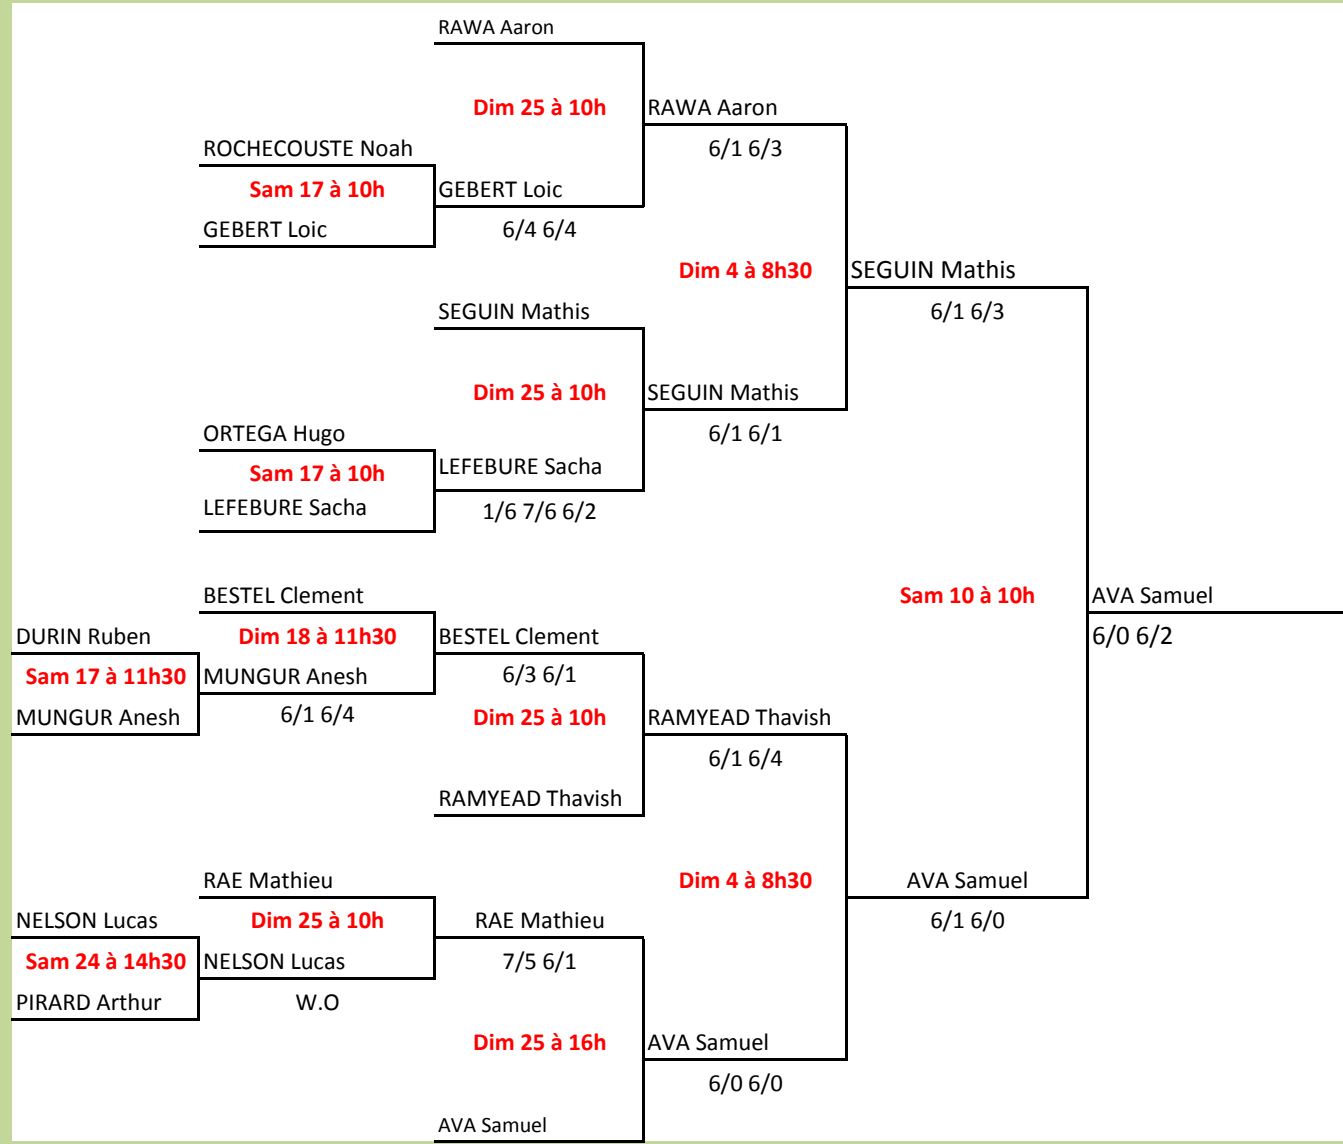

U8 BOYS SINGLES

U10 BOYS SINGLES

U12 BOYS SINGLES

U14 BOYS SINGLES

U16 BOYS SINGLES

U18 BOYS SINGLES

DOUBLES JUNIOR

		AVA/RAWA	LEFEBURE/SEGUIN	PTS	RANK
	AVA/RAWA		V 6/2 6/2		1
	LEFEBURE/SEGUIN	D 6/2 6/2			2

Ven 9 à 10h

ACOU/THOMAS

5/7 6/3 10-6

SEGUIN/CLARISSE

SEGUIN/CLARISSE

7/6 3/6 10-7

NG CHEONGTIN/FOO KUNE

Dim 4 à 10h