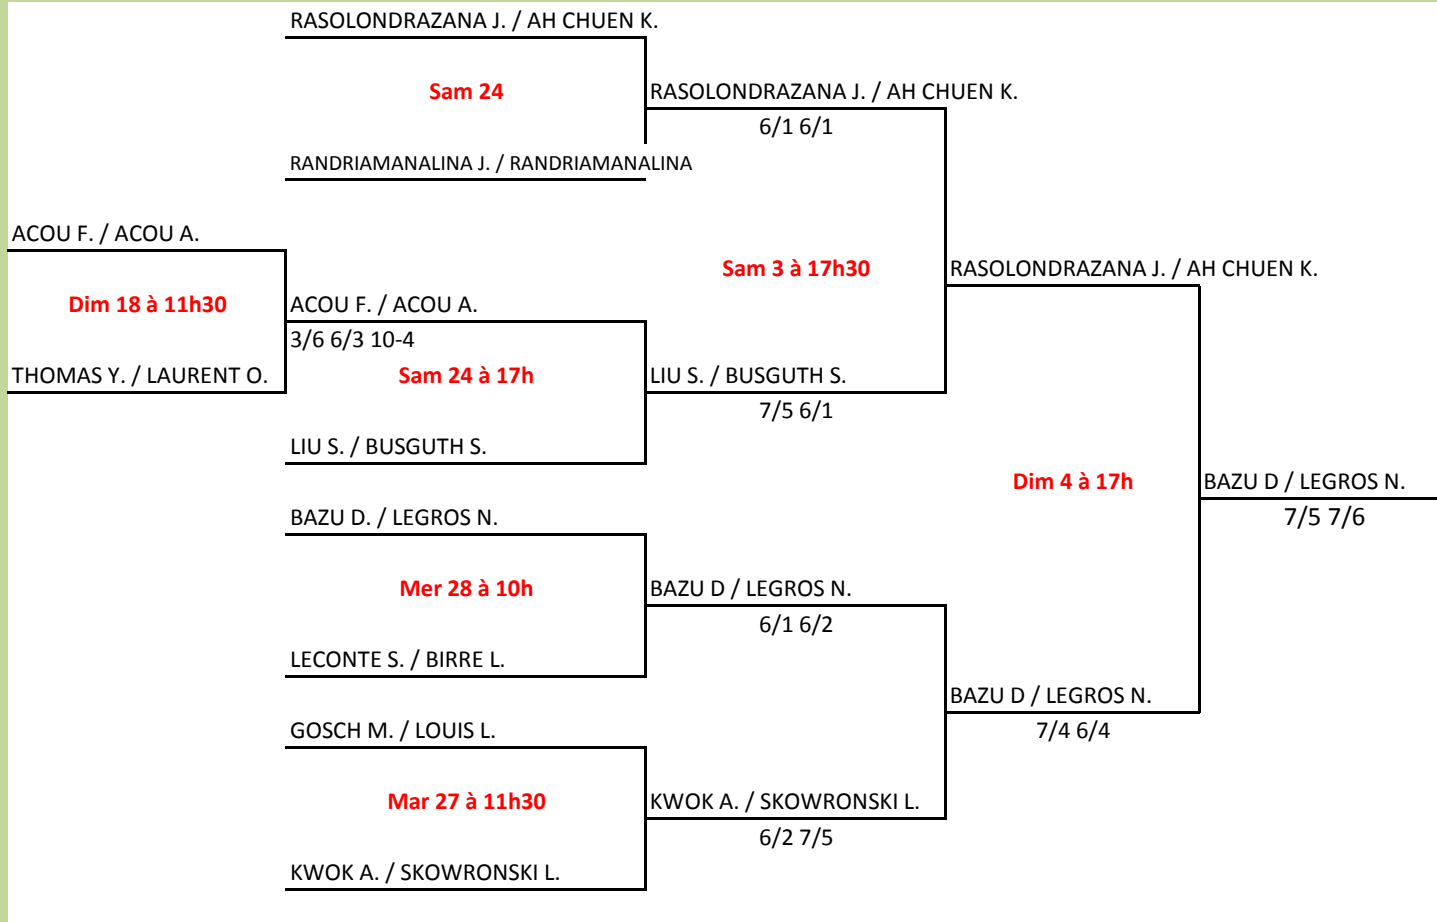

MEN DOUBLES