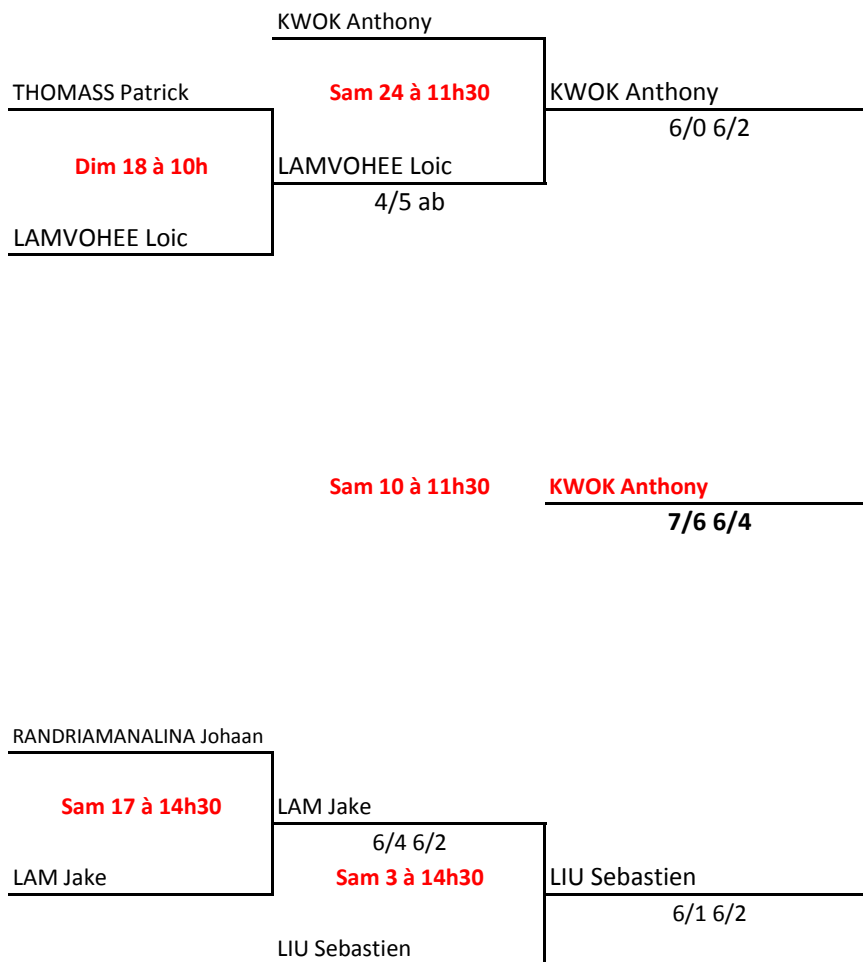

U8 BOYS SINGLES

U10 BOYS SINGLES

U12 BOYS SINGLES

U14 BOYS SINGLES

U16 BOYS SINGLES

U18 BOYS SINGLES

DOUBLES JUNIOR

		AVA/RAWA	LEFEBURE/SEGUIN	PTS	RANK
	AVA/RAWA		V 6/2 6/2		1
	LEFEBURE/SEGUIN	D 6/2 6/2			2