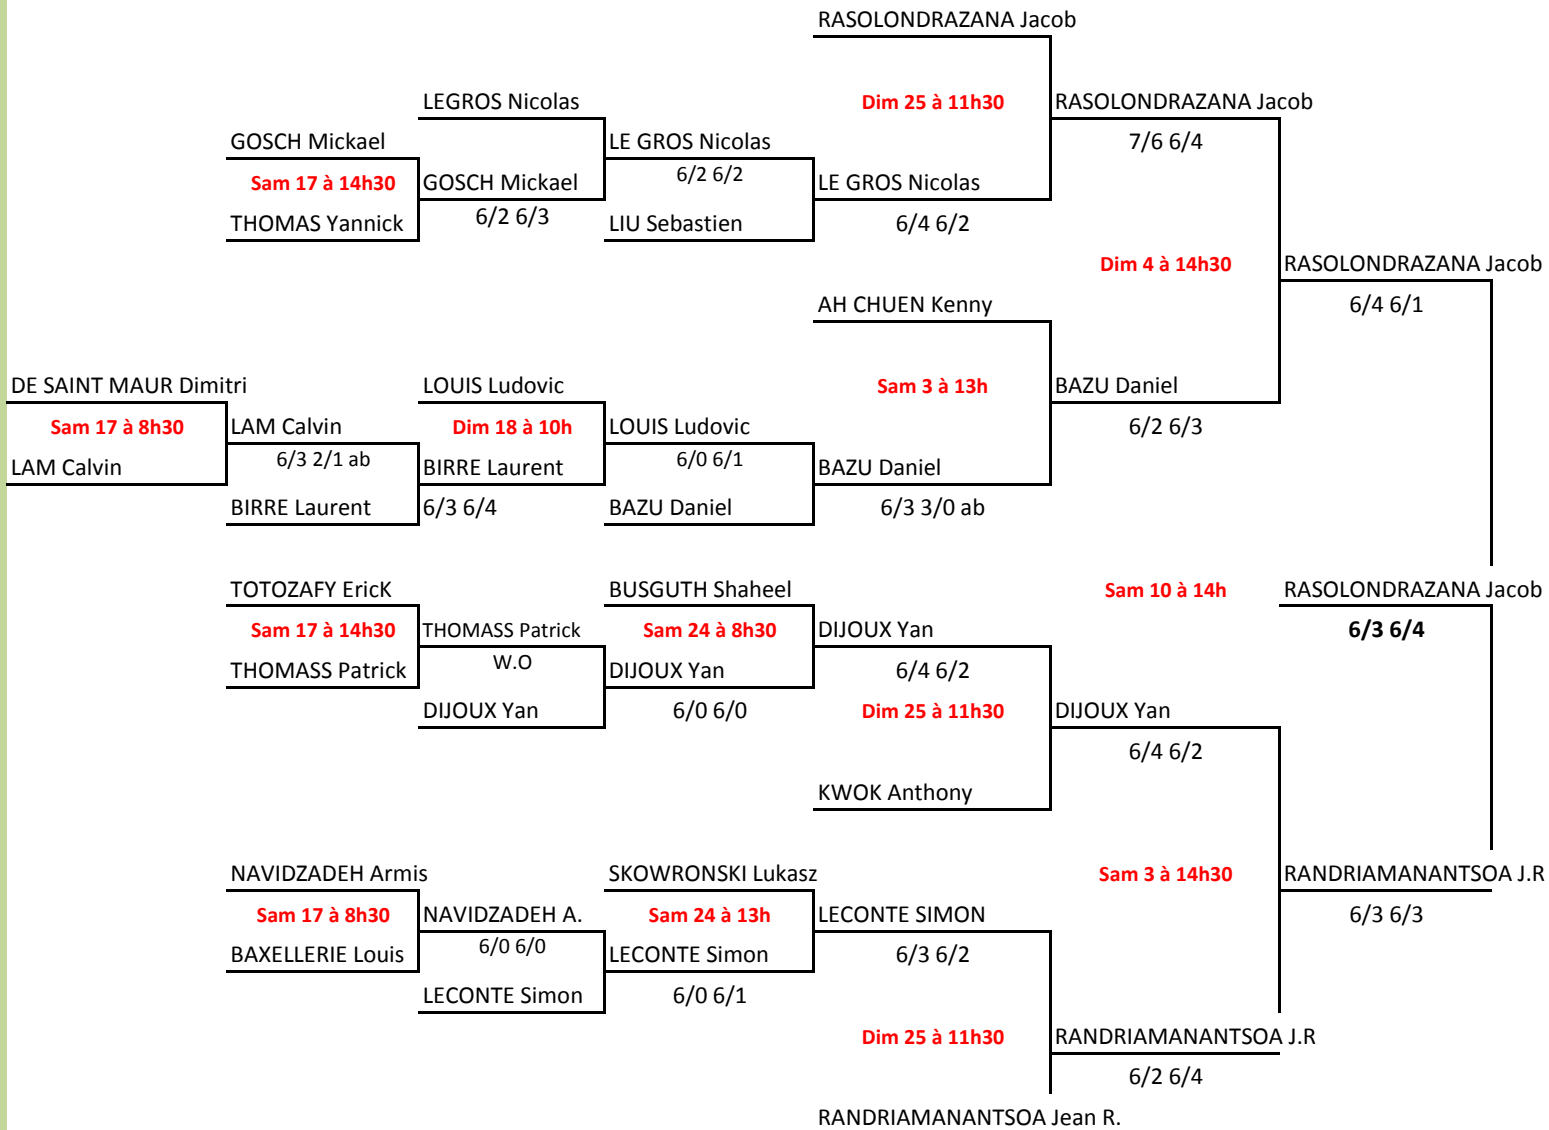

MEN SINGLES