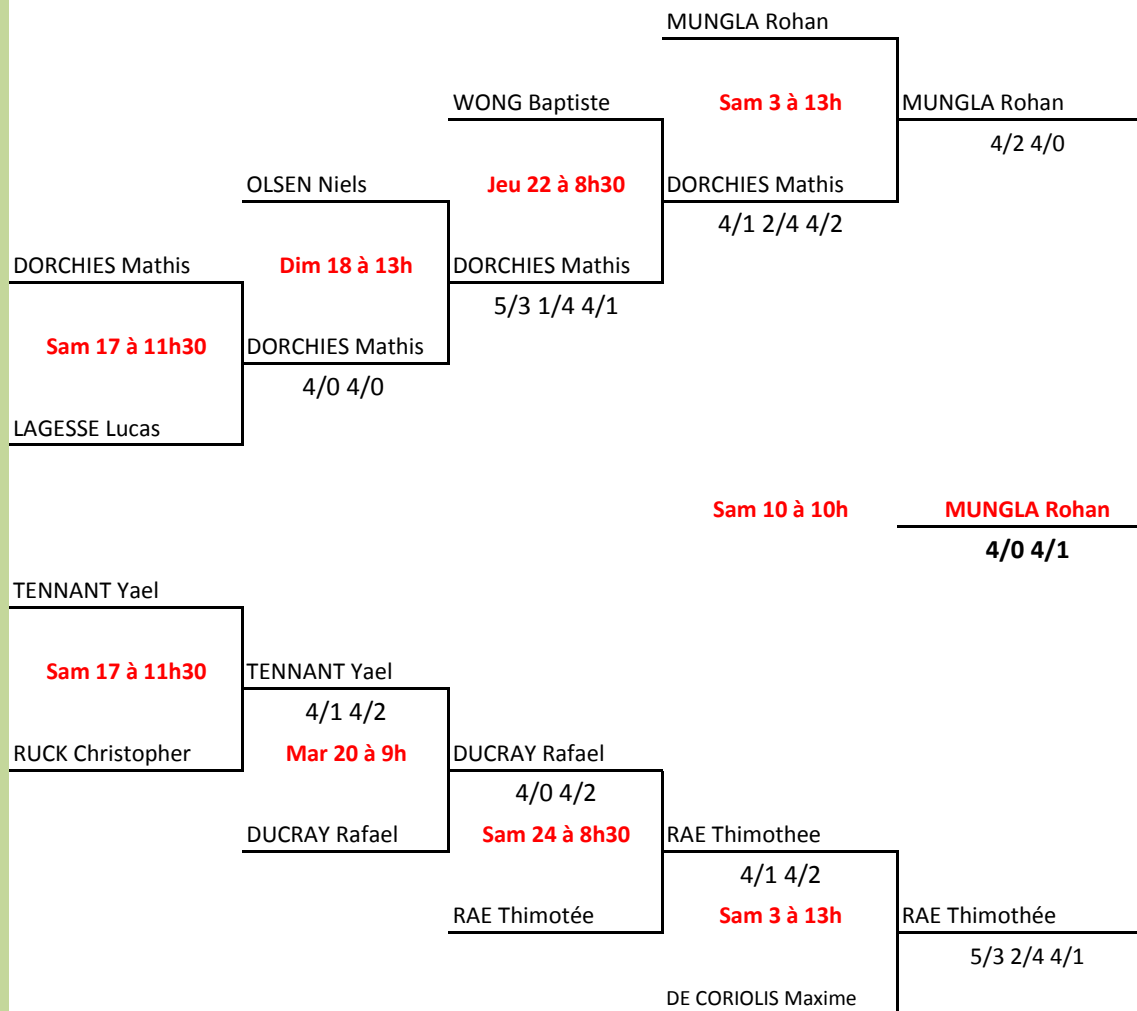

U8 BOYS SINGLES

U10 BOYS SINGLES

U12 BOYS SINGLES

U14 BOYS SINGLES

U16 BOYS SINGLES

U18 BOYS SINGLES

DOUBLES JUNIOR

		AVA/RAWA	LEFEBURE/SEGUIN	PTS	RANK
	AVA/RAWA		V 6/2 6/2		1
	LEFEBURE/SEGUIN	D 6/2 6/2			2

Ven 9 à 10h

ACOU/THOMAS

5/7 6/3 10-6

SEGUIN/CLARISSE

SEGUIN/CLARISSE

7/6 3/6 10-7

NG CHEONGTIN/FOO KUNE

Dim 4 à 10h