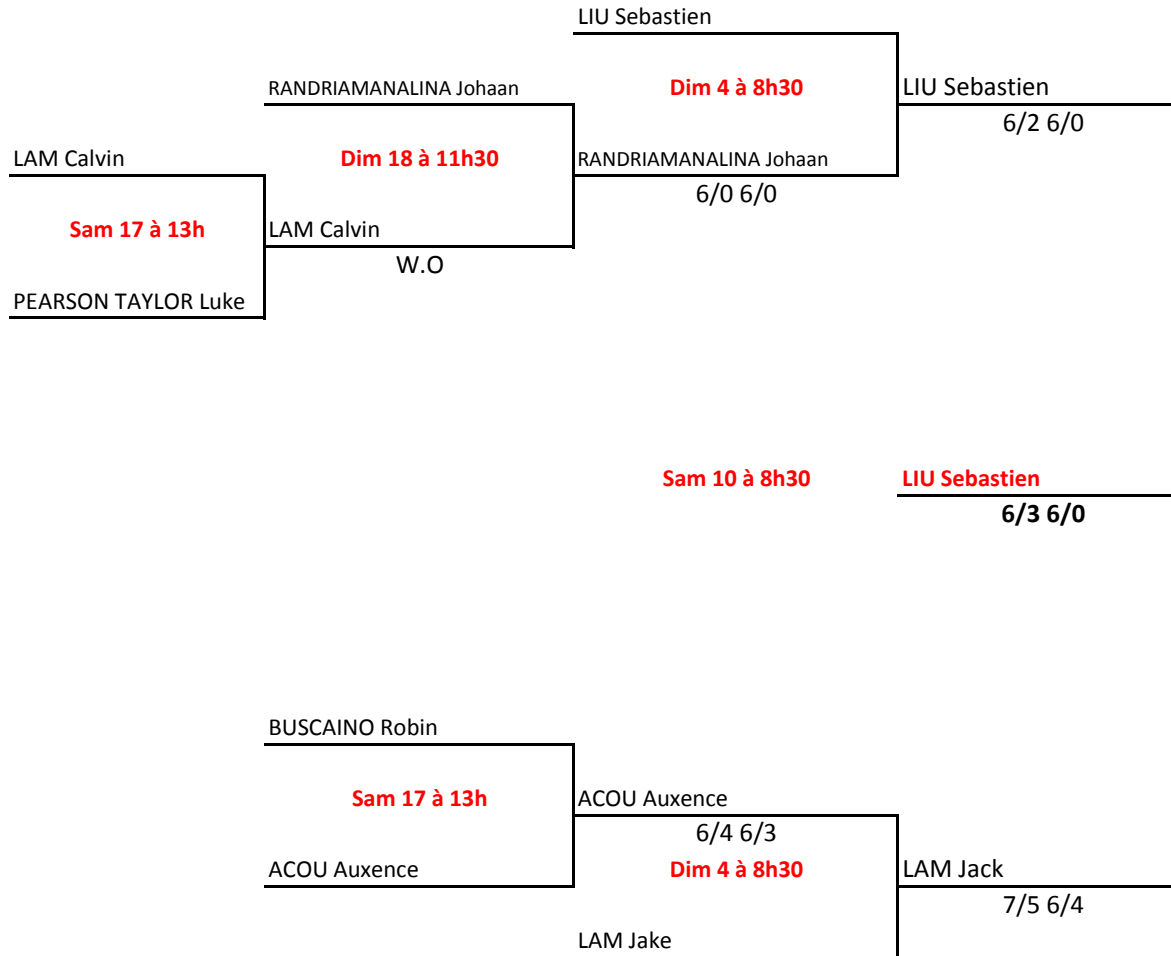

U8 BOYS SINGLES

U10 BOYS SINGLES

U12 BOYS SINGLES

U14 BOYS SINGLES

U16 BOYS SINGLES

U18 BOYS SINGLES

DOUBLES JUNIOR

		AVA/RAWA	LEFEBURE/SEGUIN	PTS	RANK
	AVA/RAWA		V 6/2 6/2		1
	LEFEBURE/SEGUIN	D 6/2 6/2			2