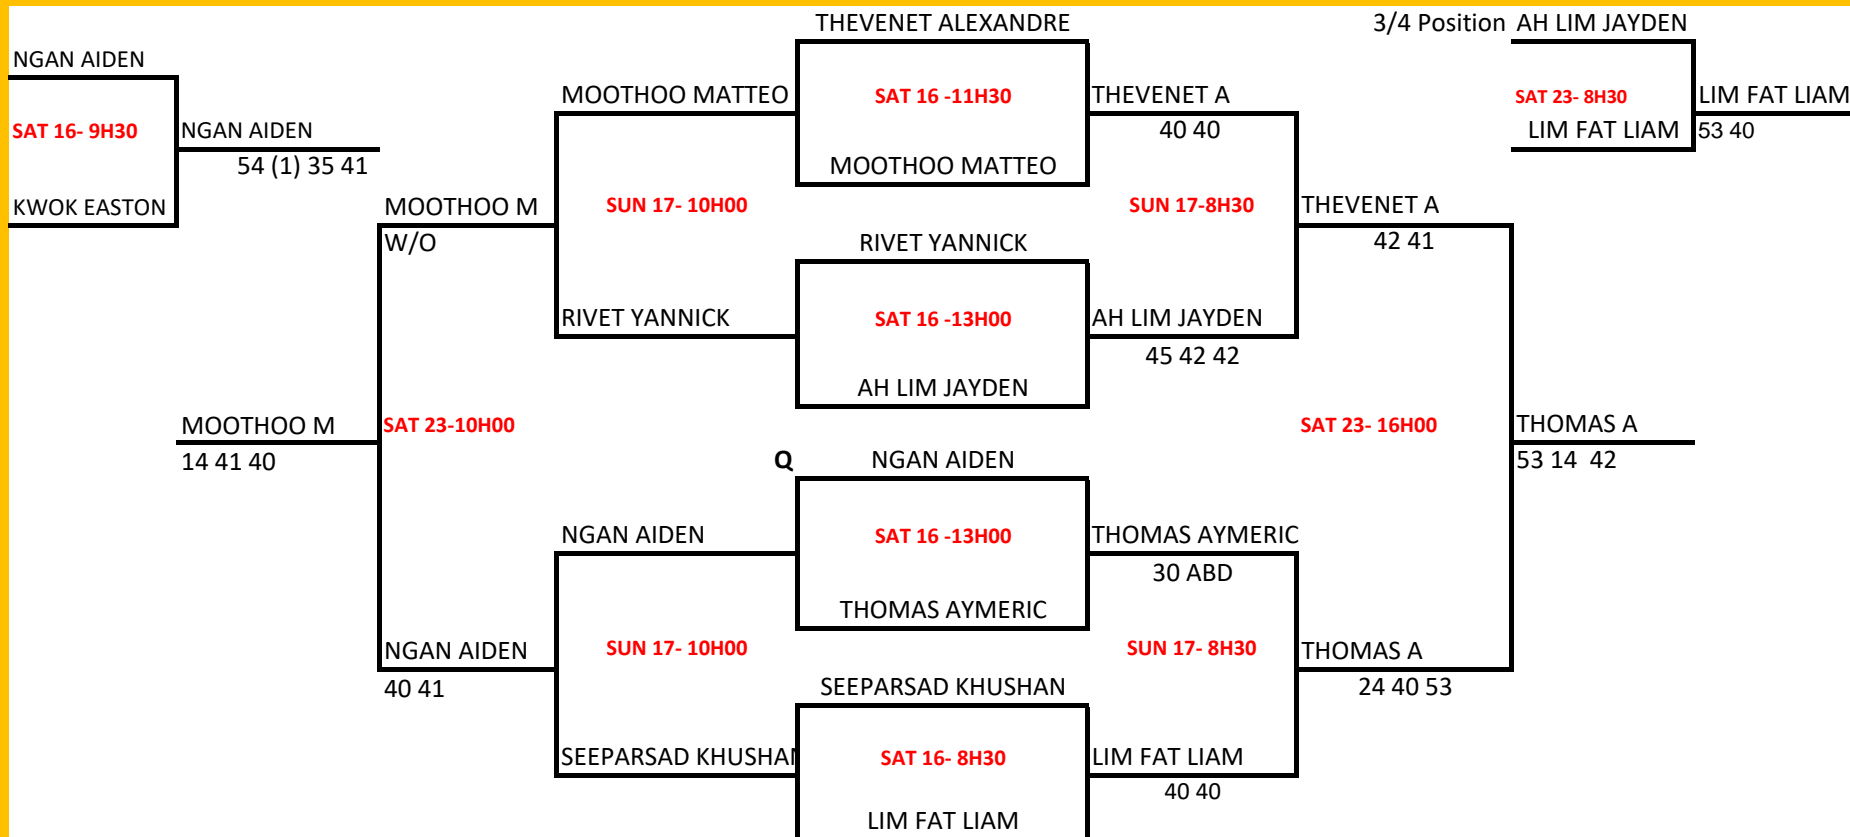

NATIONAL CHAMPIONSHIPS 2019

U8 BOYS SINGLE

16 - 30 NOV