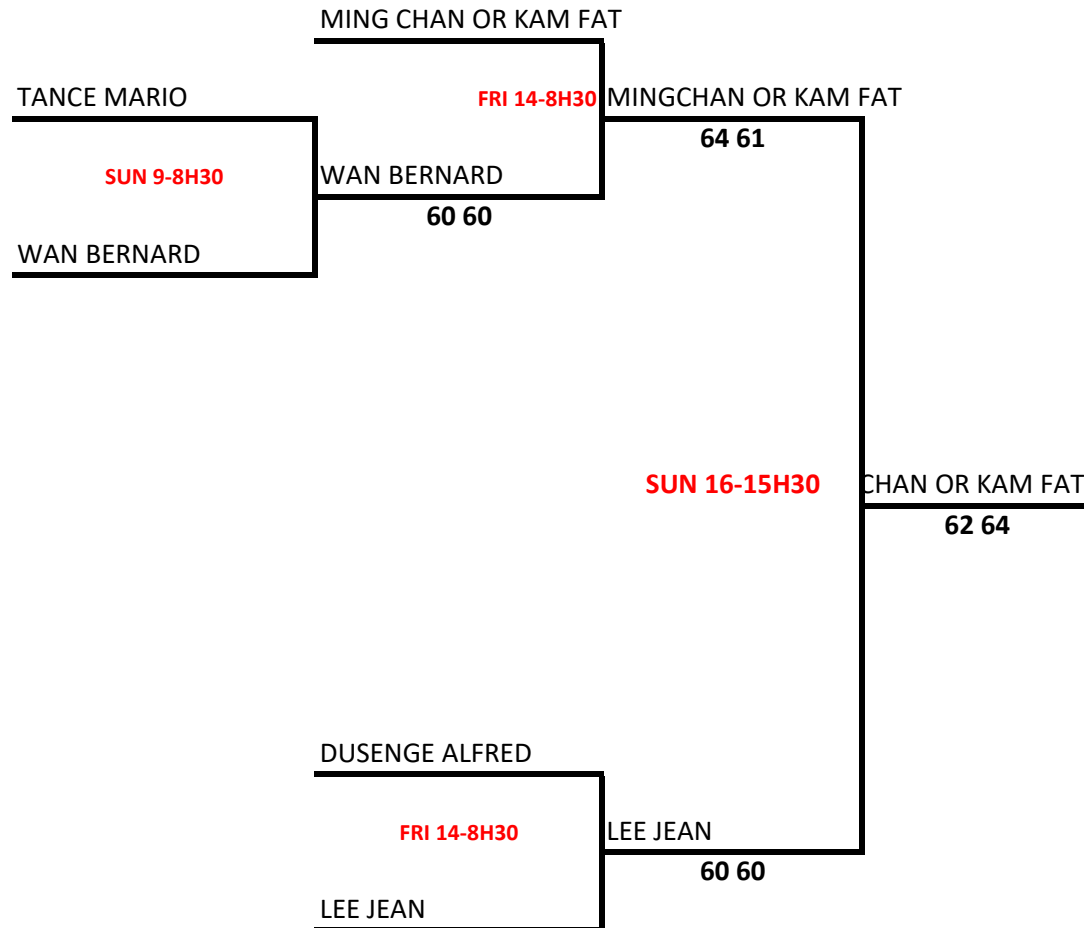

SAT 8-17H30

BYE

63 76 (5)

SKOWRONSKI LUKASZ / LIU CHUNG MING S

SKOWRONSKI LUKASZ
/ LIU CHUNG MING S

19TH VITAL CHAMPIONSHIPS
MEN SINGLES 50 +
NATIONAL TENNIS CENTRE PETIT CAMP PHOENIX

8- 22 SEPT 2018

19TH VITAL CHAMPIONSHIPS
MEN'S DOUBLES 50+
 NATIONAL TENNIS CENTRE PETIT CAMP PHOENIX