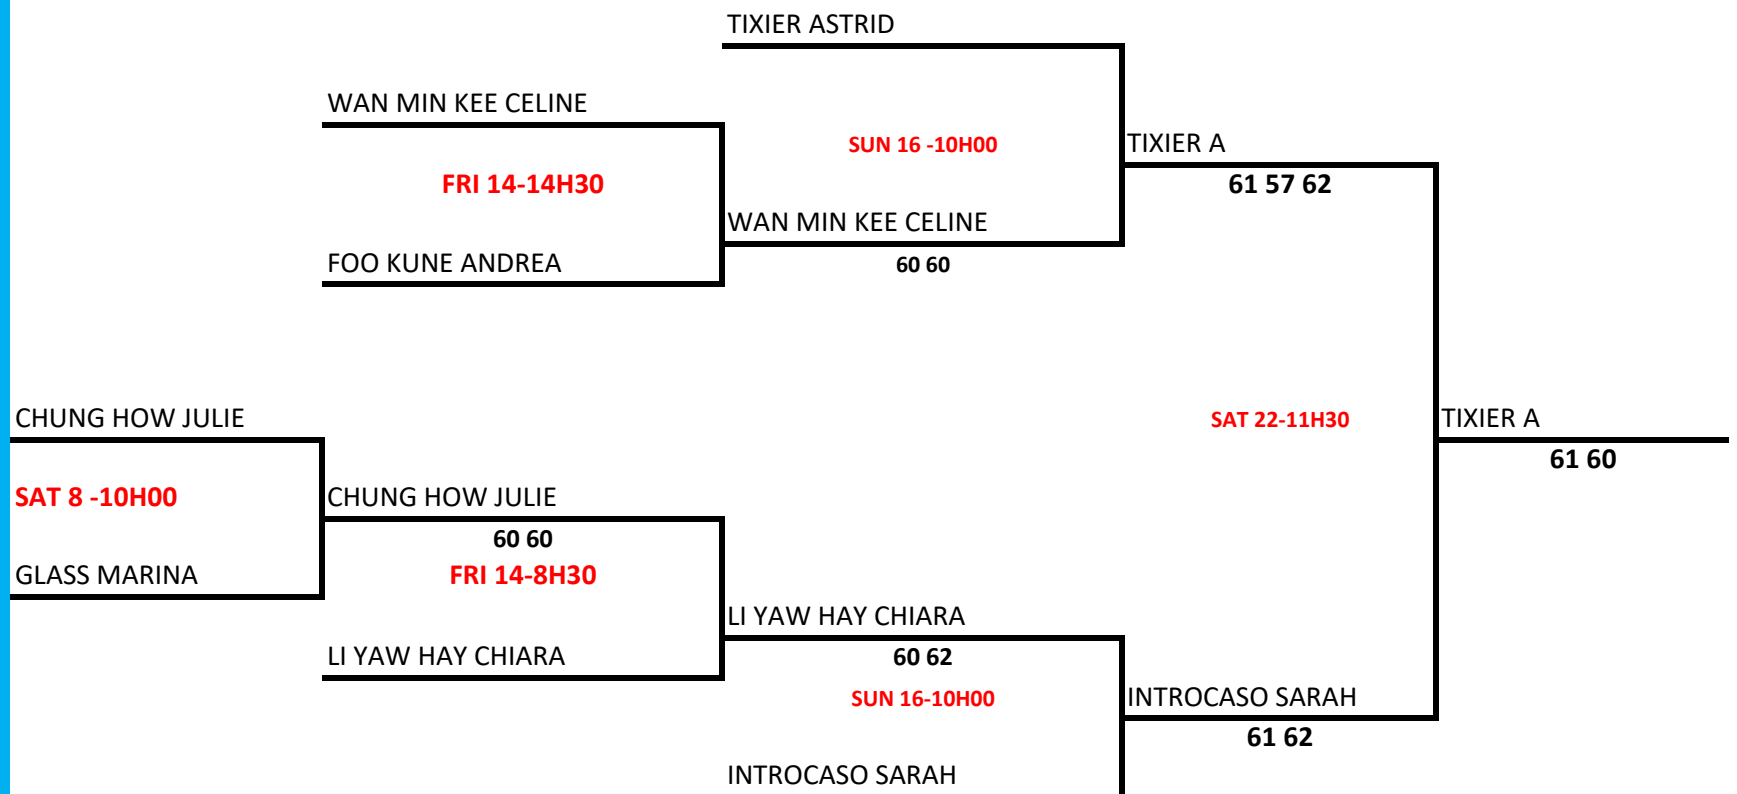

FRI 14-11H00

BYE

63 62

NG SEBASTIEN / FOO KUNE GERARD

NG SEBASTIEN / FOO KUNE GERARD

19TH VITAL CHAMPIONSHIPS
U10 GIRLS SINGLES
NATIONAL TENNIS CENTRE PETIT CAMP PHOENIX

8-22 Sept 2018

Vital	LEFEBURE SOLENE	BHATIA SARA	SUBRATTY HANNAH	GOWREESUNKUR RICHHA	RANK
LEFEBURE SOLENE	Vital	42 42	41 41	53 41	1ST
BHATIA SARA	24 24	Vital	40 40	42 35 35	3RD
SUBRATTY HANNAH	14 14	04 04	Vital	35 04	4TH
GOWREESUNKUR RICHHA	35 14	24 53 53	53 40	Vital	2ND

19TH VITAL CHAMPIONSHIPS
U12 GIRLS SINGLES
NATIONAL TENNIS CENTRE PETIT CAMP PHOENIX

8-22 Sept 2018

Vital	LALLOO CELINA	LEFEBURE SOLENE	JESSOO TEJASWINEE	DESAUBIN REESE	RANK
LALLOO CELINA	Vital	61 62	64 61	60 60	1ST
LEFEBURE SOLENE	16 26	Vital	46 46	63 61	3RD
JESSOO TEJASWINEE	46 16	64 64	Vital	61 60	2ND
DESAUBIN REESE	06 06	36 16	16 06	Vital	4TH

19TH VITAL CHAMPIONSHIPS WOMEN SINGLES

NATIONAL TENNIS CENTRE PETIT CAMP PHOENIX

8- 22 SEPT 2018

19TH VITAL CHAMPIONSHIPS
WOMEN DOUBLES 40+

NATIONAL TENNIS CENTRE PETIT CAMP PHOENIX

8- 22 SEPT 2018

IP WAN SHEIK FRANCOISE
LEUNG SIONG FAT DOLLY