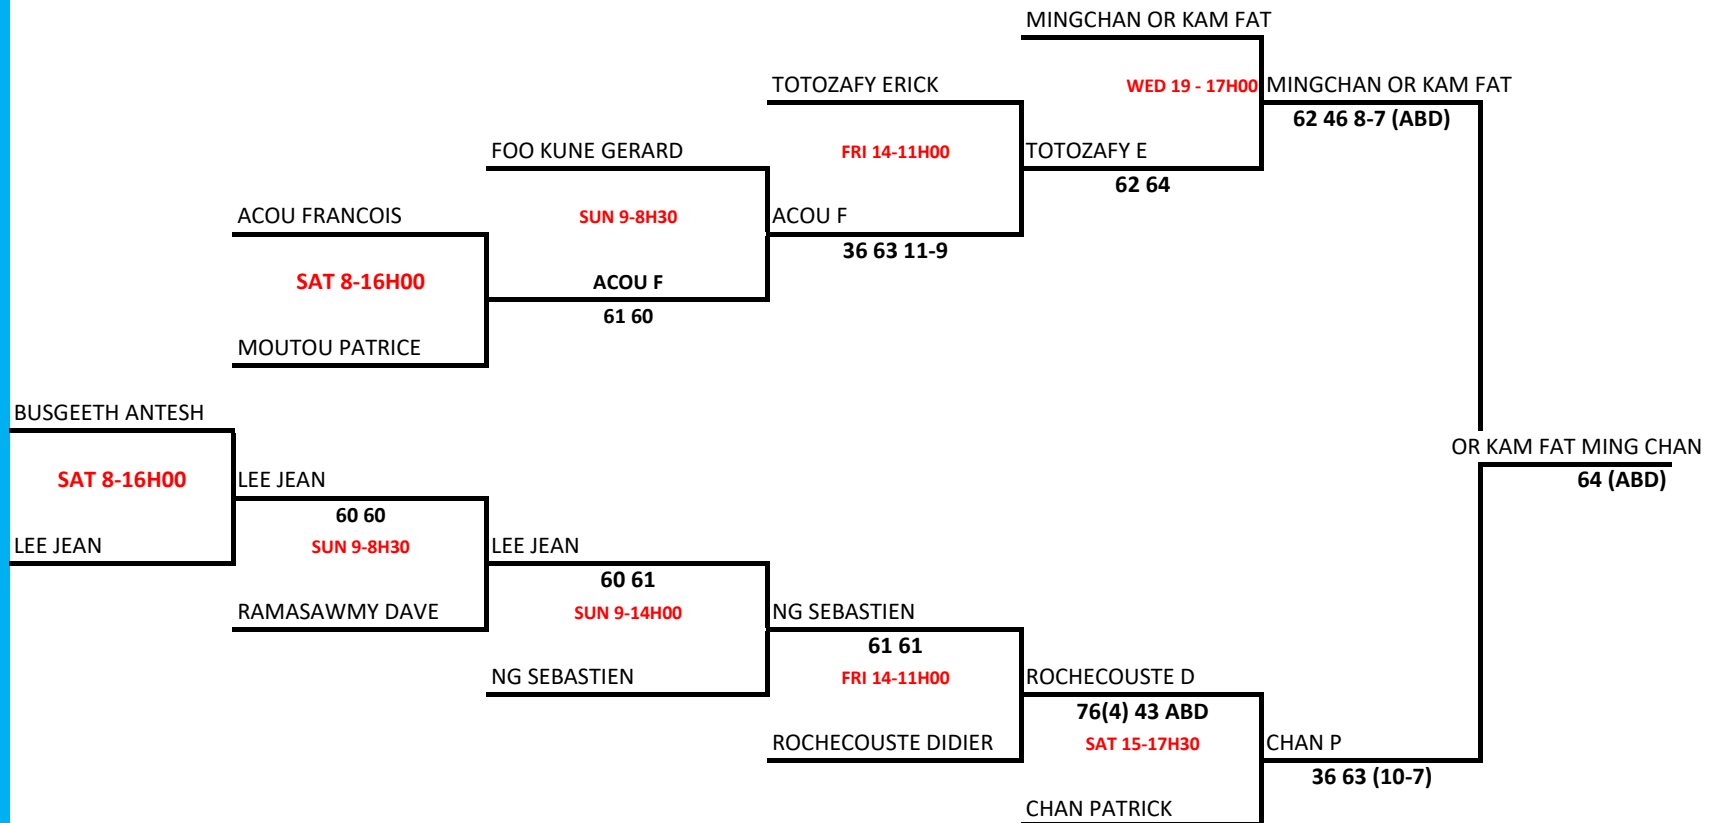

19TH VITAL CHAMPIONSHIPS
MEN SINGLES 40 +
NATIONAL TENNIS CENTRE PETIT CAMP PHOENIX

8- 22 SEPT 2018