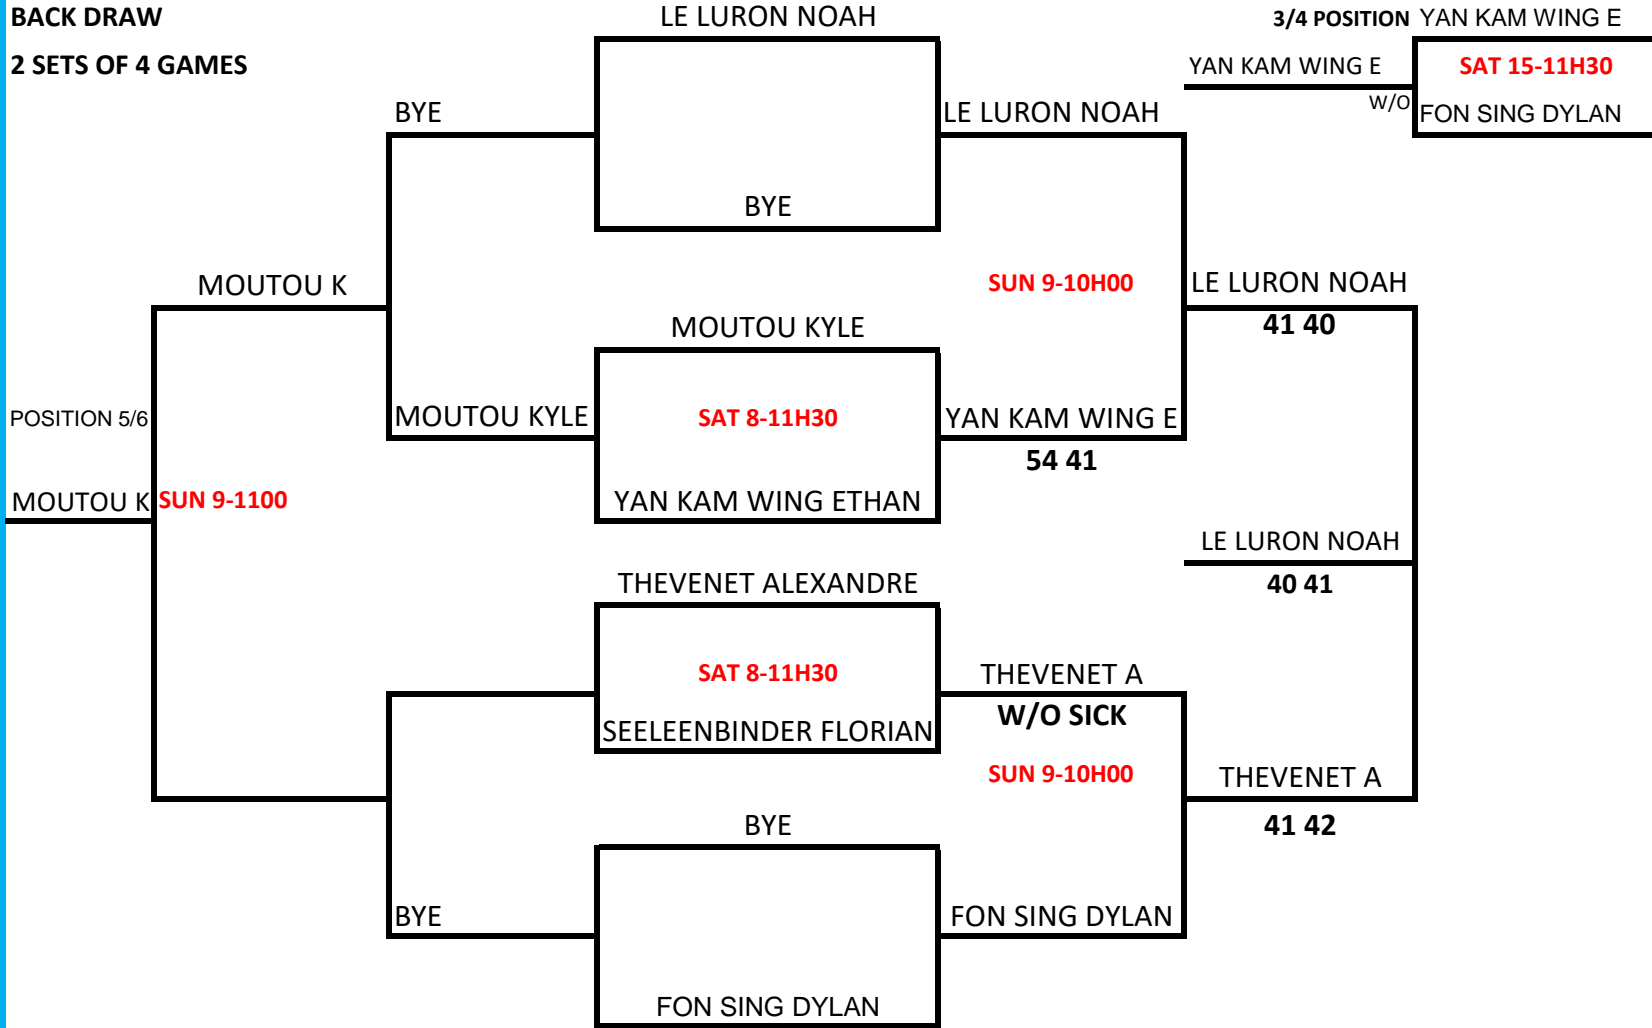

19TH VITAL CHAMPIONSHIPS

U8 BOYS

NATIONAL TENNIS CENTRE PETIT CAMP PHOENIX

8-22 Sept 2018

BACK DRAW

2 SETS OF 4 GAMES

8-22 Sept 2018

8-22 Sept 2018