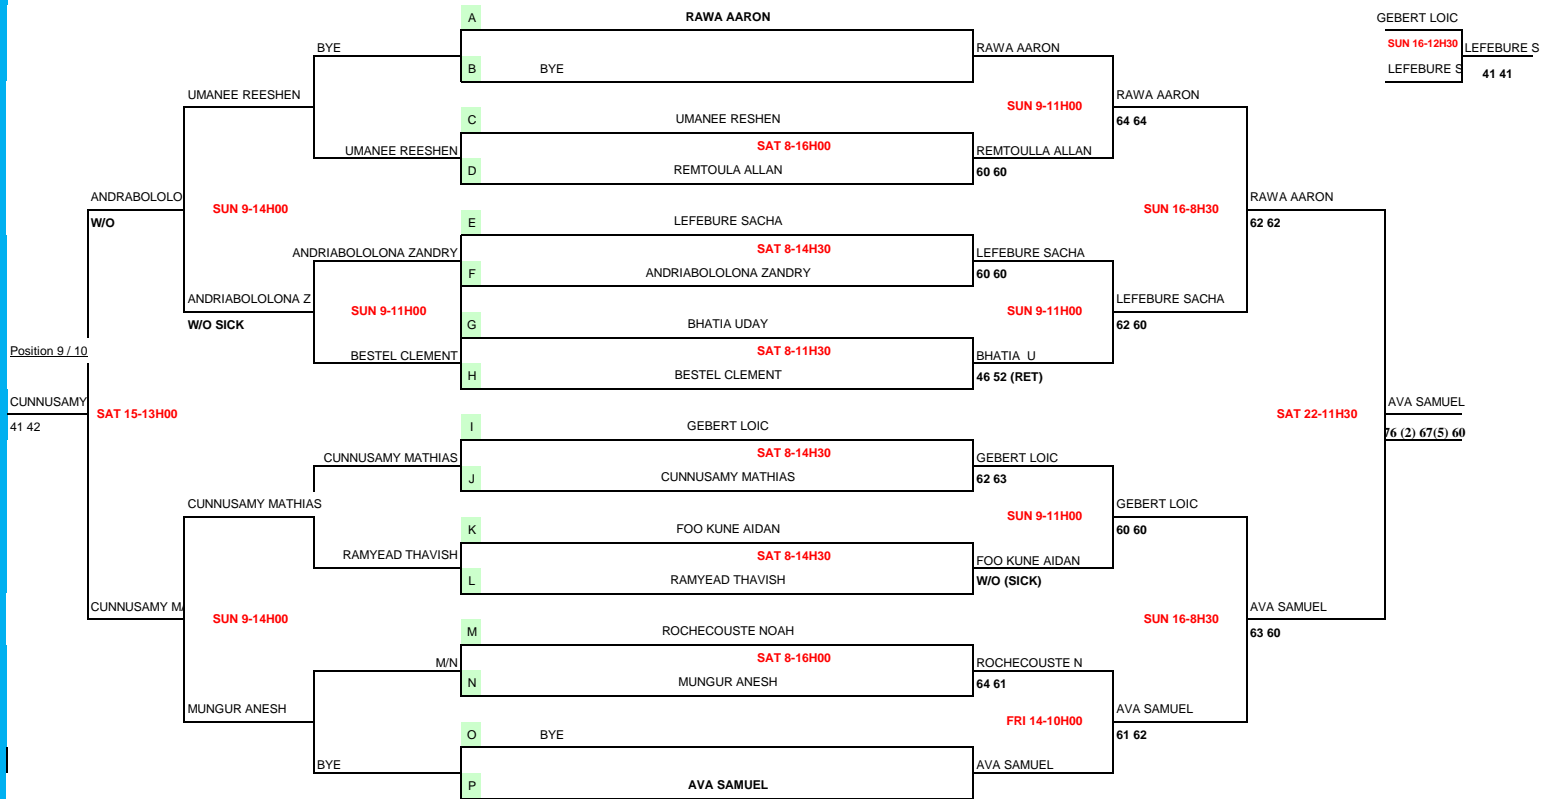

8-22 Sept 2018

BACK DRAW
2 SETS OF 4 GAMES

WINNER

Position 3 / 4
GEBERT LOIC
SUN 16-12H30
LEFEBURE S 41 41

AVA SAMUEL
76 (2) 67 (5) 60