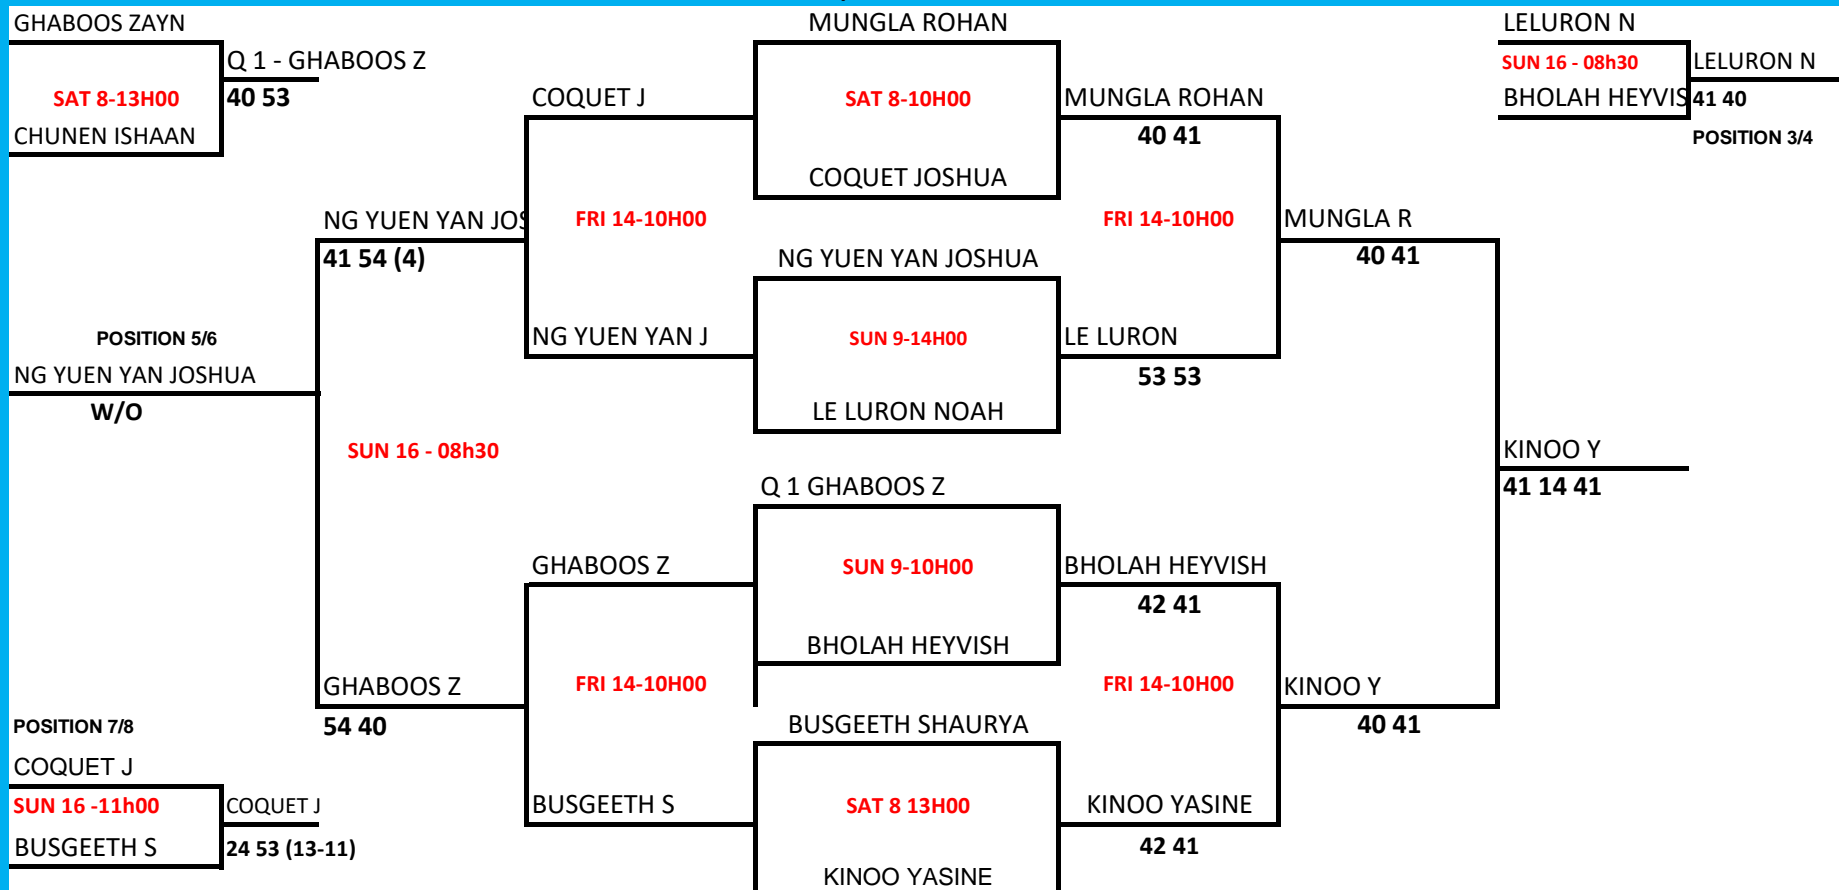

19TH VITAL CHAMPIONSHIPS

U8 BOYS

NATIONAL TENNIS CENTRE PETIT CAMP PHOENIX

8-22 Sept 2018

BACK DRAW

2 SETS OF 4 GAMES

8-22 Sept 2018

8-22 Sept 2018