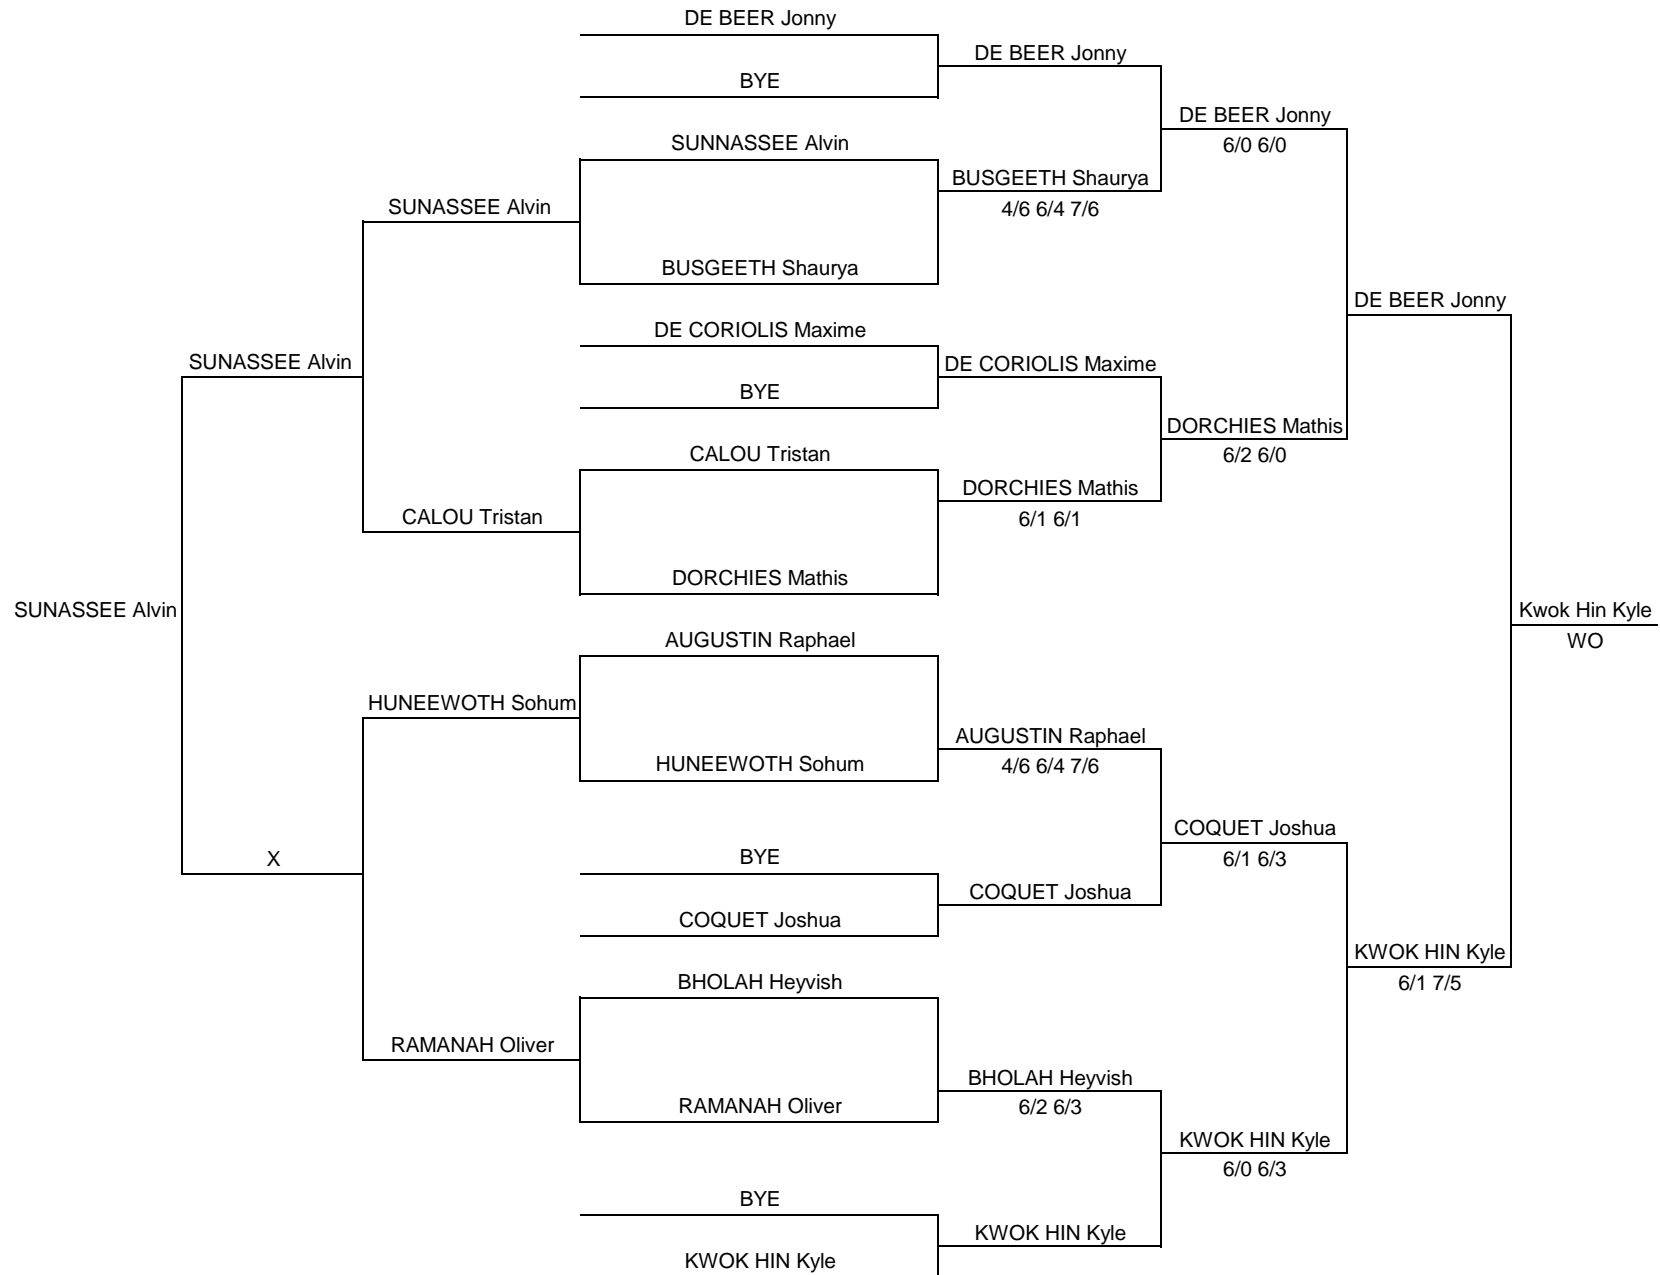

U12 BOYS CITY SPORT OPEN