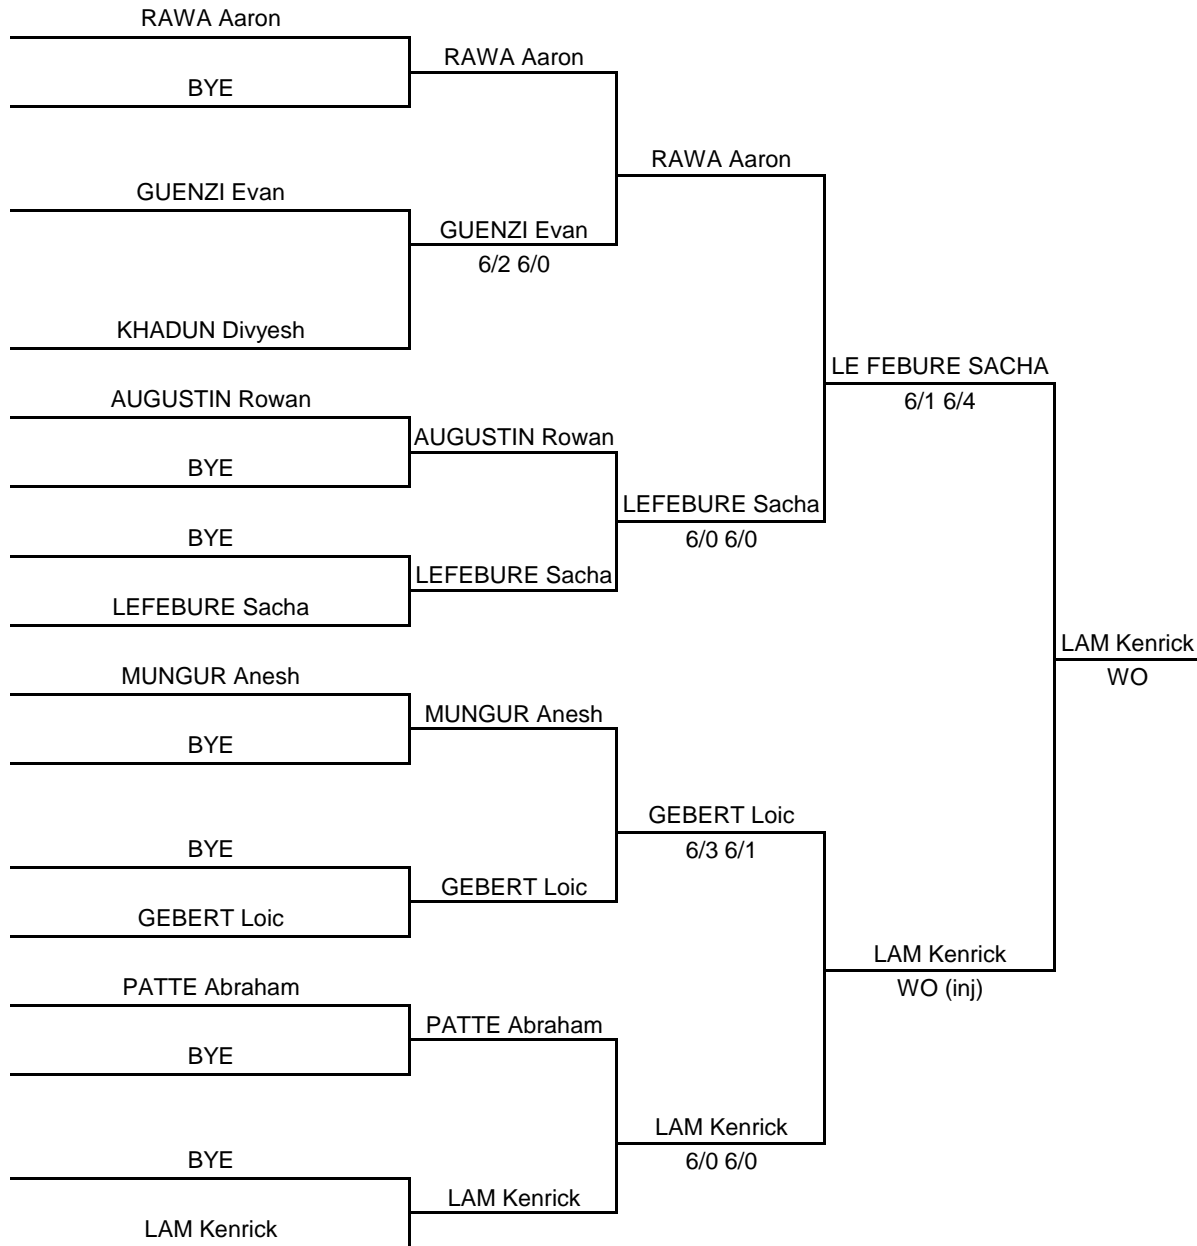

U10 BOYS CITY SPORT OPEN

U12 BOYS CITY SPORT OPEN

U14 BOYS CITY SPORT OPEN

U16 BOYS CITY SPORT OPEN

U18 BOYS CITY SPORT OPEN

MEN SINGLE + 40 CITY SPORT OPEN

MEN SINGLE + 50 CITY SPORT OPEN

U12 GIRLS CITY SPORT OPEN

	LEFEBURE Solene	GOWREESUNKUR Richa	GUENZI Chiara	PIGEOT Daphnée	LAMALETIE Toscane
LEFEBURE Solene		0/6 - 0/6	6/0 - 6/0	6/0 - 6/0	6/1 - 6/0
GOWREESUNKUR Richa	6/0 - 6/0		6/1 - 6/0	6/1 6/0	6/0 - 6/0
GUENZI Chiara	0/6 - 0/6	1/6 - 0/6		3/6 - 7/6 - 6/0	6/2 - 6/0
PIGEOT Daphnée	0/6 - 0/6	1/6 - 0/6	6/3 - 6/7 - 0/6		6/2 - 6/1
LAMALETIE Toscane	1/6 - 0/6	0/6 - 0/6	2/6 - 0/6	2/6 - 1/6	