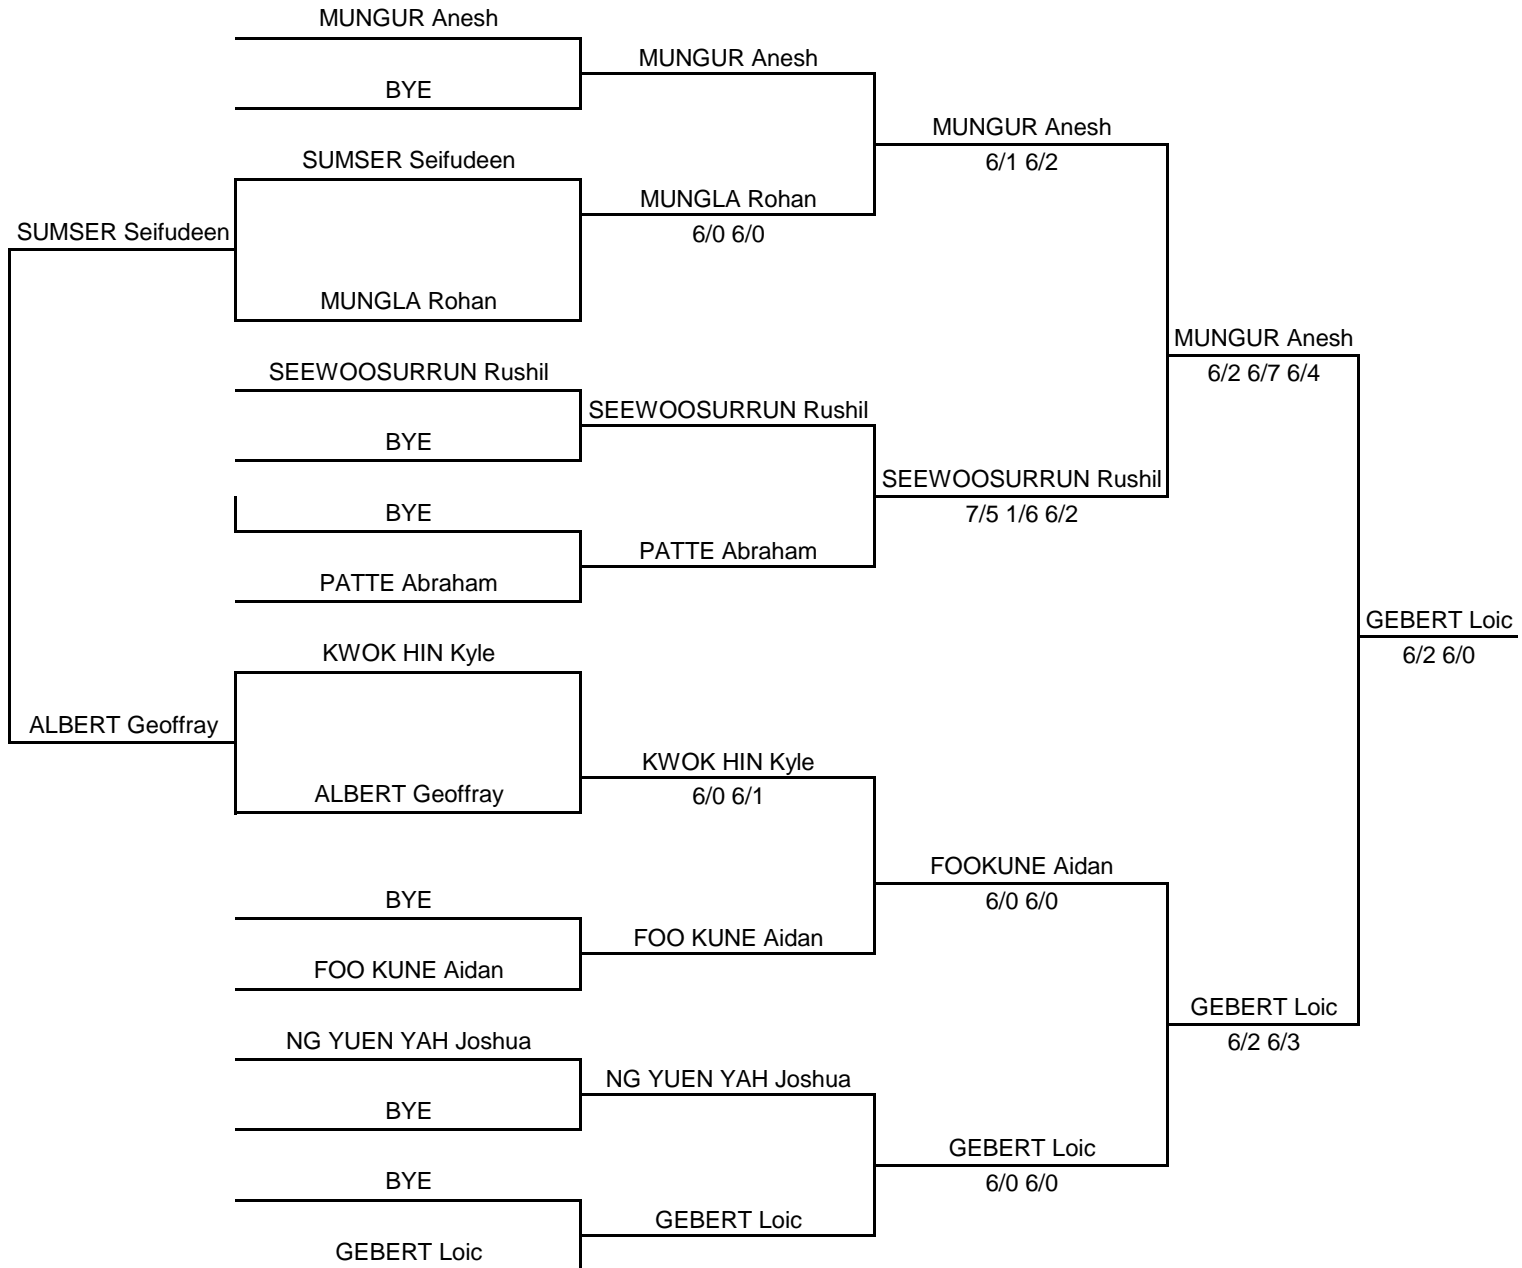

U14 BOYS CITY SPORT OPEN