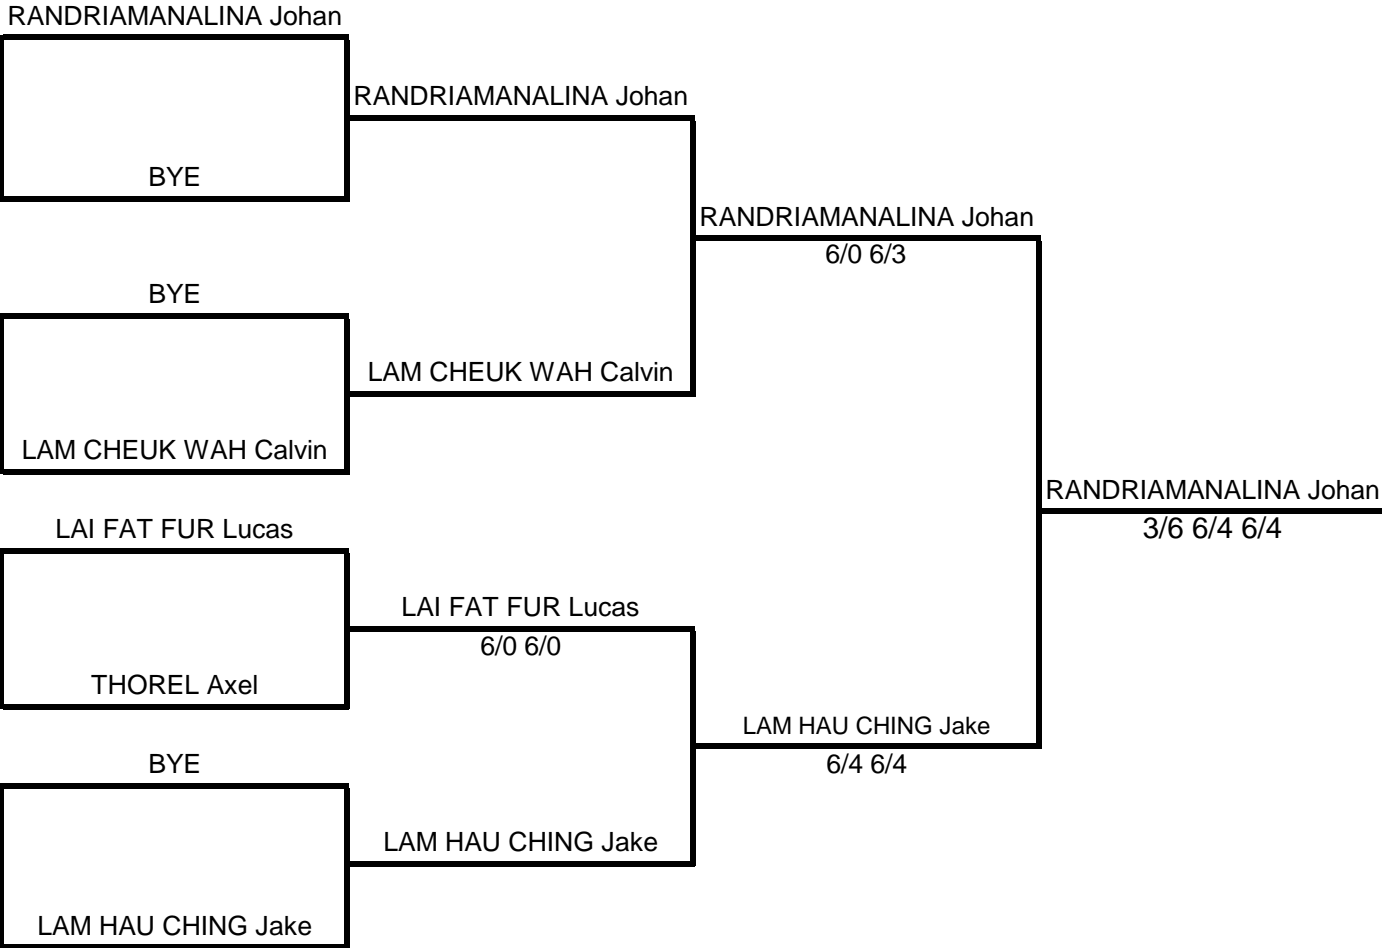

U18 BOYS CITY SPORT OPEN