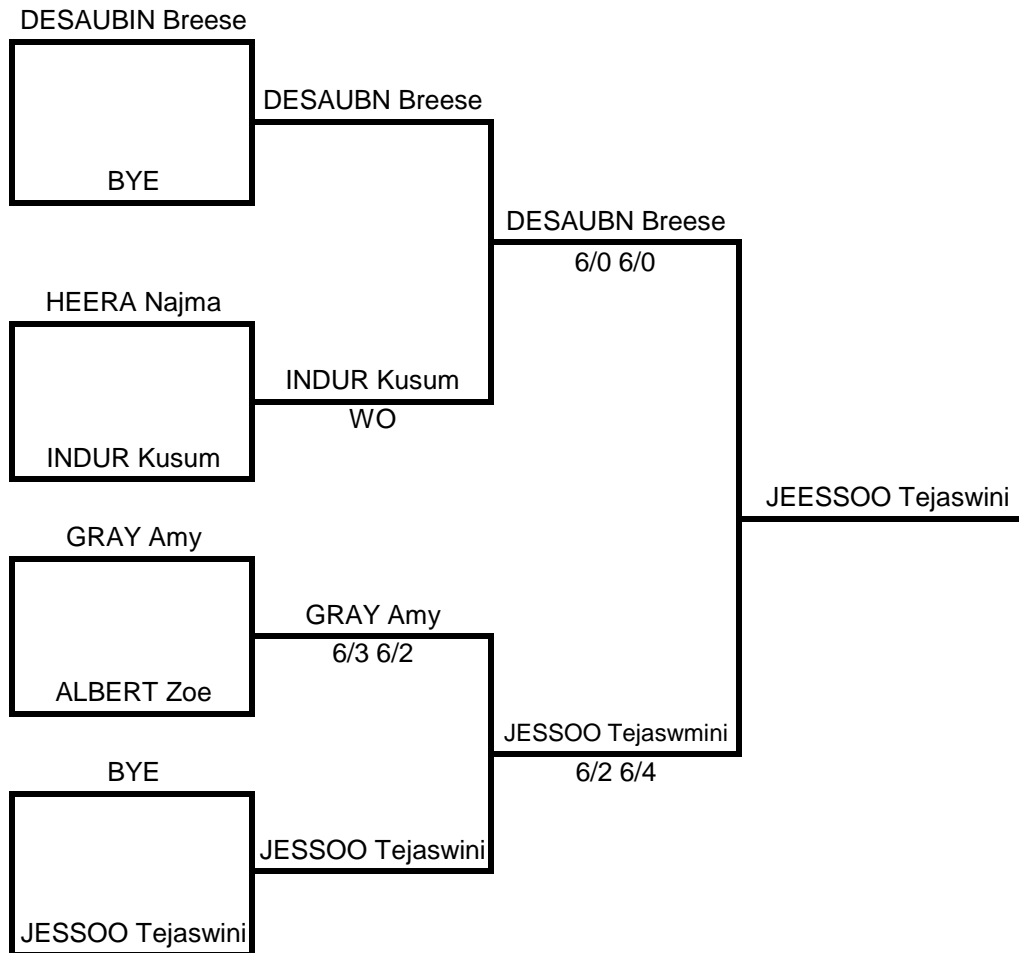

	LEFEBURE Solene	GOWREESUNKUR Richa	GUENZI Chiara	PIGEOT Daphnée	LAMALETIE Toscane
LEFEBURE Solene		0/6 - 0/6	6/0 - 6/0	6/0 - 6/0	6/1 - 6/0
GOWREESUNKUR Richa	6/0 - 6/0		6/1 - 6/0	6/1 6/0	6/0 - 6/0
GUENZI Chiara	0/6 - 0/6	1/6 - 0/6		3/6 - 7/6 - 6/0	6/2 - 6/0
PIGEOT Daphnée	0/6 - 0/6	1/6 - 0/6	6/3 - 6/7 - 0/6		6/2 - 6/1
LAMALETIE Toscane	1/6 - 0/6	0/6 - 0/6	2/6 - 0/6	2/6 - 1/6	

1er

GOWREESUNKUR Richa

2nd

LEFEBURE Solene

U14 GIRLS CITY SPORT OPEN

WOMEN SINGLE CITY SPORT OPEN

WOMEN SINGLE + 40 CITY SPORT OPEN

	RODATI Isabelle	LAM Ghyliane	O'CONNOR Charlotte	FEATOMBY SMITH Melody
RODATI Isabelle		6/0 - 6/0	6/1 - 6/1	6/0 - 6/0
LAM Ghyliane	0/6 - 0/6		2/6 - 7/5 - 10/8	1/6 - 2/6
O'CONNOR Charlotte	1/6 - 1/6	6/2 - 5/7 - 8/10		3/6 - 0/6
FEATOMBY SMITH Melody	0/6 - 0/6	6/1 - 6/2	6/3 - 6/0	

1er

RODATI Isabelle
FEATOMBY SMITH Melody

2nd