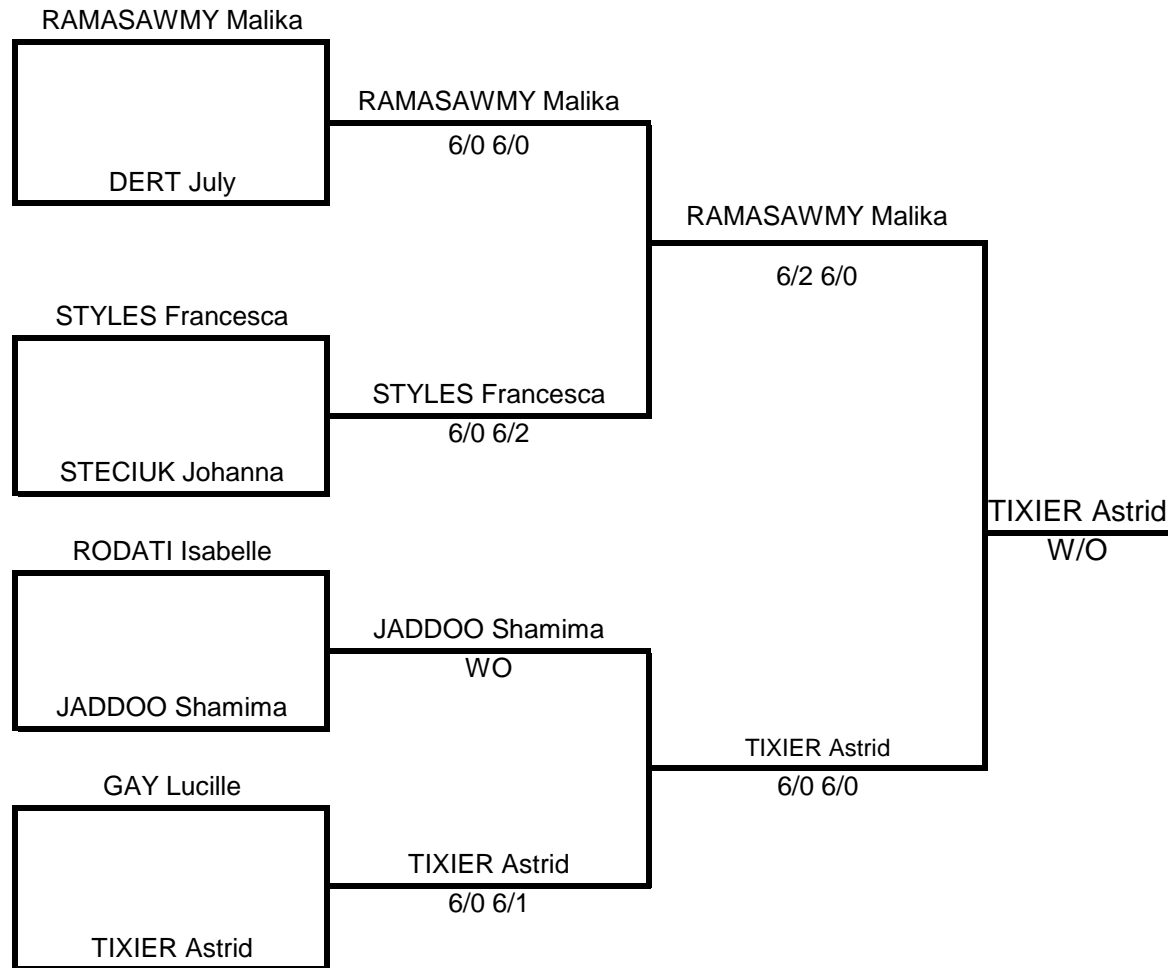

	LEFEBURE Solene	GOWREESUNKUR Richa	GUENZI Chiara	PIGEOT Daphnée	LAMALETIE Toscane
LEFEBURE Solene		0/6 - 0/6	6/0 - 6/0	6/0 - 6/0	6/1 - 6/0
GOWREESUNKUR Richa	6/0 - 6/0		6/1 - 6/0	6/1 6/0	6/0 - 6/0
GUENZI Chiara	0/6 - 0/6	1/6 - 0/6		3/6 - 7/6 - 6/0	6/2 - 6/0
PIGEOT Daphnée	0/6 - 0/6	1/6 - 0/6	6/3 - 6/7 - 0/6		6/2 - 6/1
LAMALETIE Toscane	1/6 - 0/6	0/6 - 0/6	2/6 - 0/6	2/6 - 1/6	

1er

GOWREESUNKUR Richa

2nd

LEFEBURE Solene

U14 GIRLS CITY SPORT OPEN

WOMEN SINGLE CITY SPORT OPEN

WOMEN SINGLE + 40 CITY SPORT OPEN

	RODATI Isabelle	LAM Ghyliane	O'CONNOR Charlotte	FEATOMBY SMITH Melody
RODATI Isabelle		6/0 - 6/0	6/1 - 6/1	6/0 - 6/0
LAM Ghyliane	0/6 - 0/6		2/6 - 7/5 - 10/8	1/6 - 2/6
O'CONNOR Charlotte	1/6 - 1/6	6/2 - 5/7 - 8/10		3/6 - 0/6
FEATOMBY SMITH Melody	0/6 - 0/6	6/1 - 6/2	6/3 - 6/0	

1er

RODATI Isabelle
FEATOMBY SMITH Melody

2nd