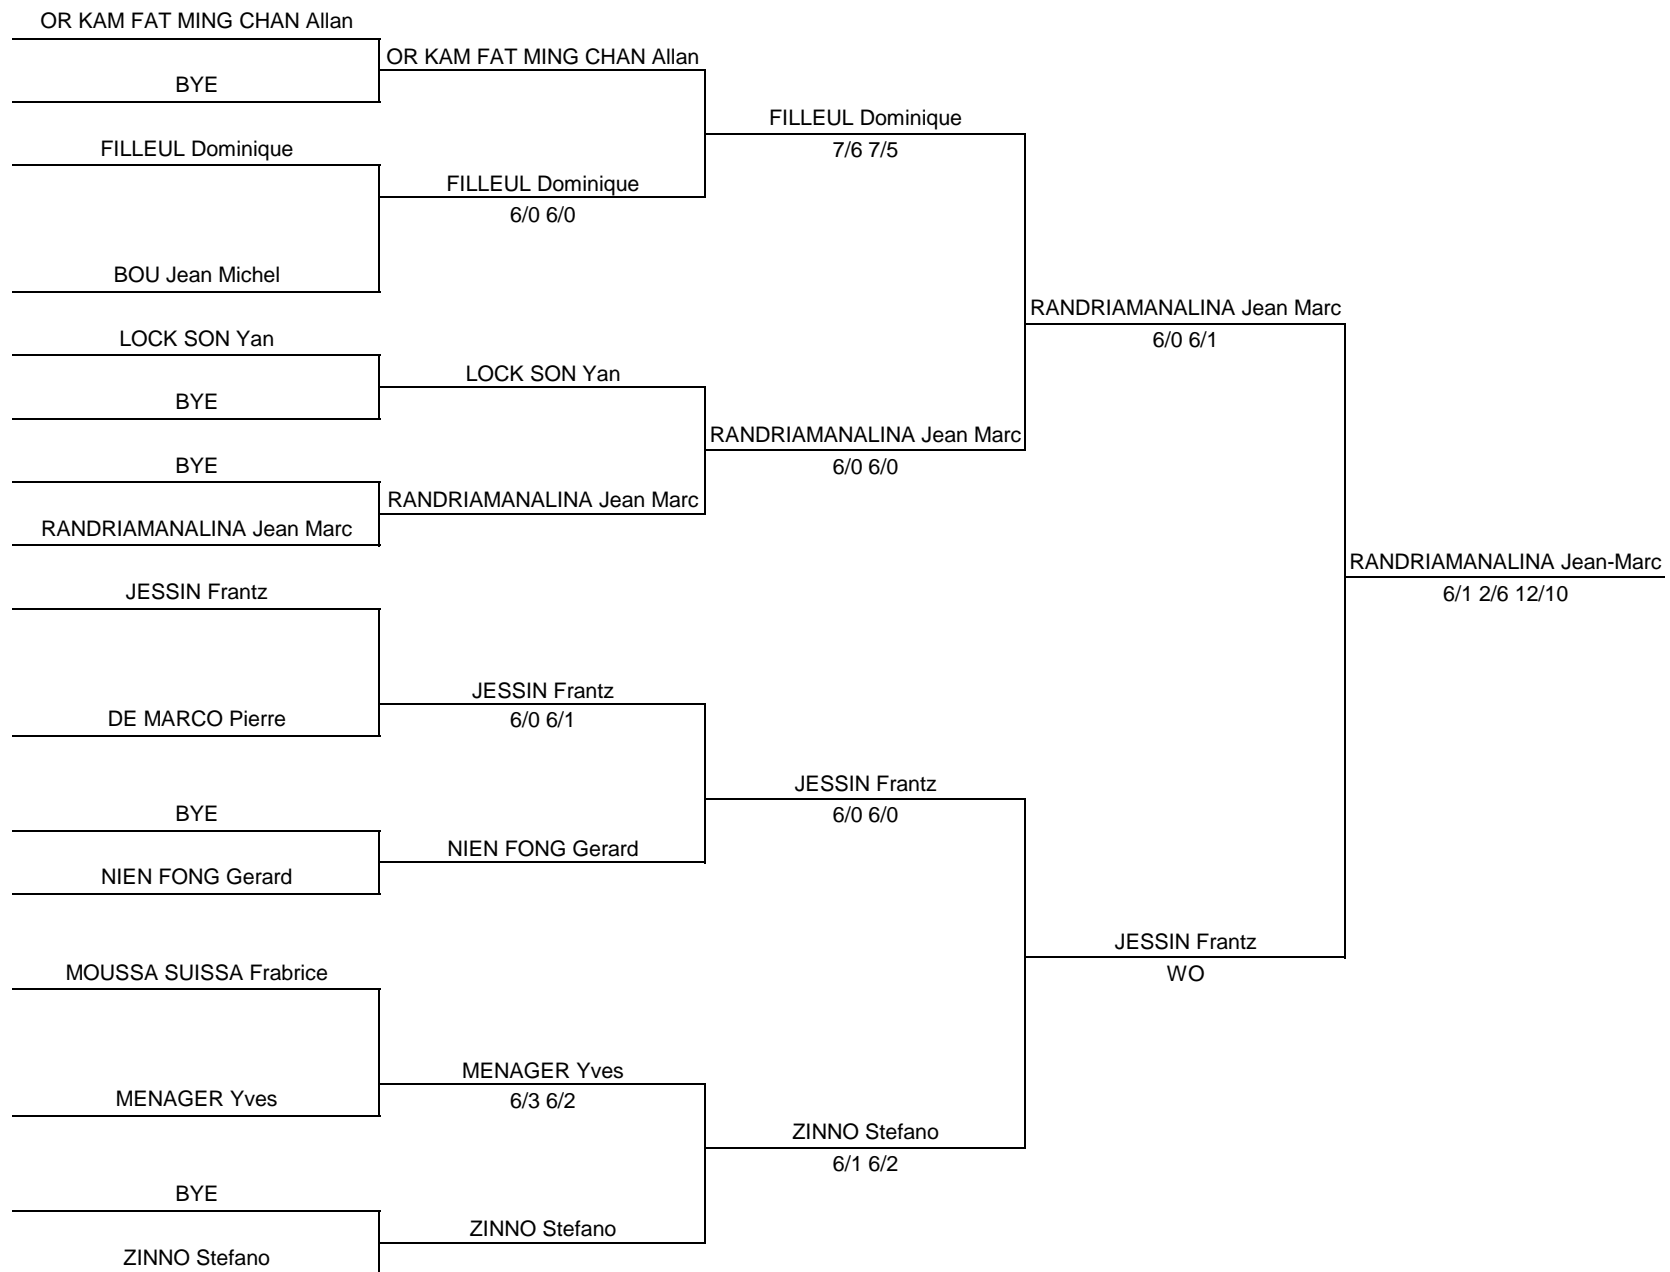

U10 BOYS CITY SPORT OPEN

U12 BOYS CITY SPORT OPEN

U14 BOYS CITY SPORT OPEN

U16 BOYS CITY SPORT OPEN

U18 BOYS CITY SPORT OPEN

MEN SINGLE + 40 CITY SPORT OPEN

MEN SINGLE + 50 CITY SPORT OPEN

U12 GIRLS CITY SPORT OPEN

	LEFEBURE Solene	GOWREESUNKUR Richa	GUENZI Chiara	PIGEOT Daphnée	LAMALETIE Toscane
LEFEBURE Solene		0/6 - 0/6	6/0 - 6/0	6/0 - 6/0	6/1 - 6/0
GOWREESUNKUR Richa	6/0 - 6/0		6/1 - 6/0	6/1 6/0	6/0 - 6/0
GUENZI Chiara	0/6 - 0/6	1/6 - 0/6		3/6 - 7/6 - 6/0	6/2 - 6/0
PIGEOT Daphnée	0/6 - 0/6	1/6 - 0/6	6/3 - 6/7 - 0/6		6/2 - 6/1
LAMALETIE Toscane	1/6 - 0/6	0/6 - 0/6	2/6 - 0/6	2/6 - 1/6	