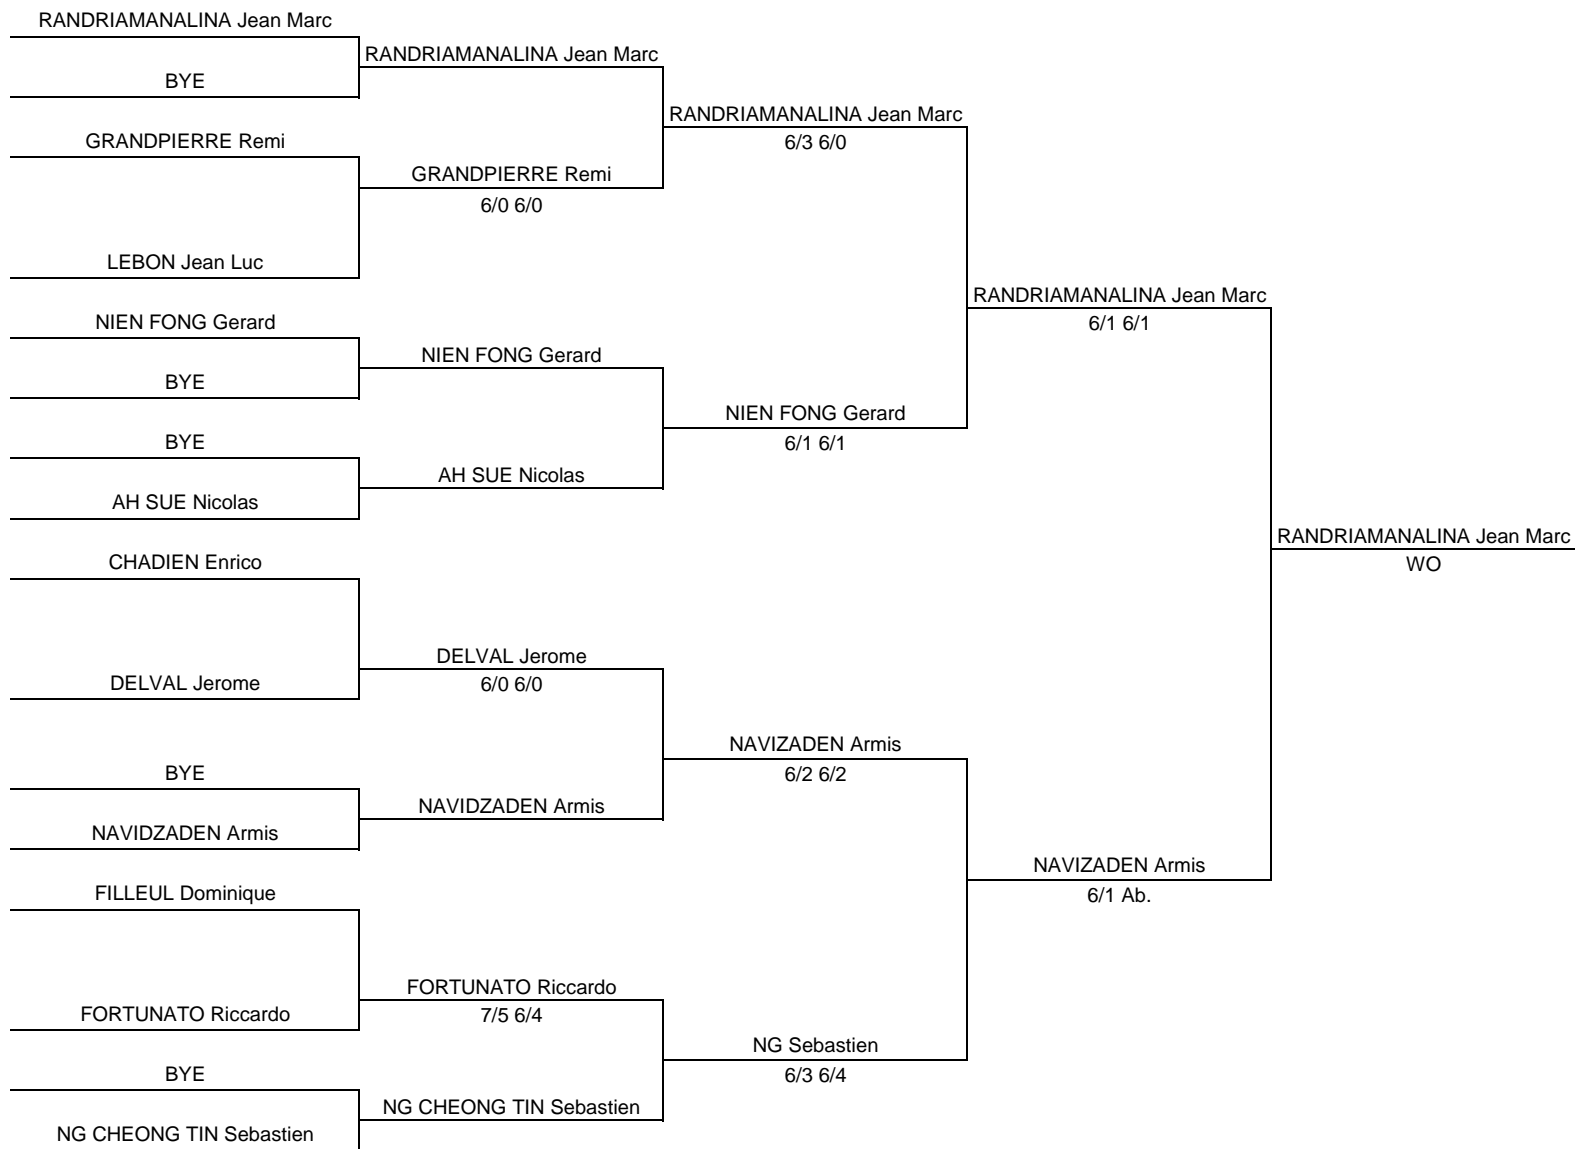

MEN SINGLE + 40 CITY SPORT OPEN