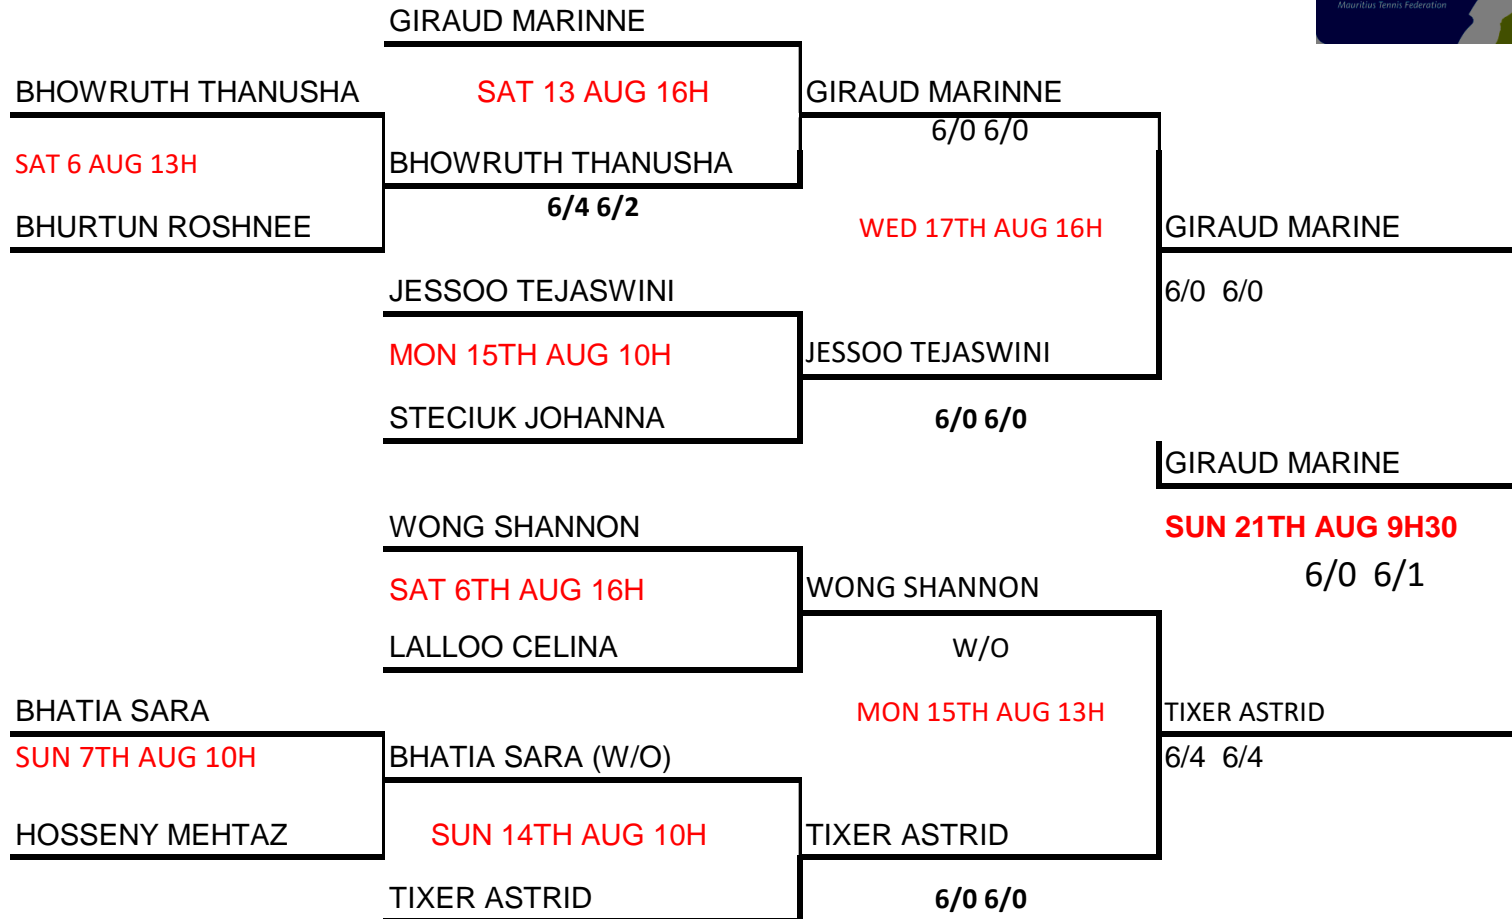

6/2 6/3

MON 15H AUG 8H30

JESSOO TEJASWINI

LALLOO CELINA

6/2 2/6 6/0

JESSOO TEJASWINI

FRI 19TH AUG 16H

6/4 6/3

JESSOO TEJASWINI

SWAN

SWAN OPEN 2022 WOMAN SINGLE

SWAN

SWAN OPEN 2022

DOUBLE WOMEN SR

LALLOO CELINA / JESSOO TEJASWINI

BYE