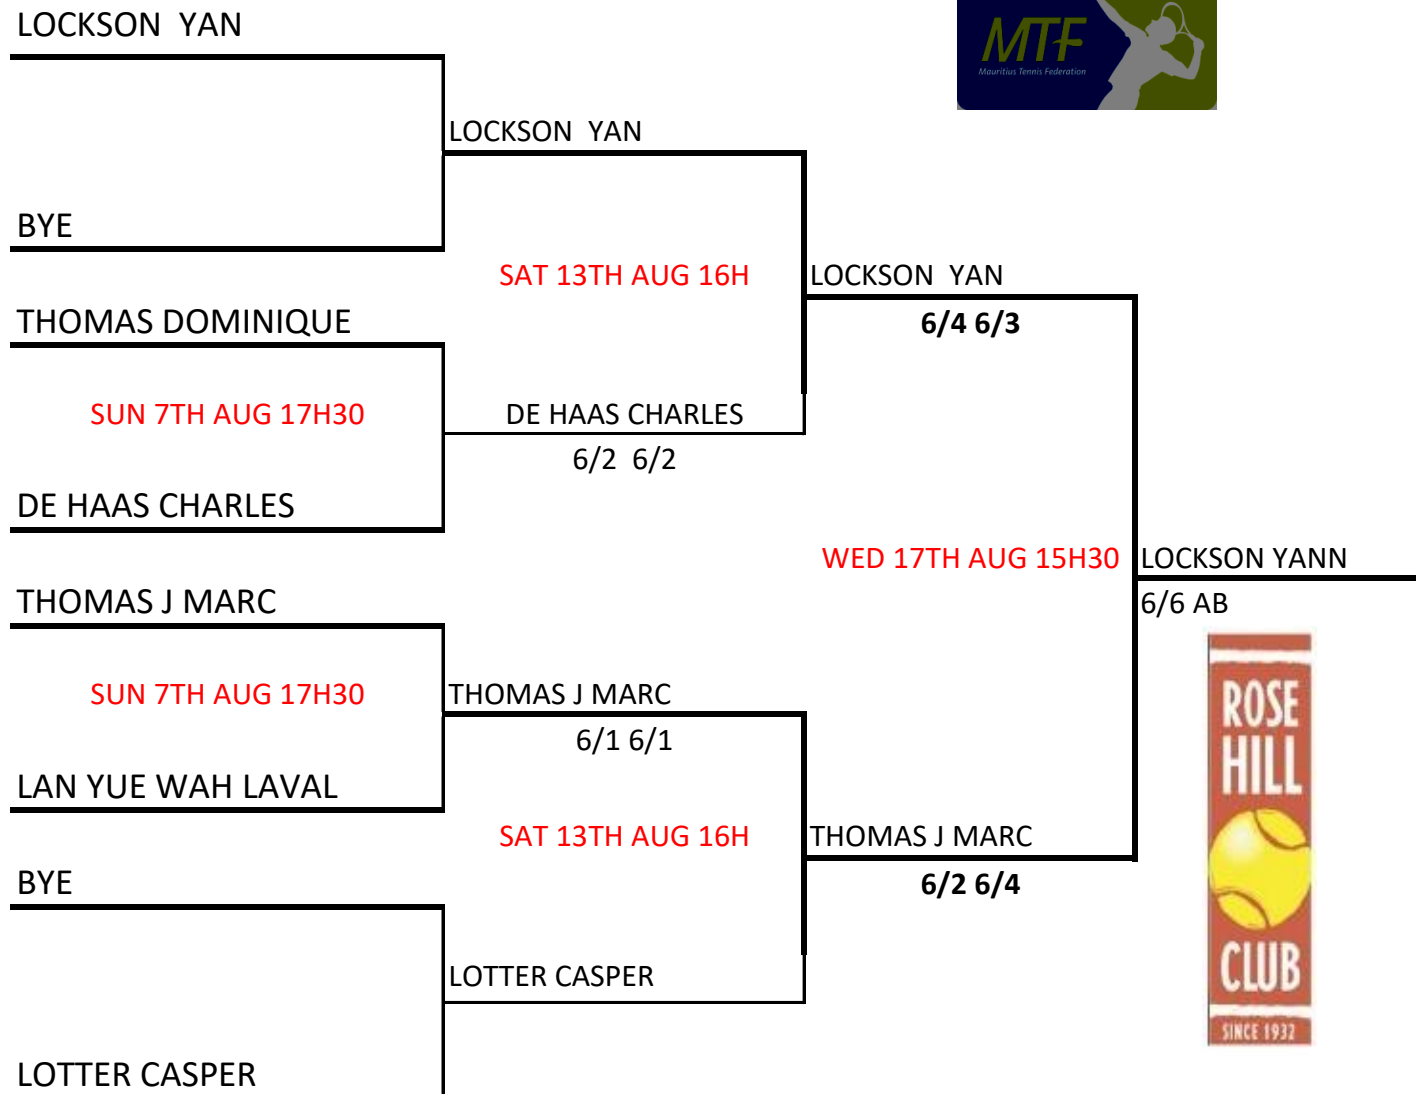

SWAN OPEN 2022

SINGLE MEN VET 60+

SWAN OPEN 2022

DOUBLE MEN VET 60+

SWAN

LOCK SON YAN / BADRI ANIL

BYE

LOCK SON YAN / BADRI ANIL