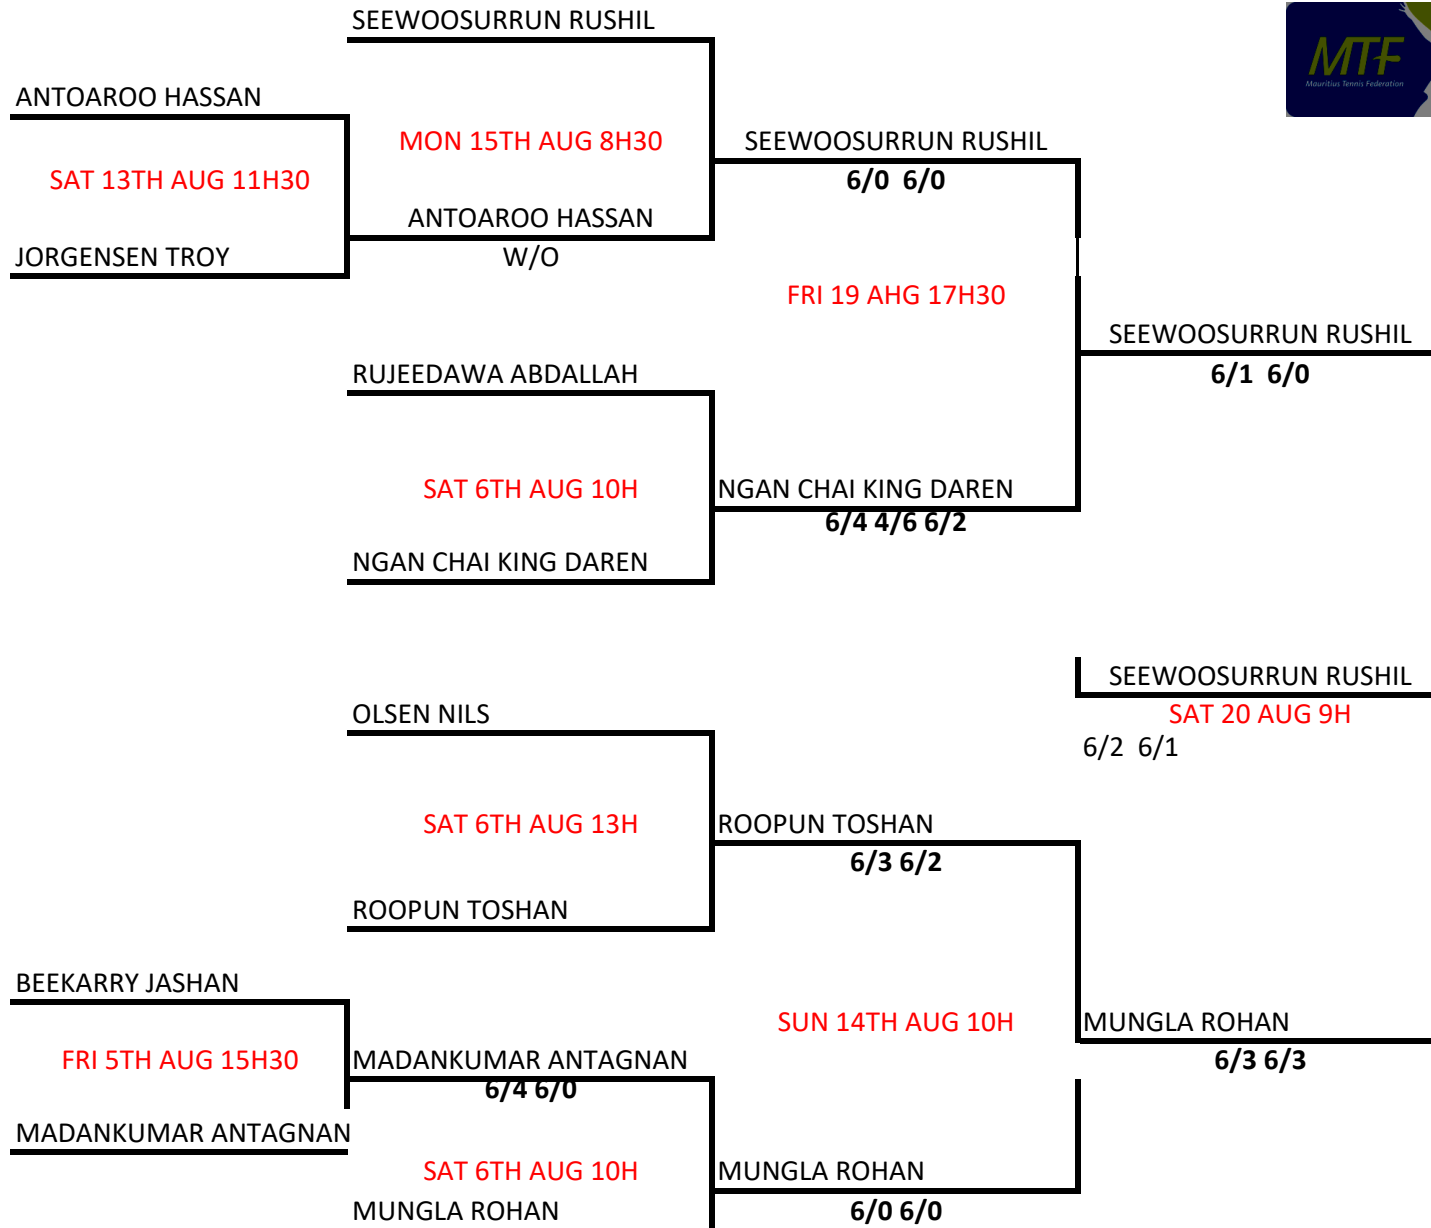

SWAN

SWAN OPEN 2022

U 14 SINGLE BOYS