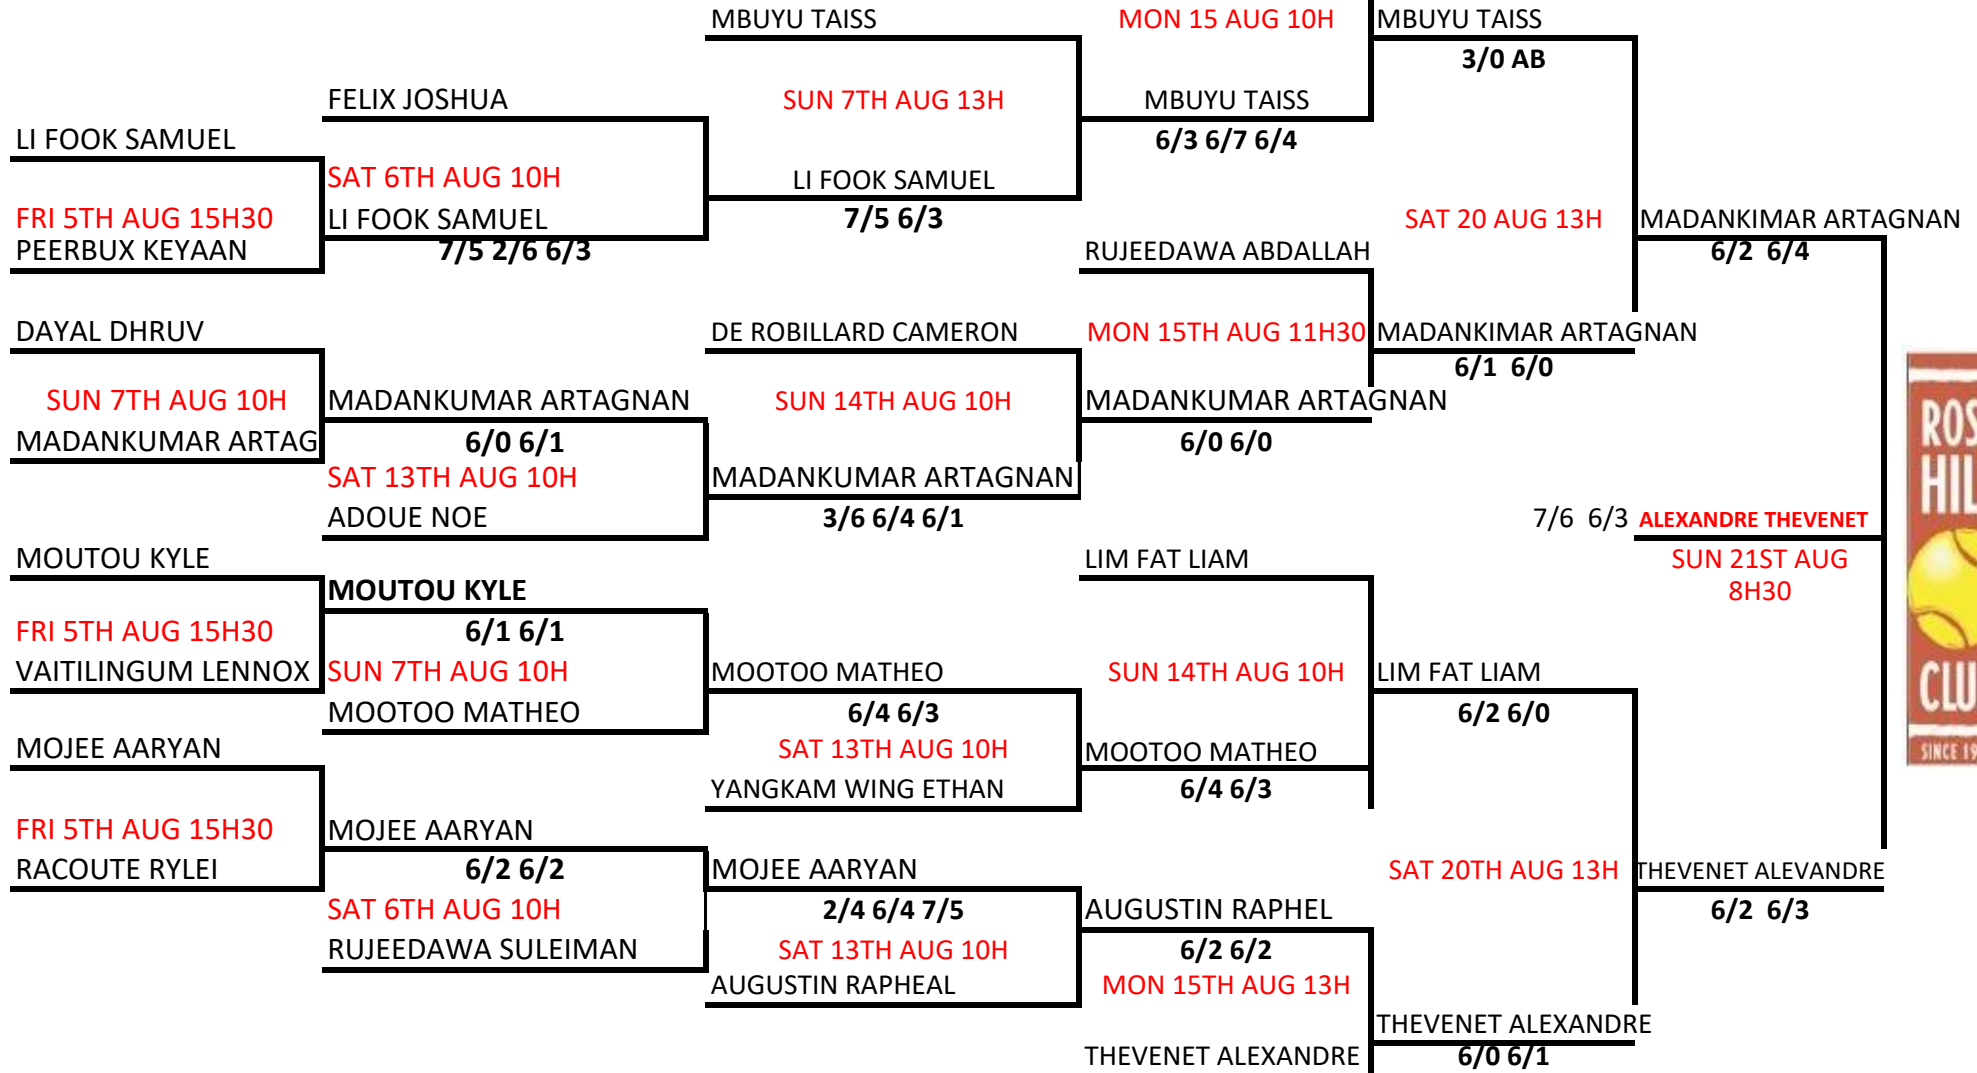

SWAN OPEN 2022

U 12 SINGLE BOYS

SWAN

THOMAS AYMERIC