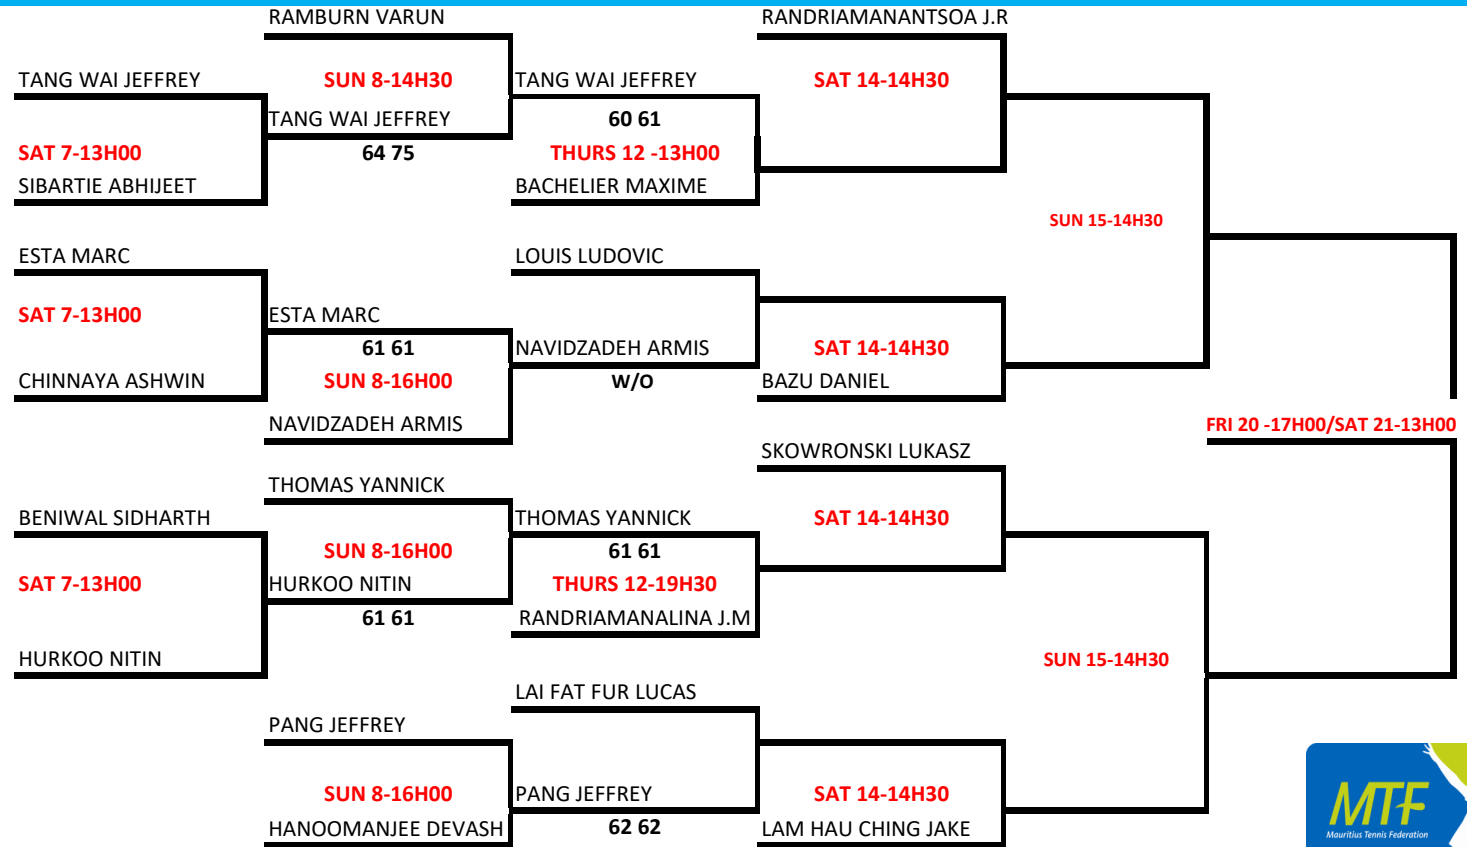

BACK DRAW
2 SETS OF 4 GAMES