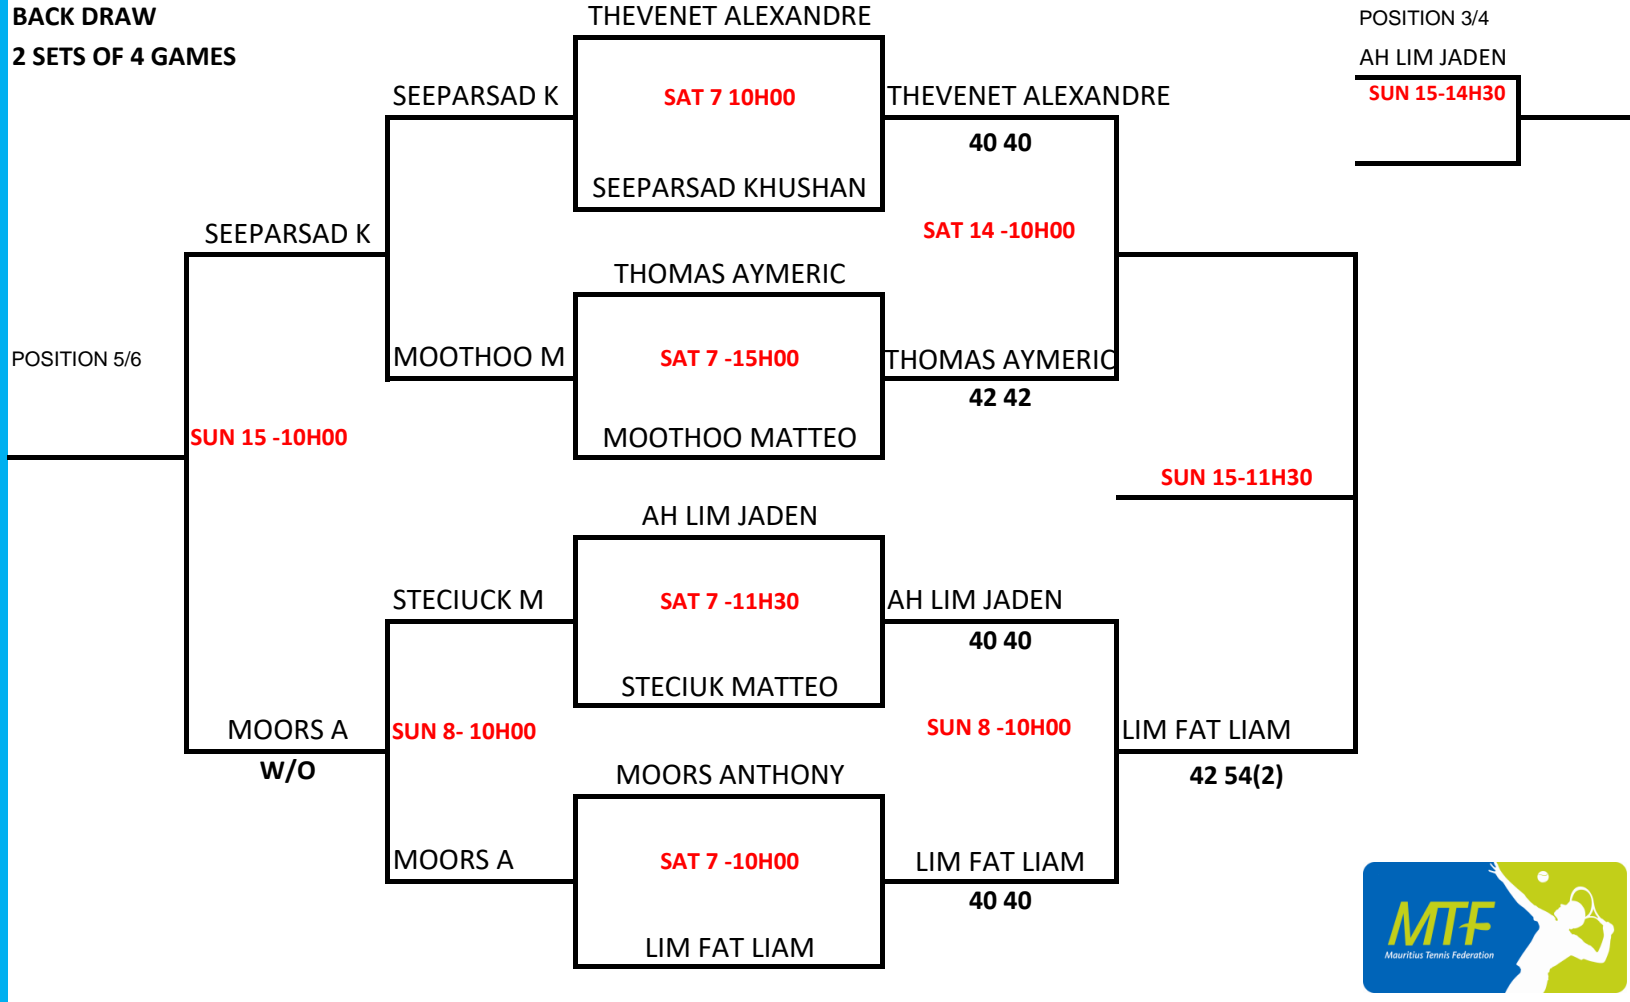

U8 BOYS SINGLES

NATIONAL TENNIS CENTRE PETIT CAMP PHOENIX

7-21 Sept 2019

BACK DRAW
2 SETS OF 4 GAMES

POSITION 5/6

POSITION 3/4

AH LIM JADEN

SUN 15-14H30