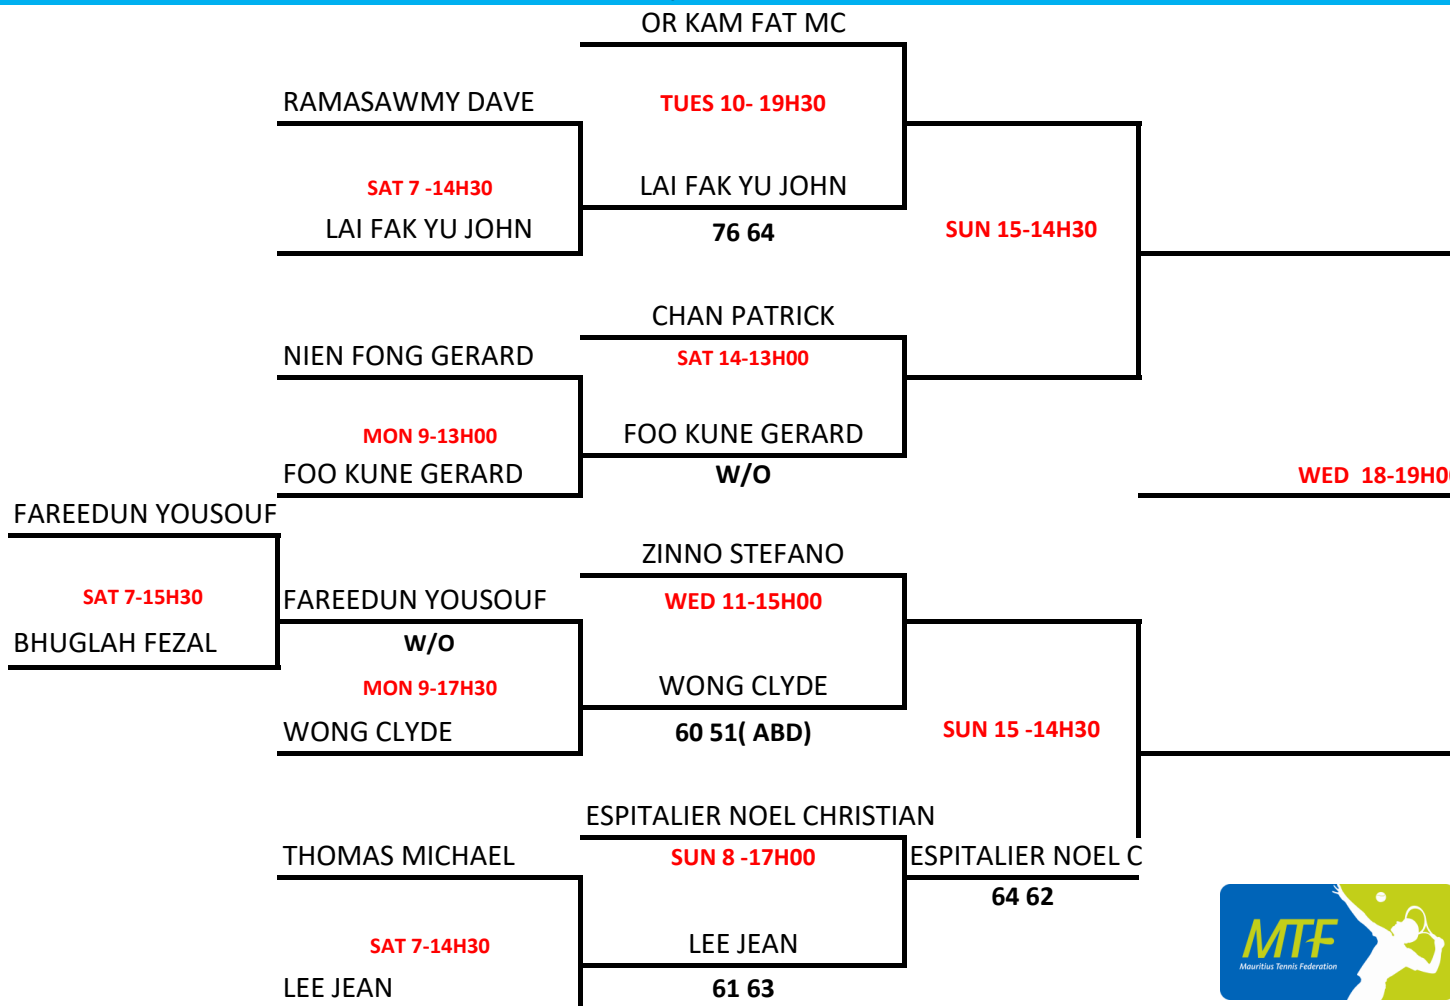

36 63 (10-8)

SUN 15-16H00

20TH VITAL CHAMPIONSHIPS
MEN SINGLES 50 +

NATIONAL TENNIS CENTRE PETIT CAMP PHOENIX

8-22 Sept 2018

20TH VITAL CHAMPIONSHIPS
U8 GIRLS SINGLES
 NATIONAL TENNIS CENTRE PETIT CAMP PHOENIX