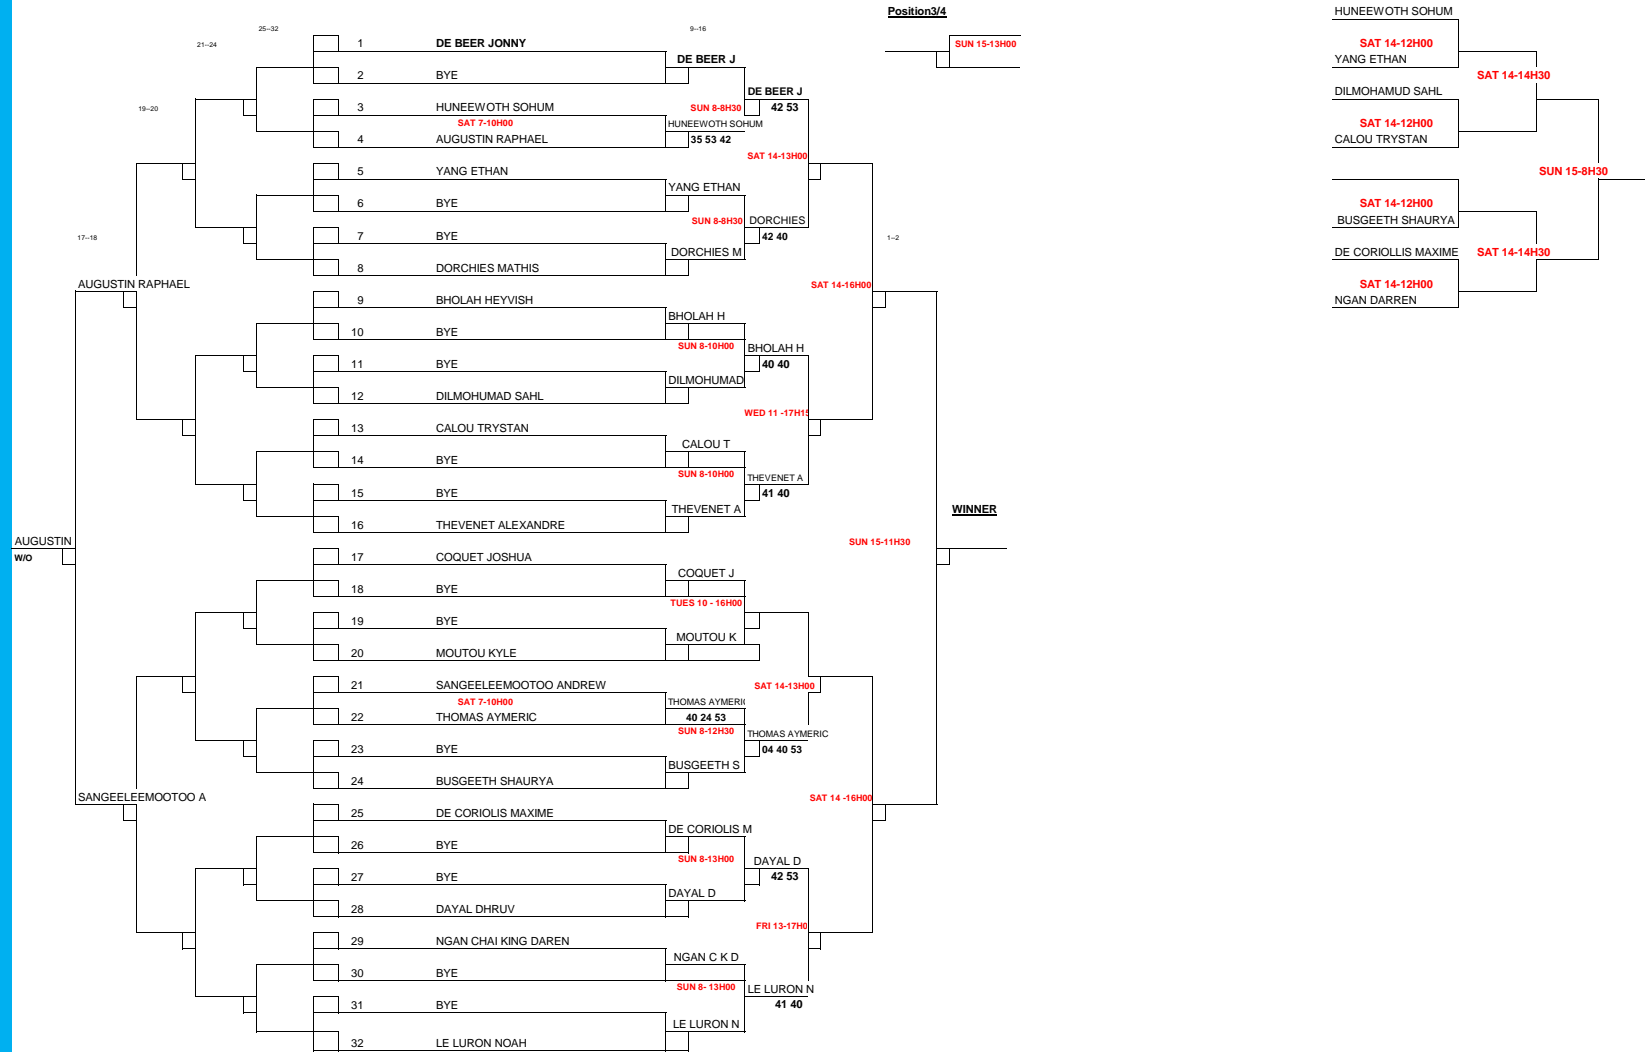

U10 BOYS SINGLES
NATIONAL TENNIS CENTRE PETIT CAMP PHOENIX