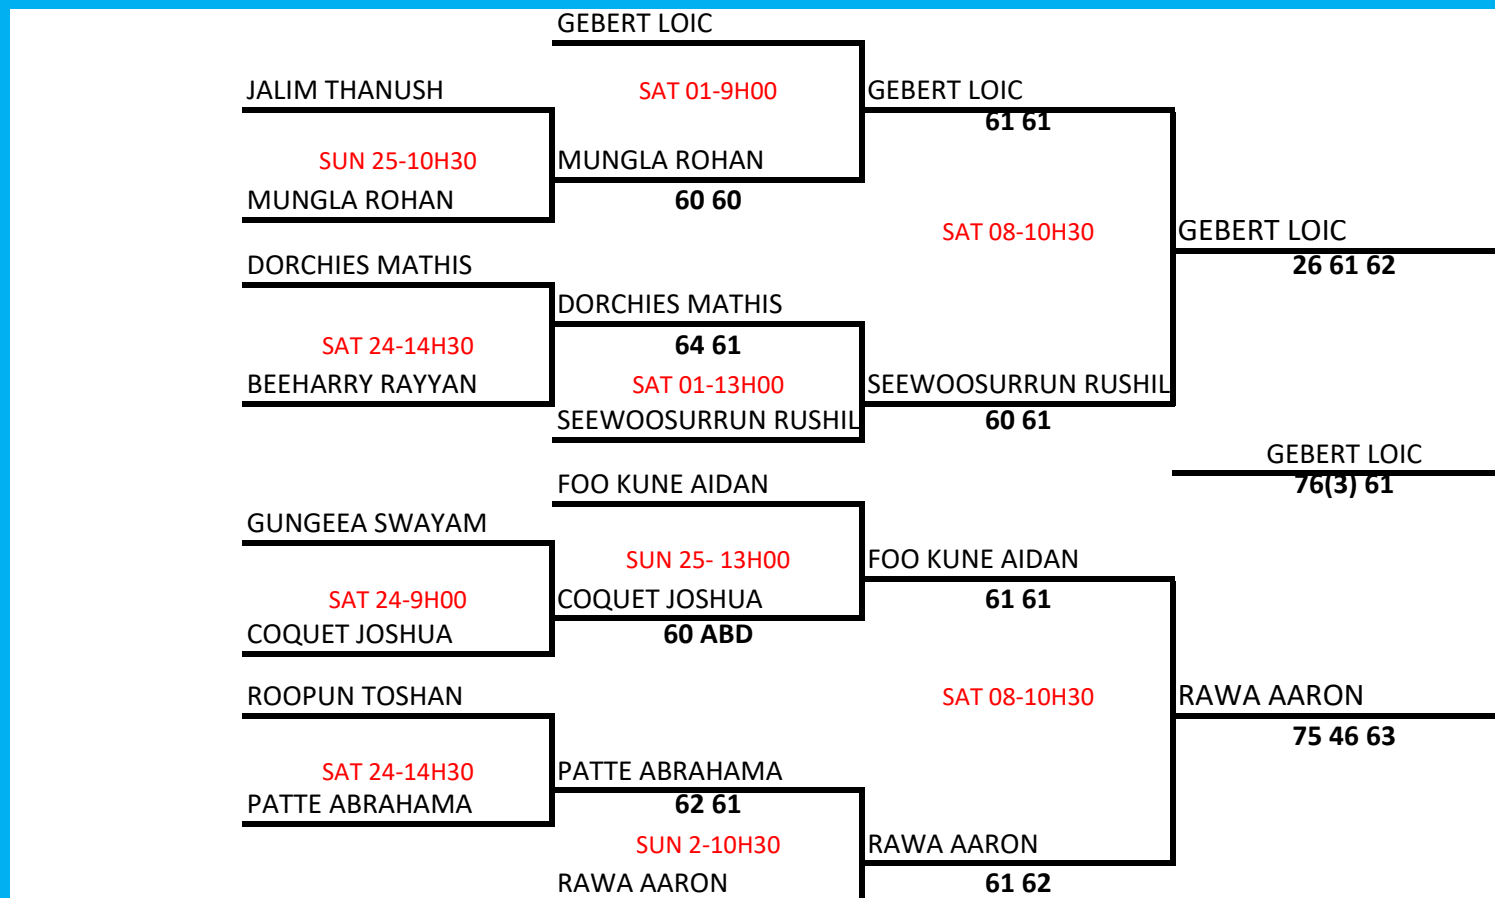

23RD VITAL CHAMPIONSHIPS

U16 BOYS SINGLES

NATIONAL TENNIS CENTRE PETIT CAMP PHOENIX

24 SEPT - 15 OCT 2022