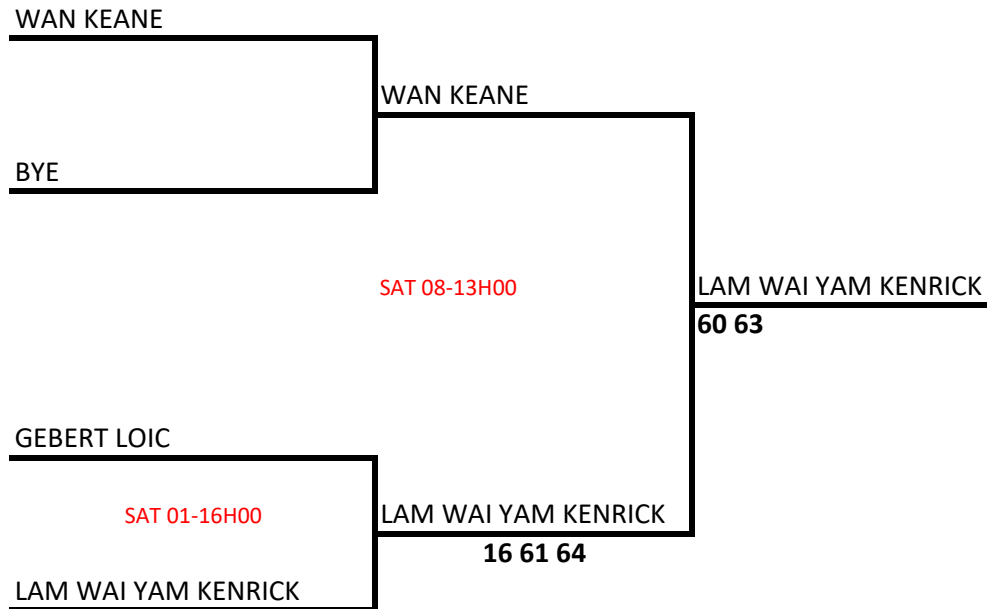

NATIONAL TENNIS CENTRE PETIT CAMP PHOENIX

24 SEPT - 15 OCT 2022

23RD VITAL CHAMPIONSHIPS
U18 BOYS SINGLES
NATIONAL TENNIS CENTRE PETIT CAMP PHOENIX

24 SEPT - 15 OCT 2022

23RD VITAL CHAMPIONSHIPS MEN SINGLES