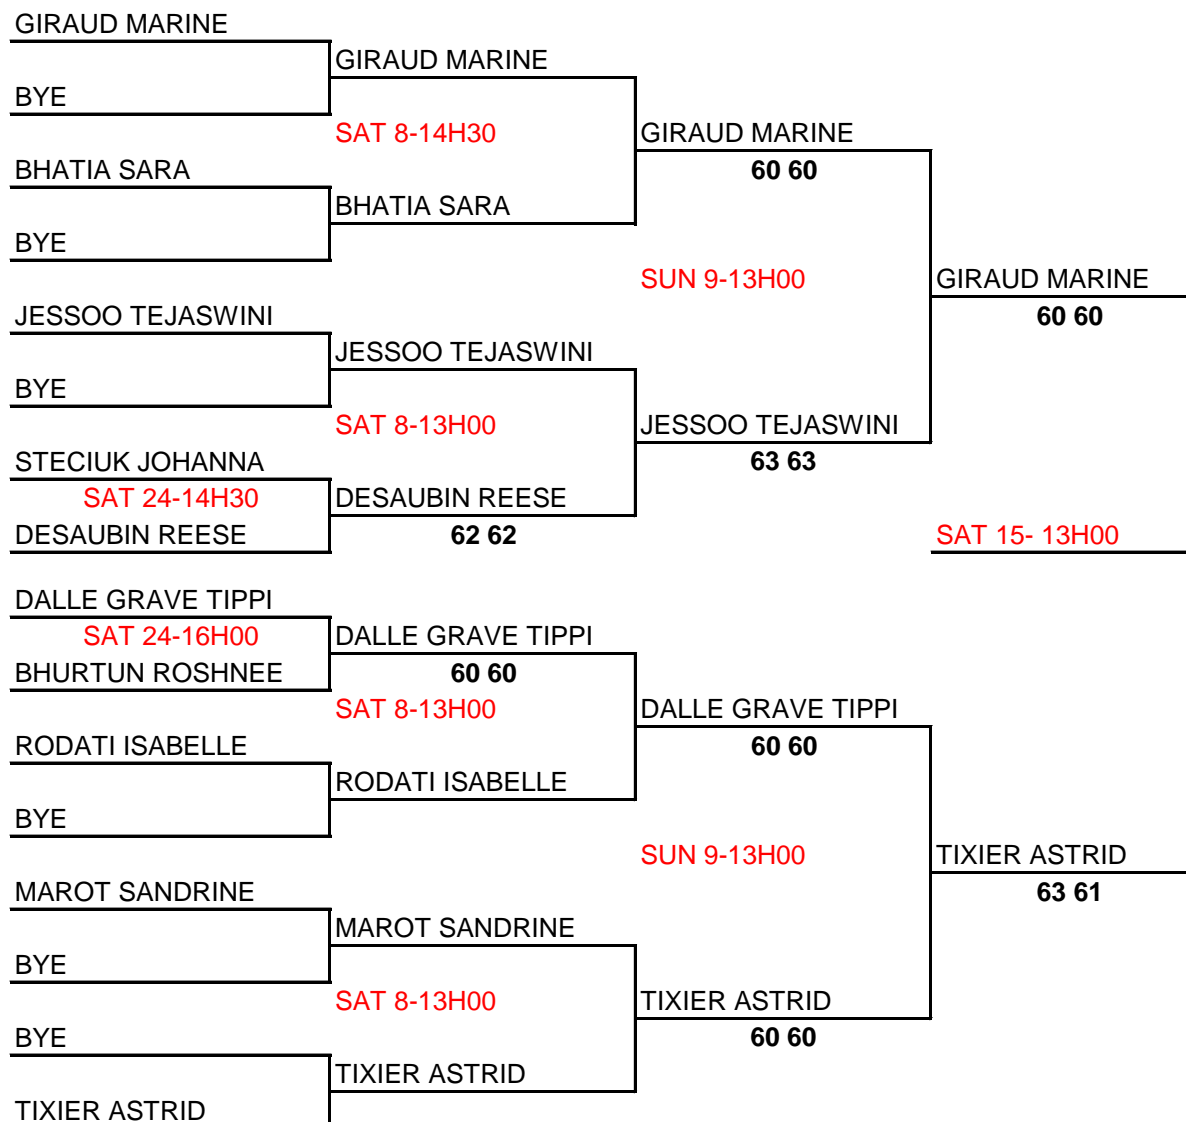

60 60

23RD VITAL CHAMPIONSHIPS

WOMEN SINGLES

NATIONAL TENNIS CENTRE PETIT CAMP PHOENIX

24 SEPT - 15 OCT 2022

23RD VITAL CHAMPIONSHIPS WOMEN DOUBLES

NATIONAL TENNIS CENTRE PETIT CAMP PHOENIX

24 SEPT - 15 OCT 2022