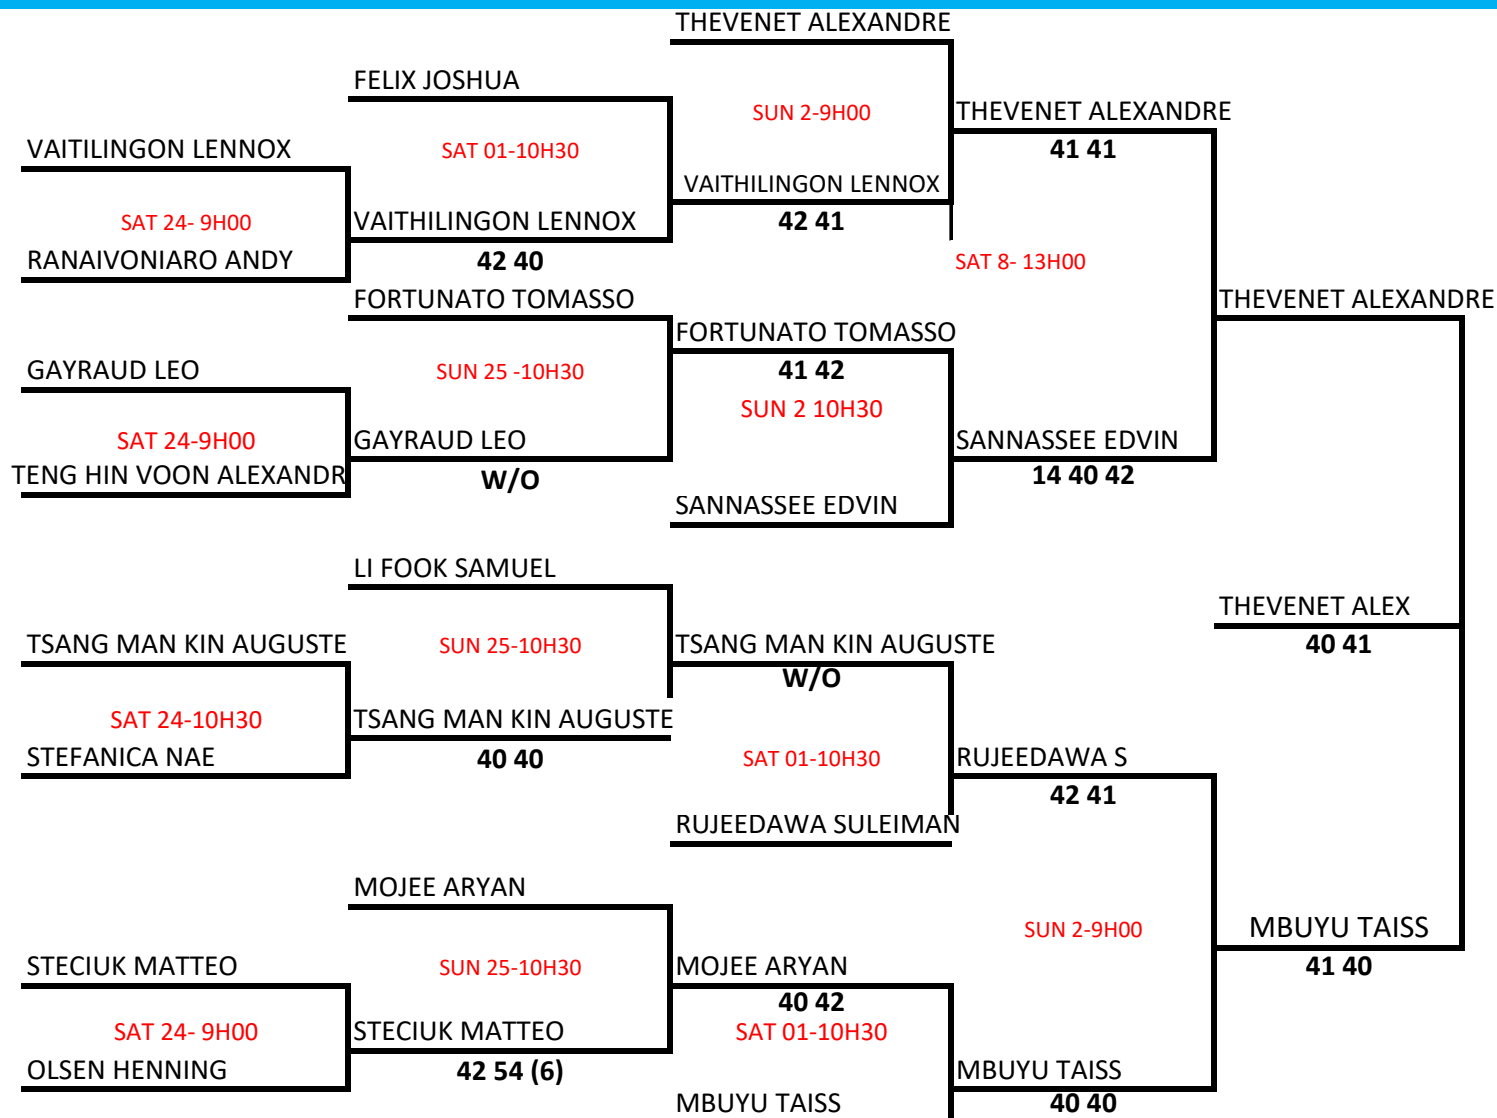

23RD VITAL CHAMPIONSHIPS
U10 BOYS SINGLES
 NATIONAL TENNIS CENTRE PETIT CAMP PHOENIX

24 SEPT - 15 OCT 2022

23RD VITAL CHAMPIONSHIPS U12 BOYS SINGLES

NATIONAL TENNIS CENTRE PETIT CAMP PHOENIX

24 SEPT 15 OCT 2022