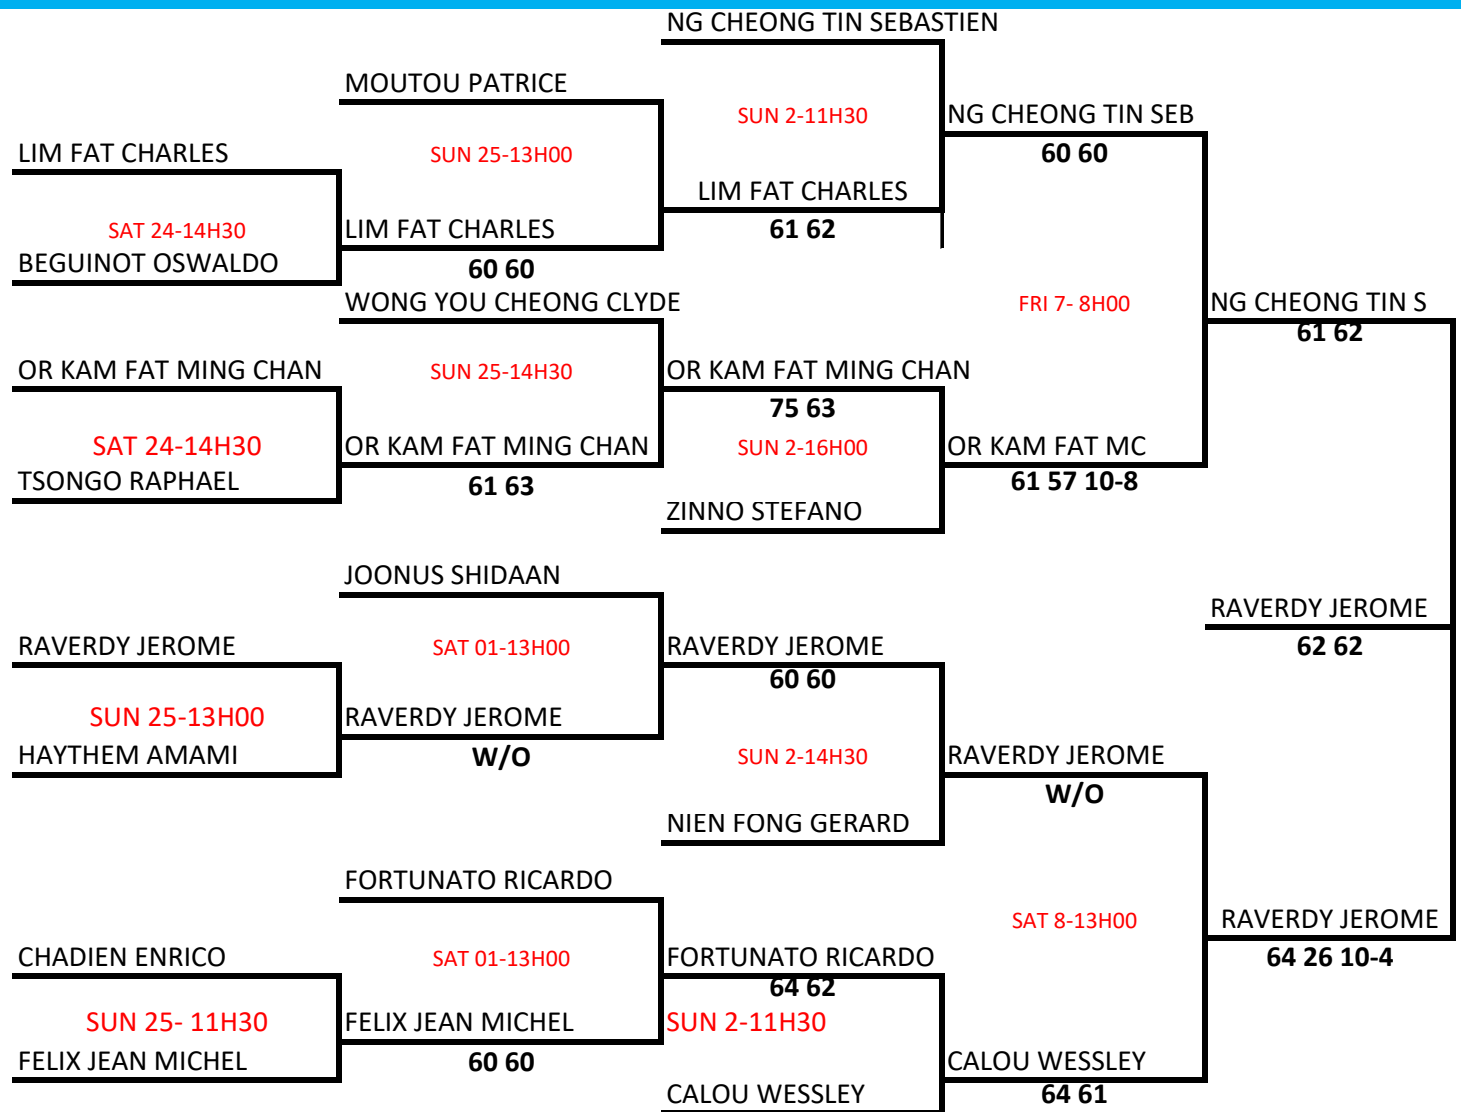

23RD VITAL CHAMPIONSHIPS

40+ MEN DOUBLES

NATIONAL TENNIS CENTRE PETIT CAMP PHOENIX

24 SEPT - 15 OCT 22

NG SEBASTIEN / FOO KUNE GERARD

BYE

NG SEBASTIEN / FOO KUNE GERARD

SAT 01-14H30