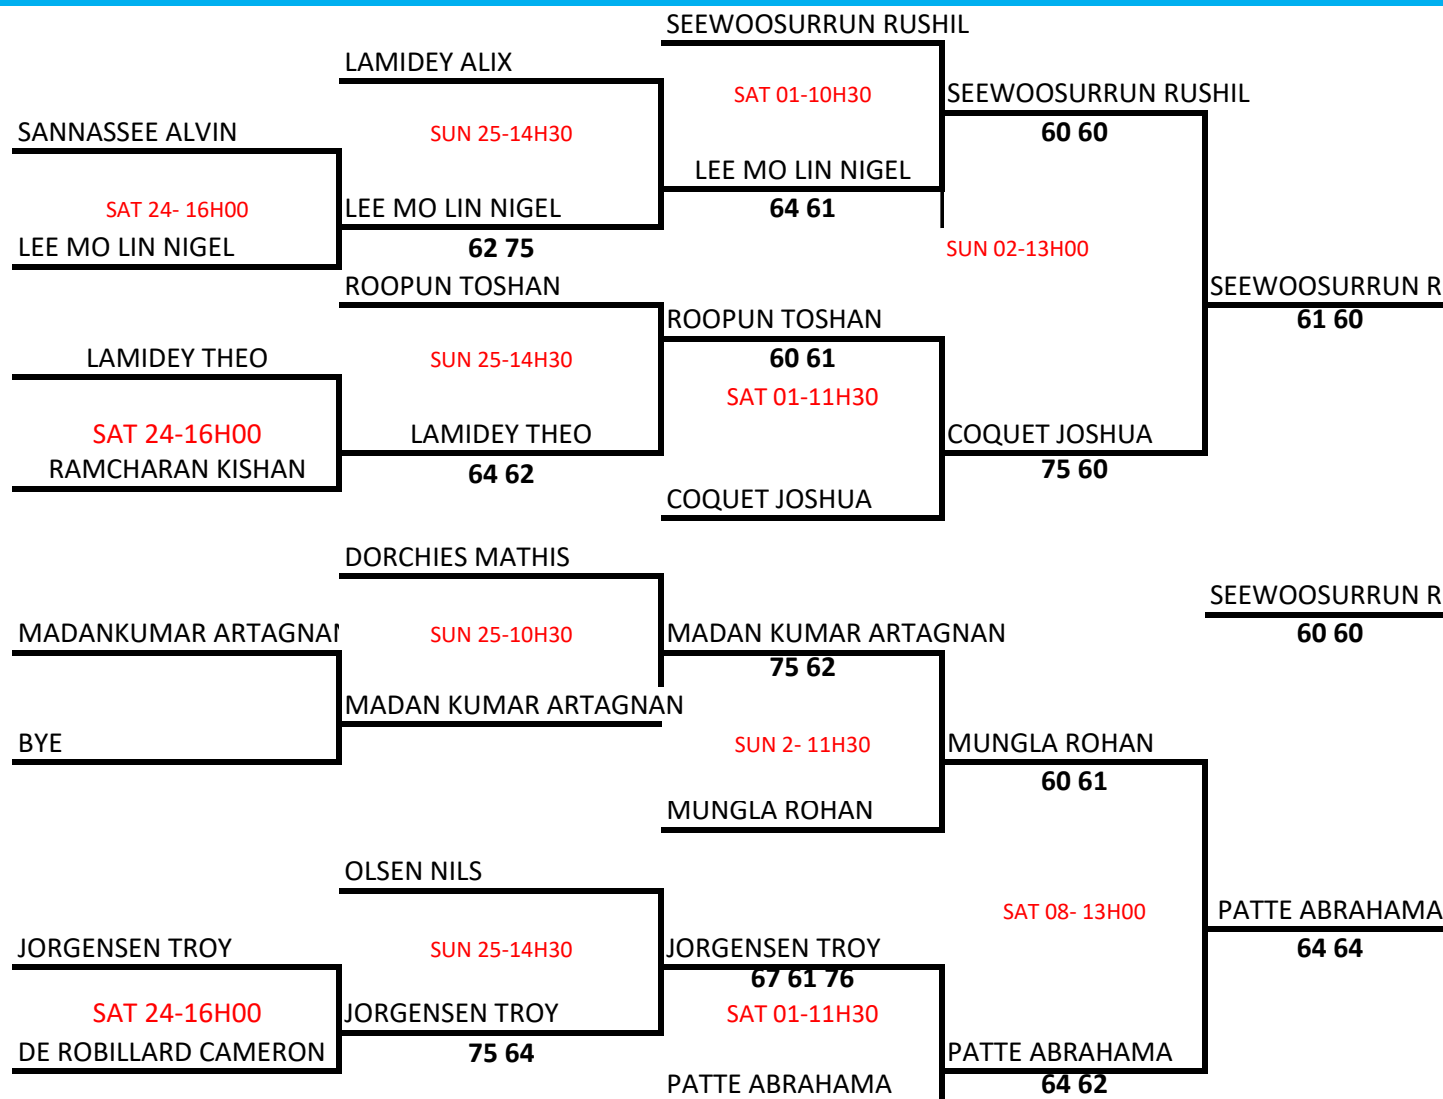

BYE

57 61 10-6

RUJEEAWA A/ SANNASSEE A

RUJEEAWA A/ SANNASSEE A

23RD VITAL CHAMPIONSHIPS
U14 BOYS SINGLES
 NATIONAL TENNIS CENTRE PETIT CAMP PHOENIX

24 SEPT- 15 OCT 2022

23RD VITAL CHAMPIONSHIPS

U16 BOYS SINGLES