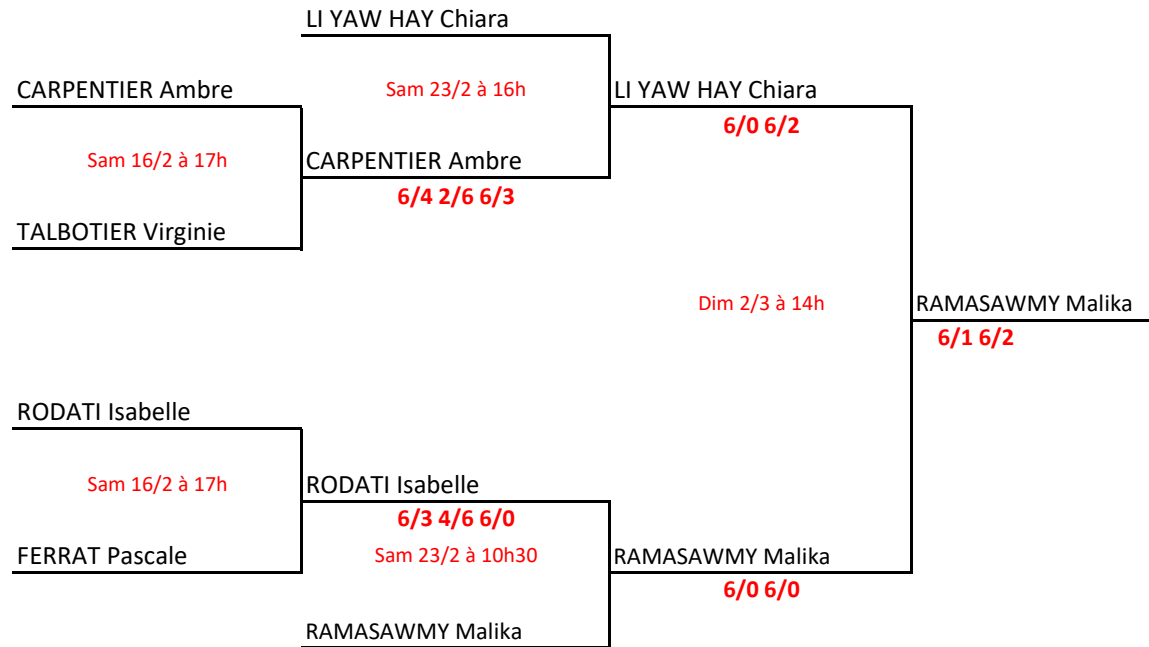

## U12 GIRLS SINGLES

	LEFEBURE Solène	DESAUBIN Reese	NELSON Lily	Points	Ranking
LEFEBURE Solène		V 6/0 6/0	V 6/0 6/0		1
DESAUBIN Reese	D 6/0 6/0		V 6/0 6/0		2
NELSON Lily	D 6/0 6/0	D 6/0 6/0			3

# J14 GIRLS SINGLES

SALDIVAR Federica

Dim 24/2 à 10h

PATEL Selma

SALDIVAR Federica

6/1 6/1

**U18 GIRLS SINGLES**

	RAMASAWMY Malika	LI YAW HAY Chiara	CAVELLI Clelia	Points	Ranking
RAMASAWMY Malika		V 7/6 6/4	V 6/0 6/0		1
LI YAW HAY Chiara	D 6/7 4/6		V 6/1 6/1		2
CAVELLI Clelia	D 0/6 0/6	D 1/6 1/6			3

**WOMEN SINGLES**