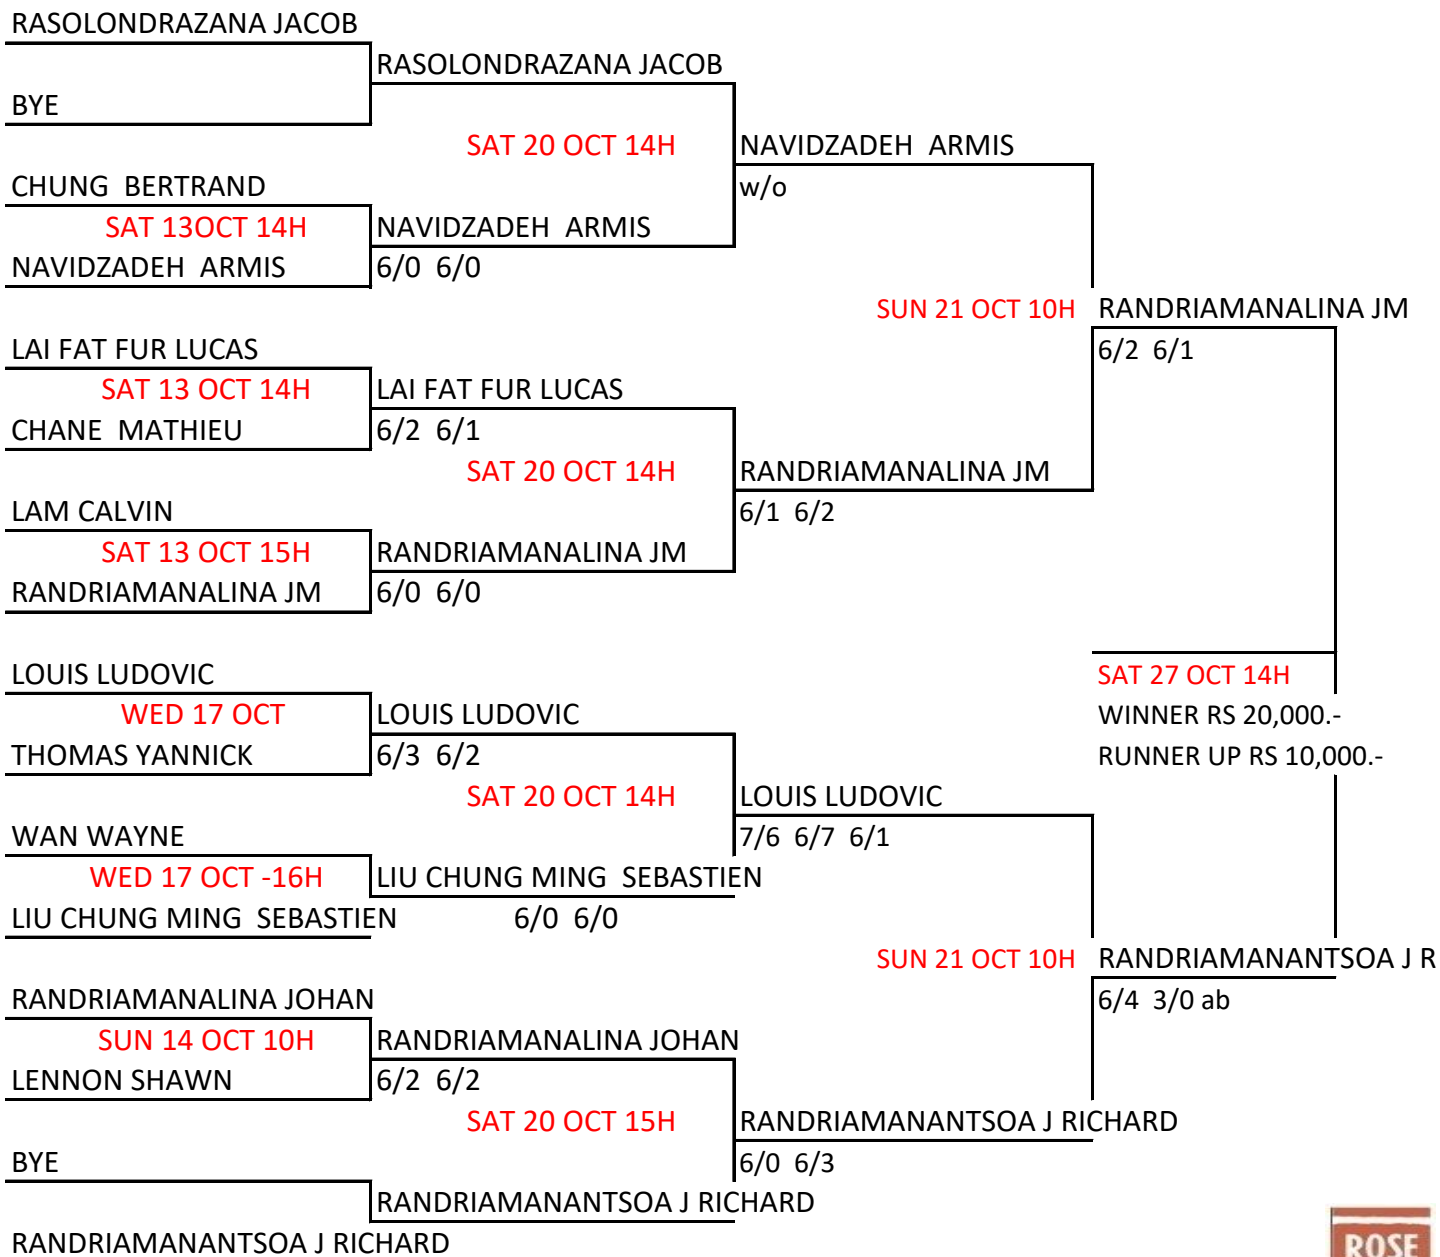

SWAN OPEN 2018

SINGLE MEN

ROSE HILL CLUB AVE CAP BRUCE R HILL
FROM 13TH TO 27 TH OCTOBER 2018