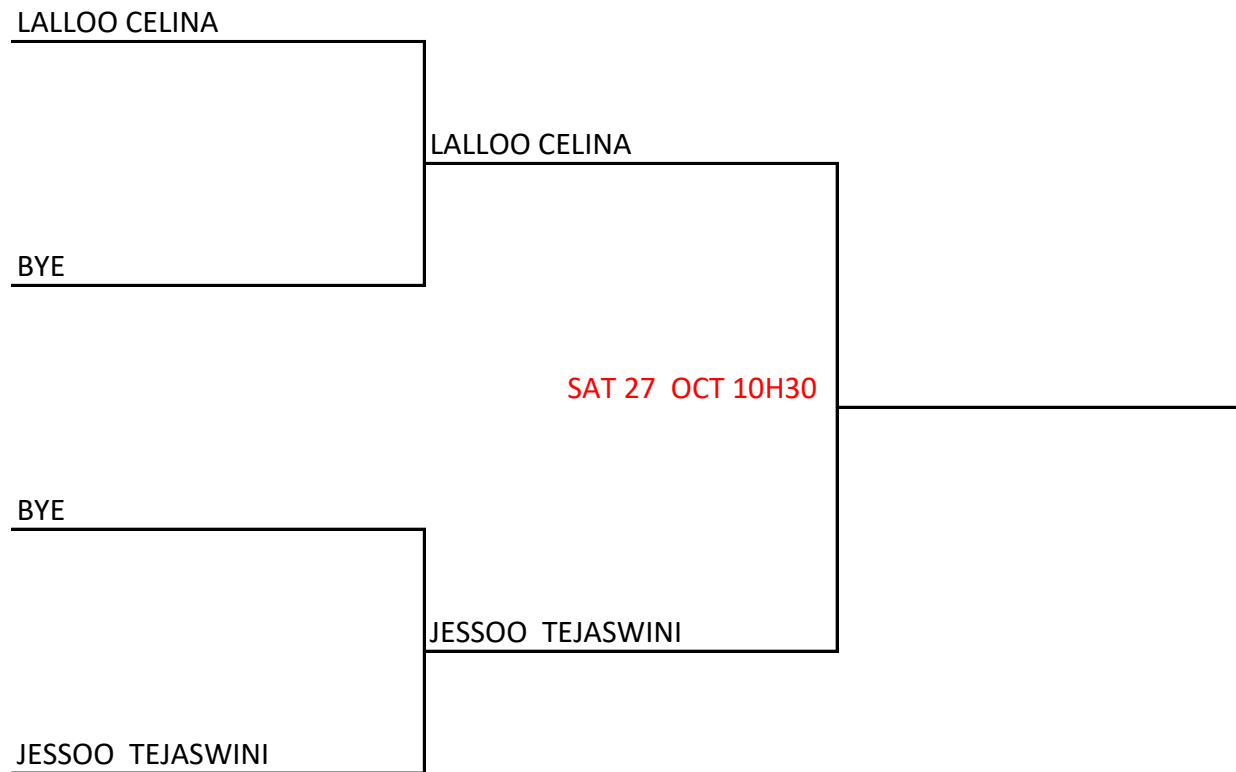

SWAN OPEN 2018

U12 GIRLS

ROSE HILL CLUB AVE CAP BRUCE R HILL
FROM 13TH TO 27 TH OCTOBER 2018