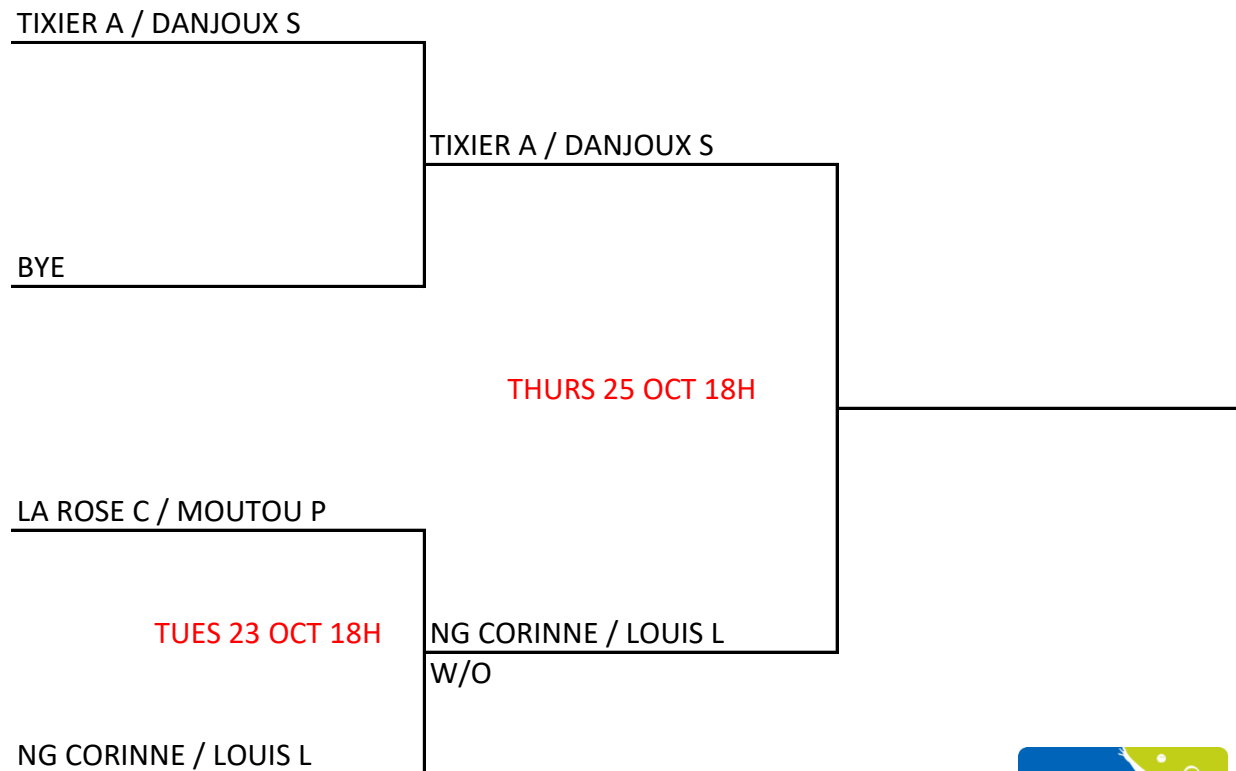

SWAN OPEN 2018

DOUBLE MIXED SR

ROSE HILL CLUB AVE CAP BRUCE R HILL
FROM 13TH TO 27 TH OCTOBER 2018