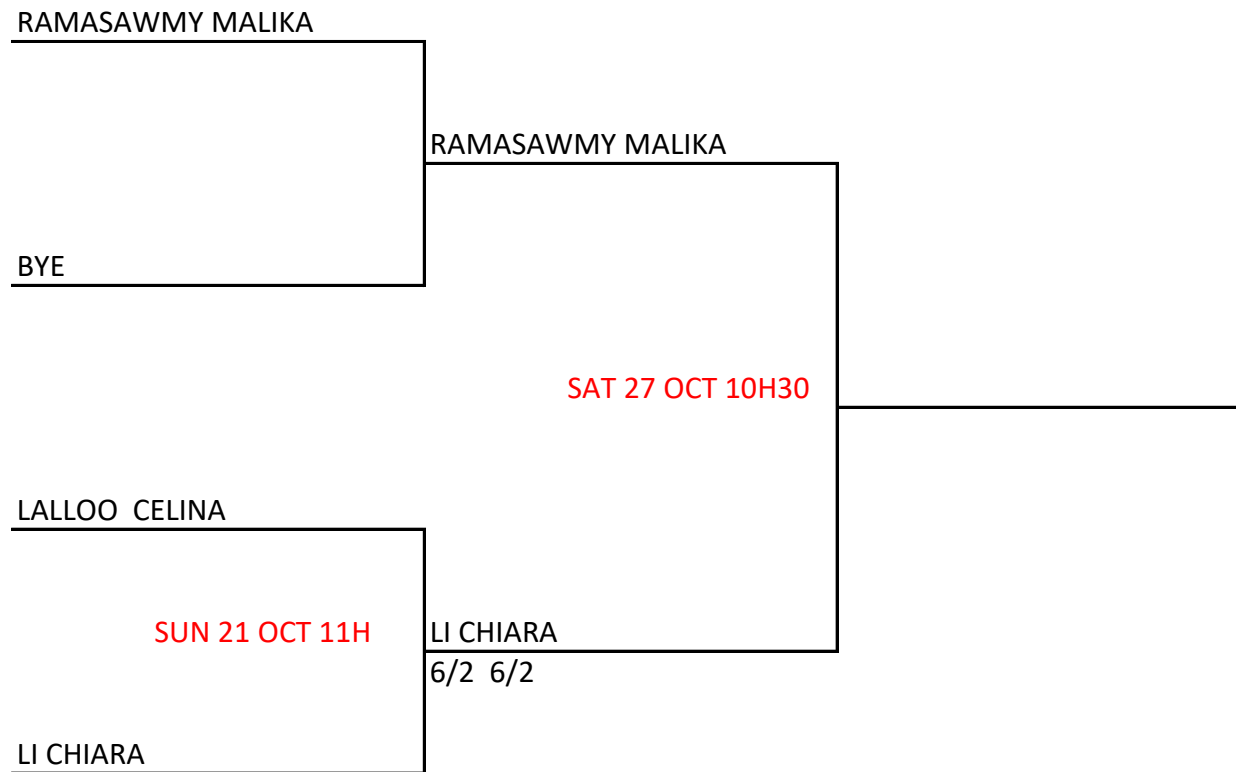

SWAN OPEN 2018

U14 GIRLS

ROSE HILL CLUB AVE CAP BRUCE R HILL
FROM 13TH TO 27 TH OCTOBER 2018