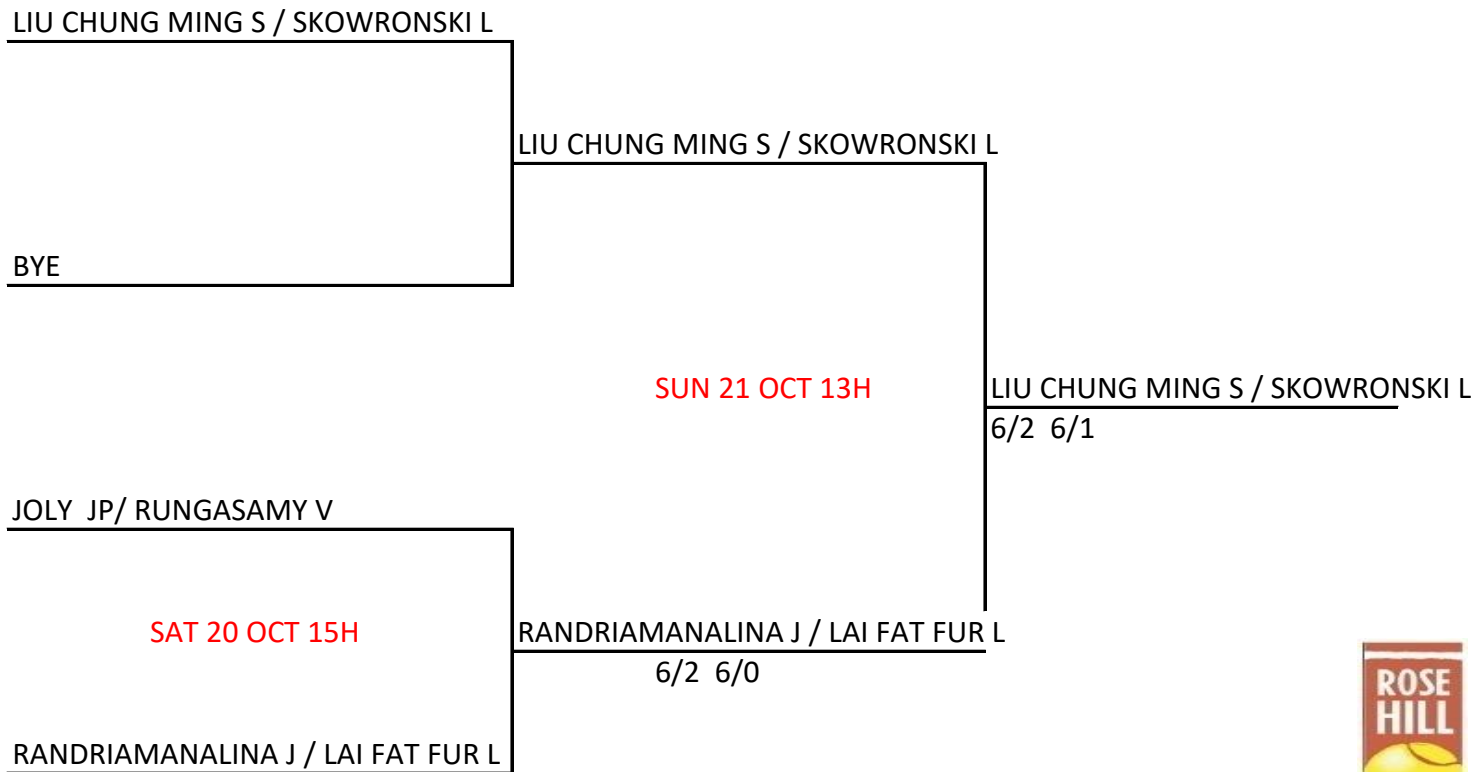

SWAN OPEN 2018

DOUBLE MEN

ROSE HILL CLUB AVE CAP BRUCE R HILL
FROM 13TH TO 27 TH OCTOBER 2018