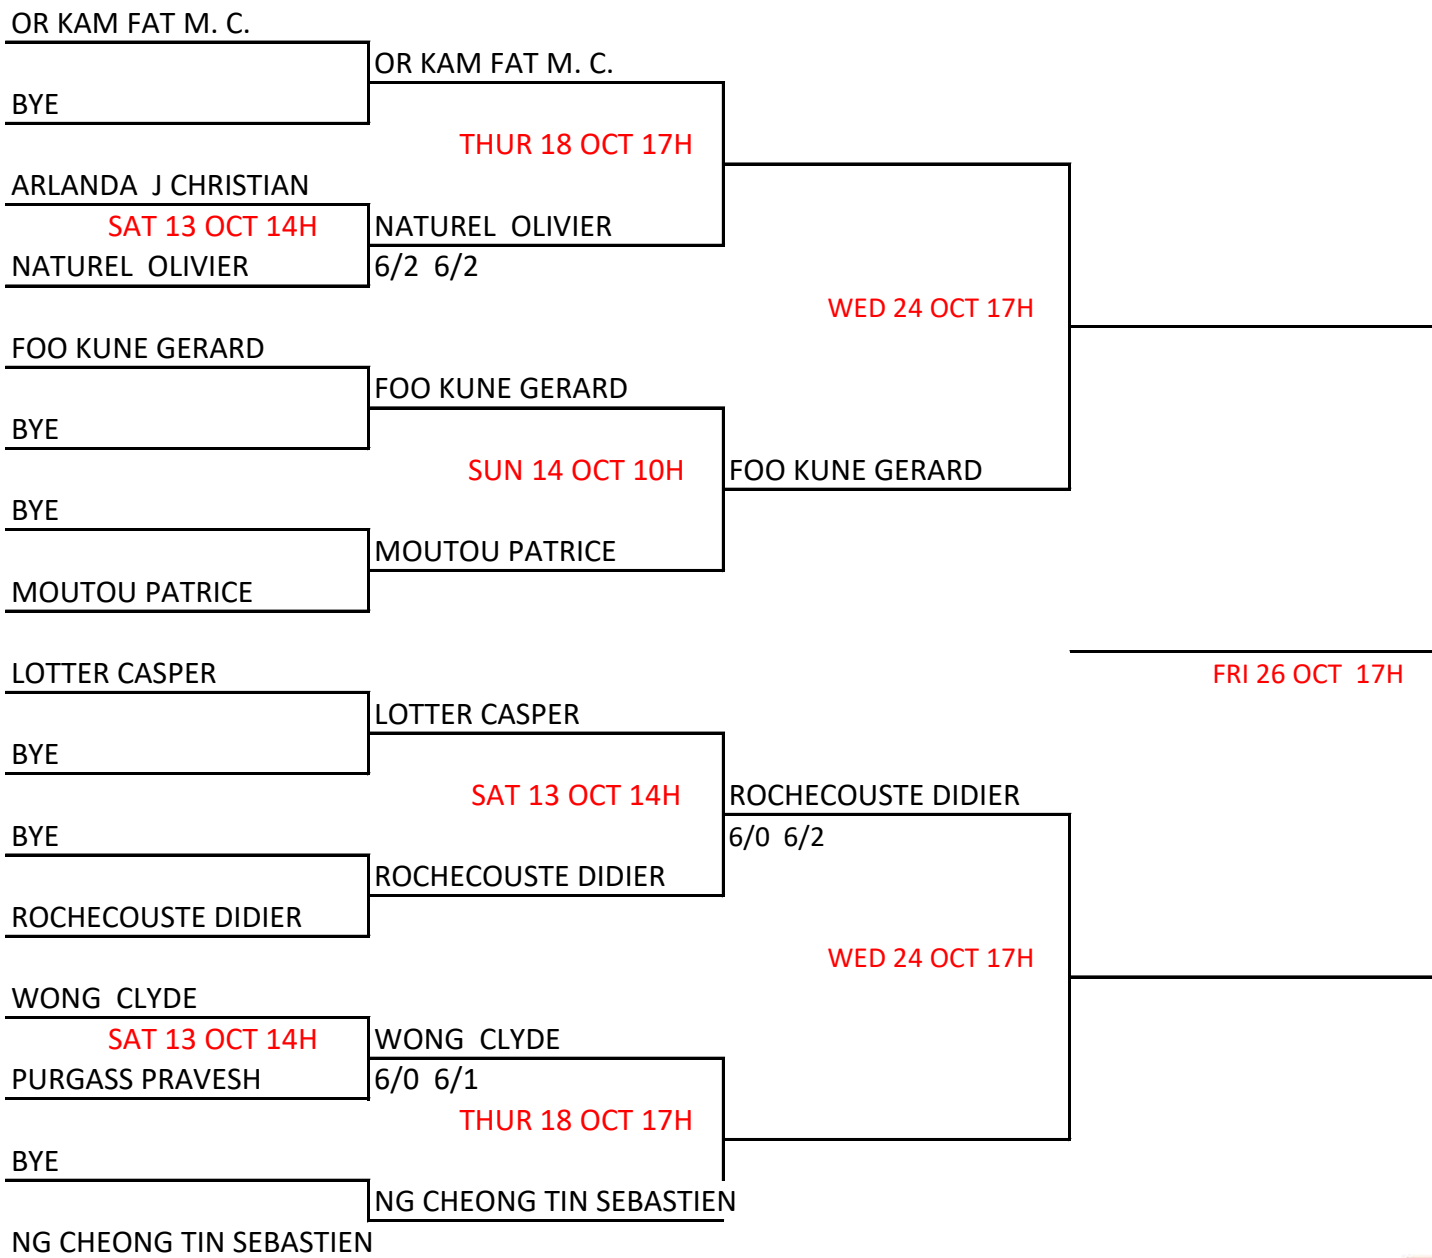

SWAN OPEN 2018

SINGLE MEN VET 40+

ROSE HILL CLUB AVE CAP BRUCE R HILL
FROM 13TH TO 27 TH OCTOBER 2018