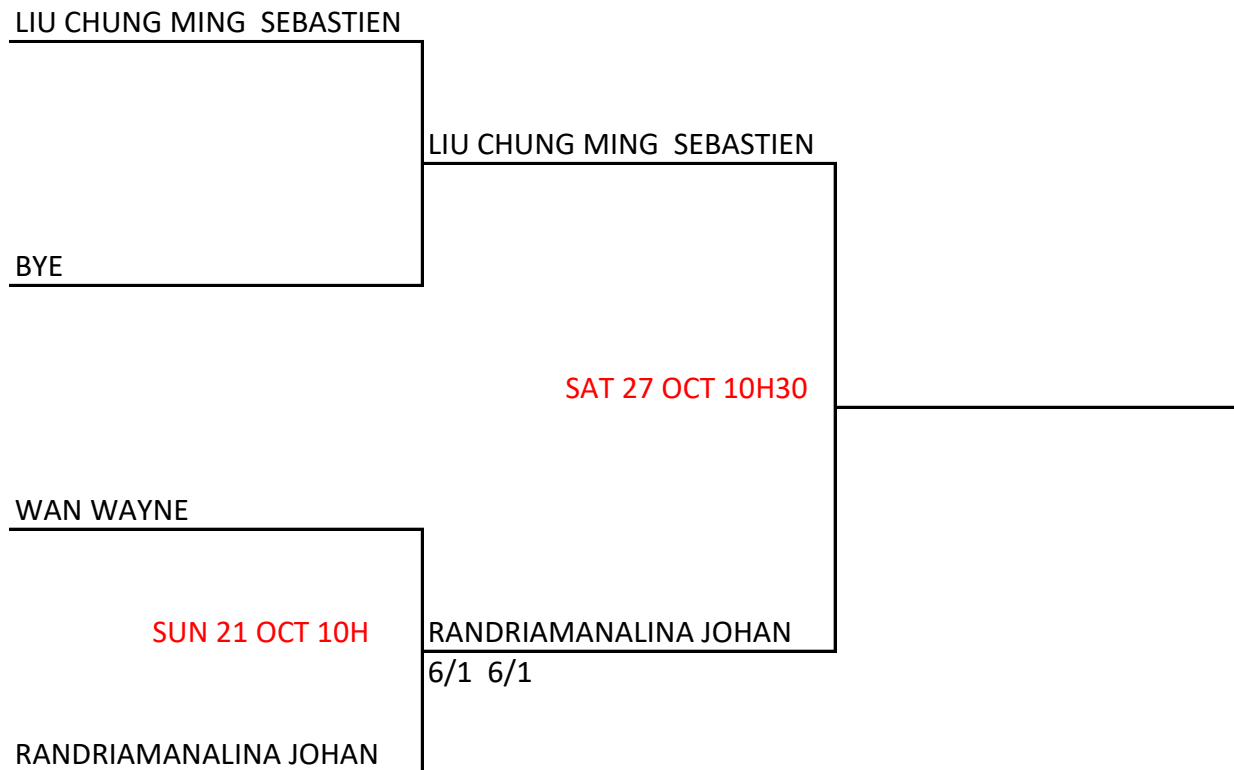

SWAN OPEN 2018

U 18 BOYS

ROSE HILL CLUB AVE CAP BRUCE R HILL
FROM 13TH TO 27 TH OCTOBER 2018