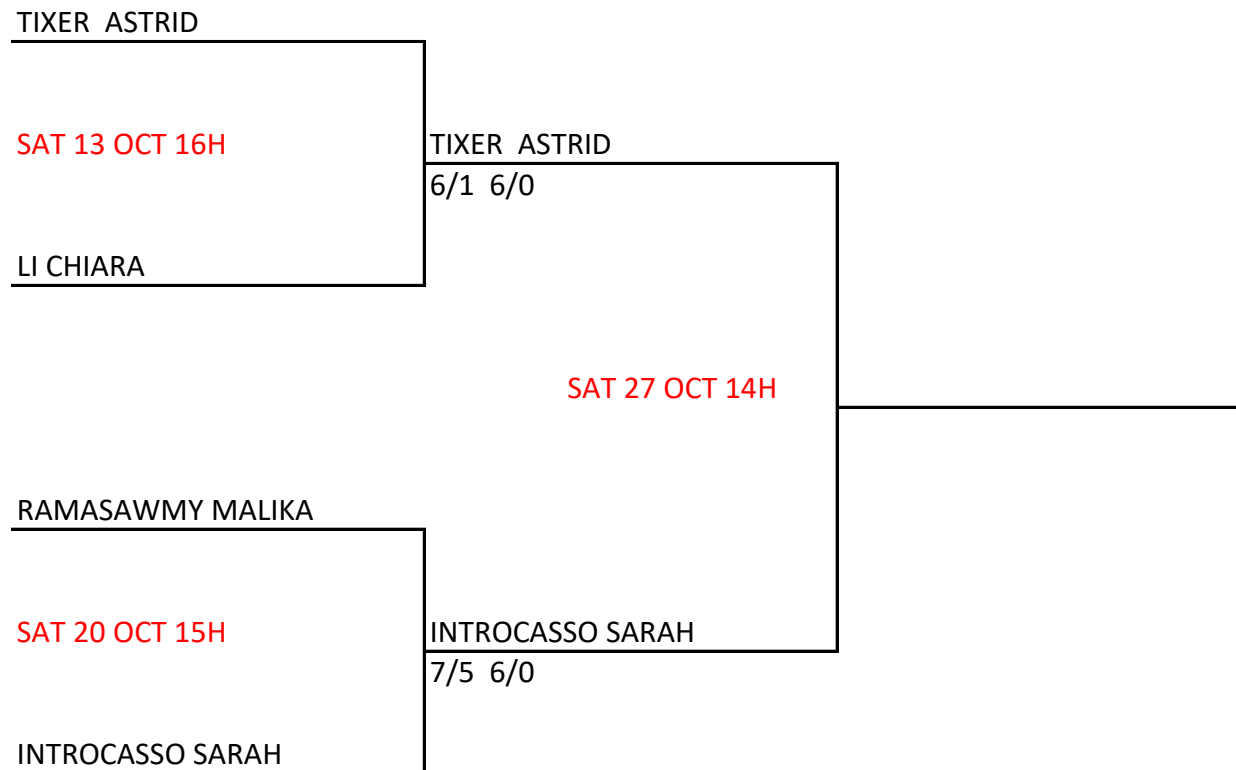

SWAN OPEN 2018

SINGLE WOMEN

ROSE HILL CLUB AVE CAP BRUCE R HILL
FROM 13TH TO 27 TH OCTOBER 2018