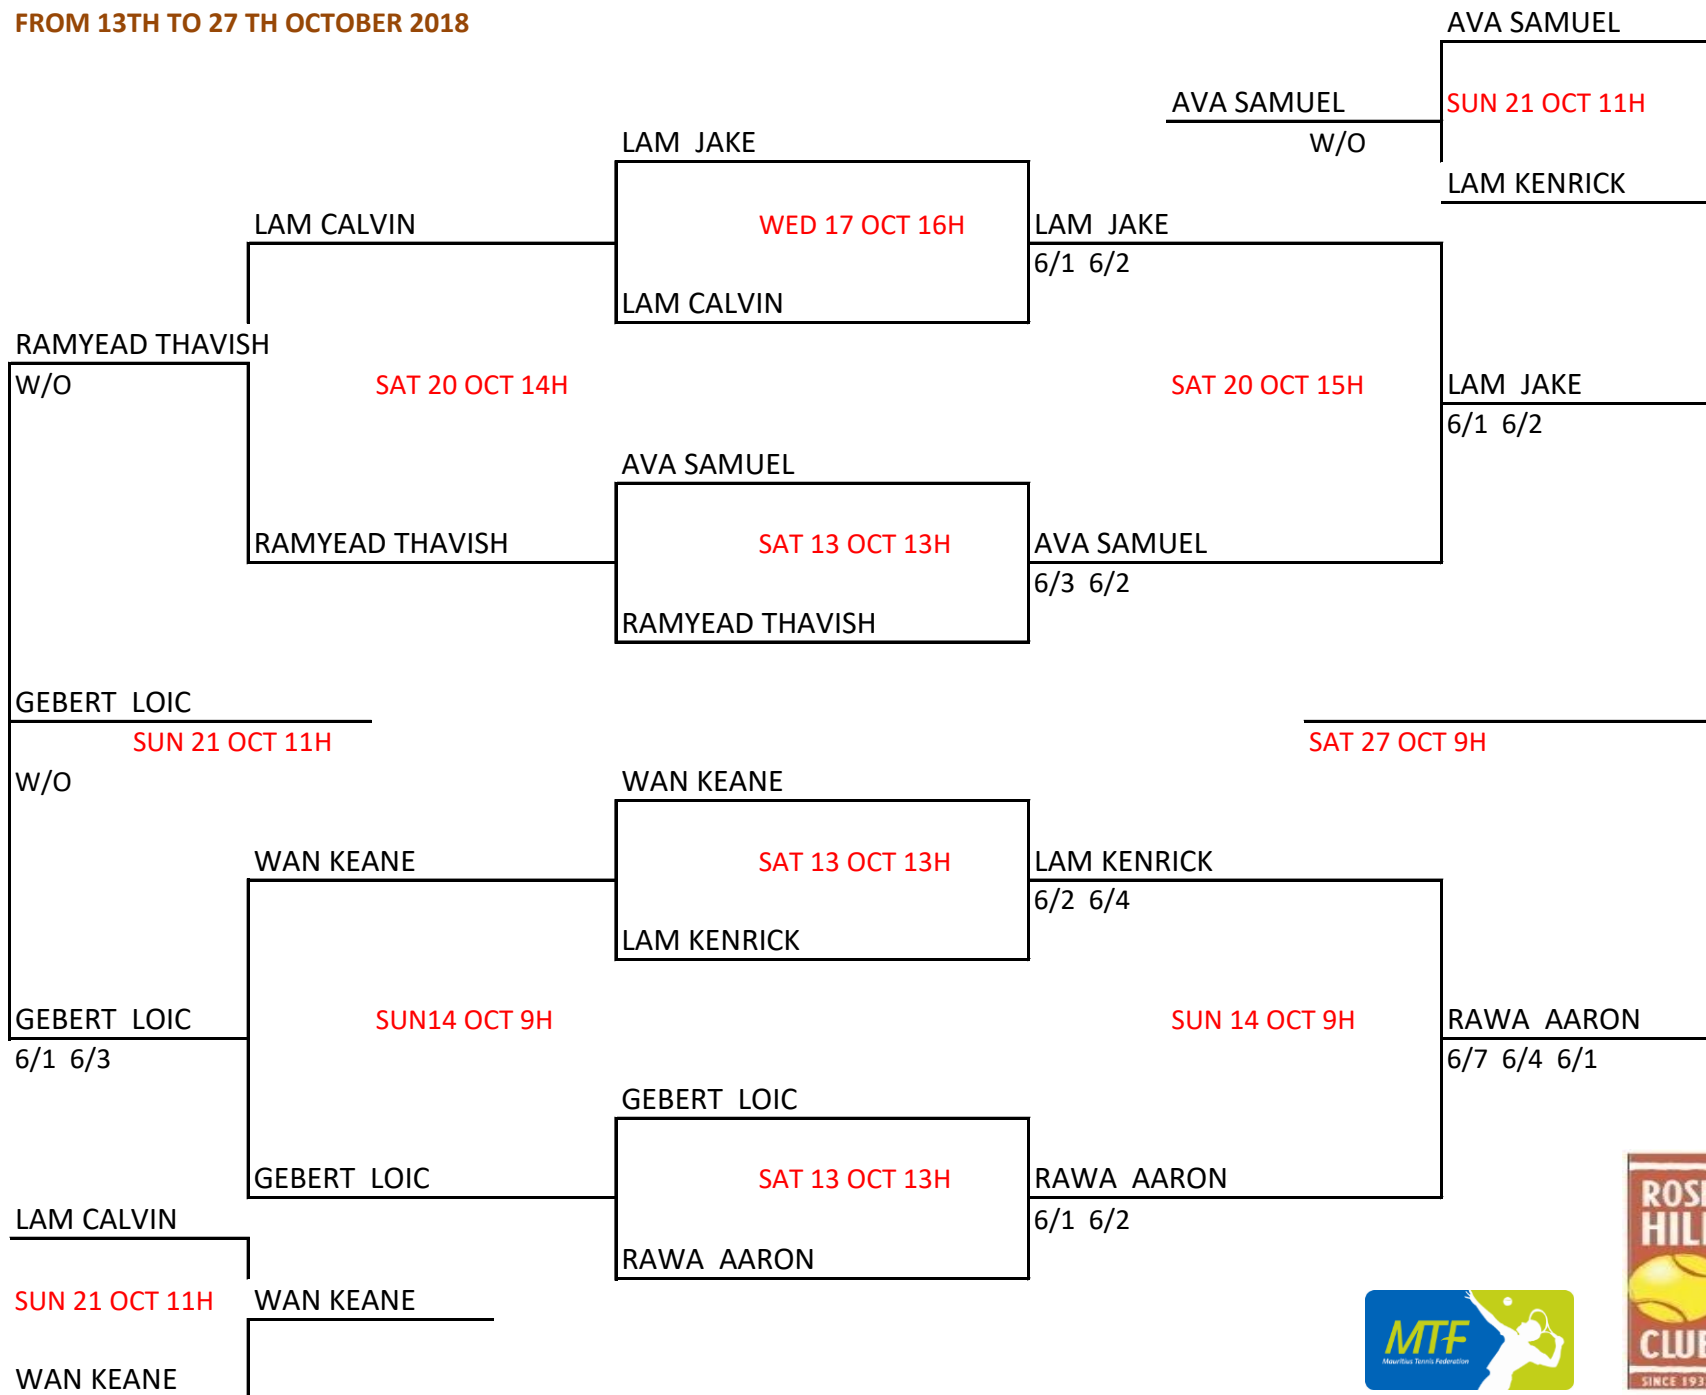

SWAN OPEN 2018

U 14 BOYS

ROSE HILL CLUB AVE CAP BRUCE R HILL
FROM 13TH TO 27 TH OCTOBER 2018