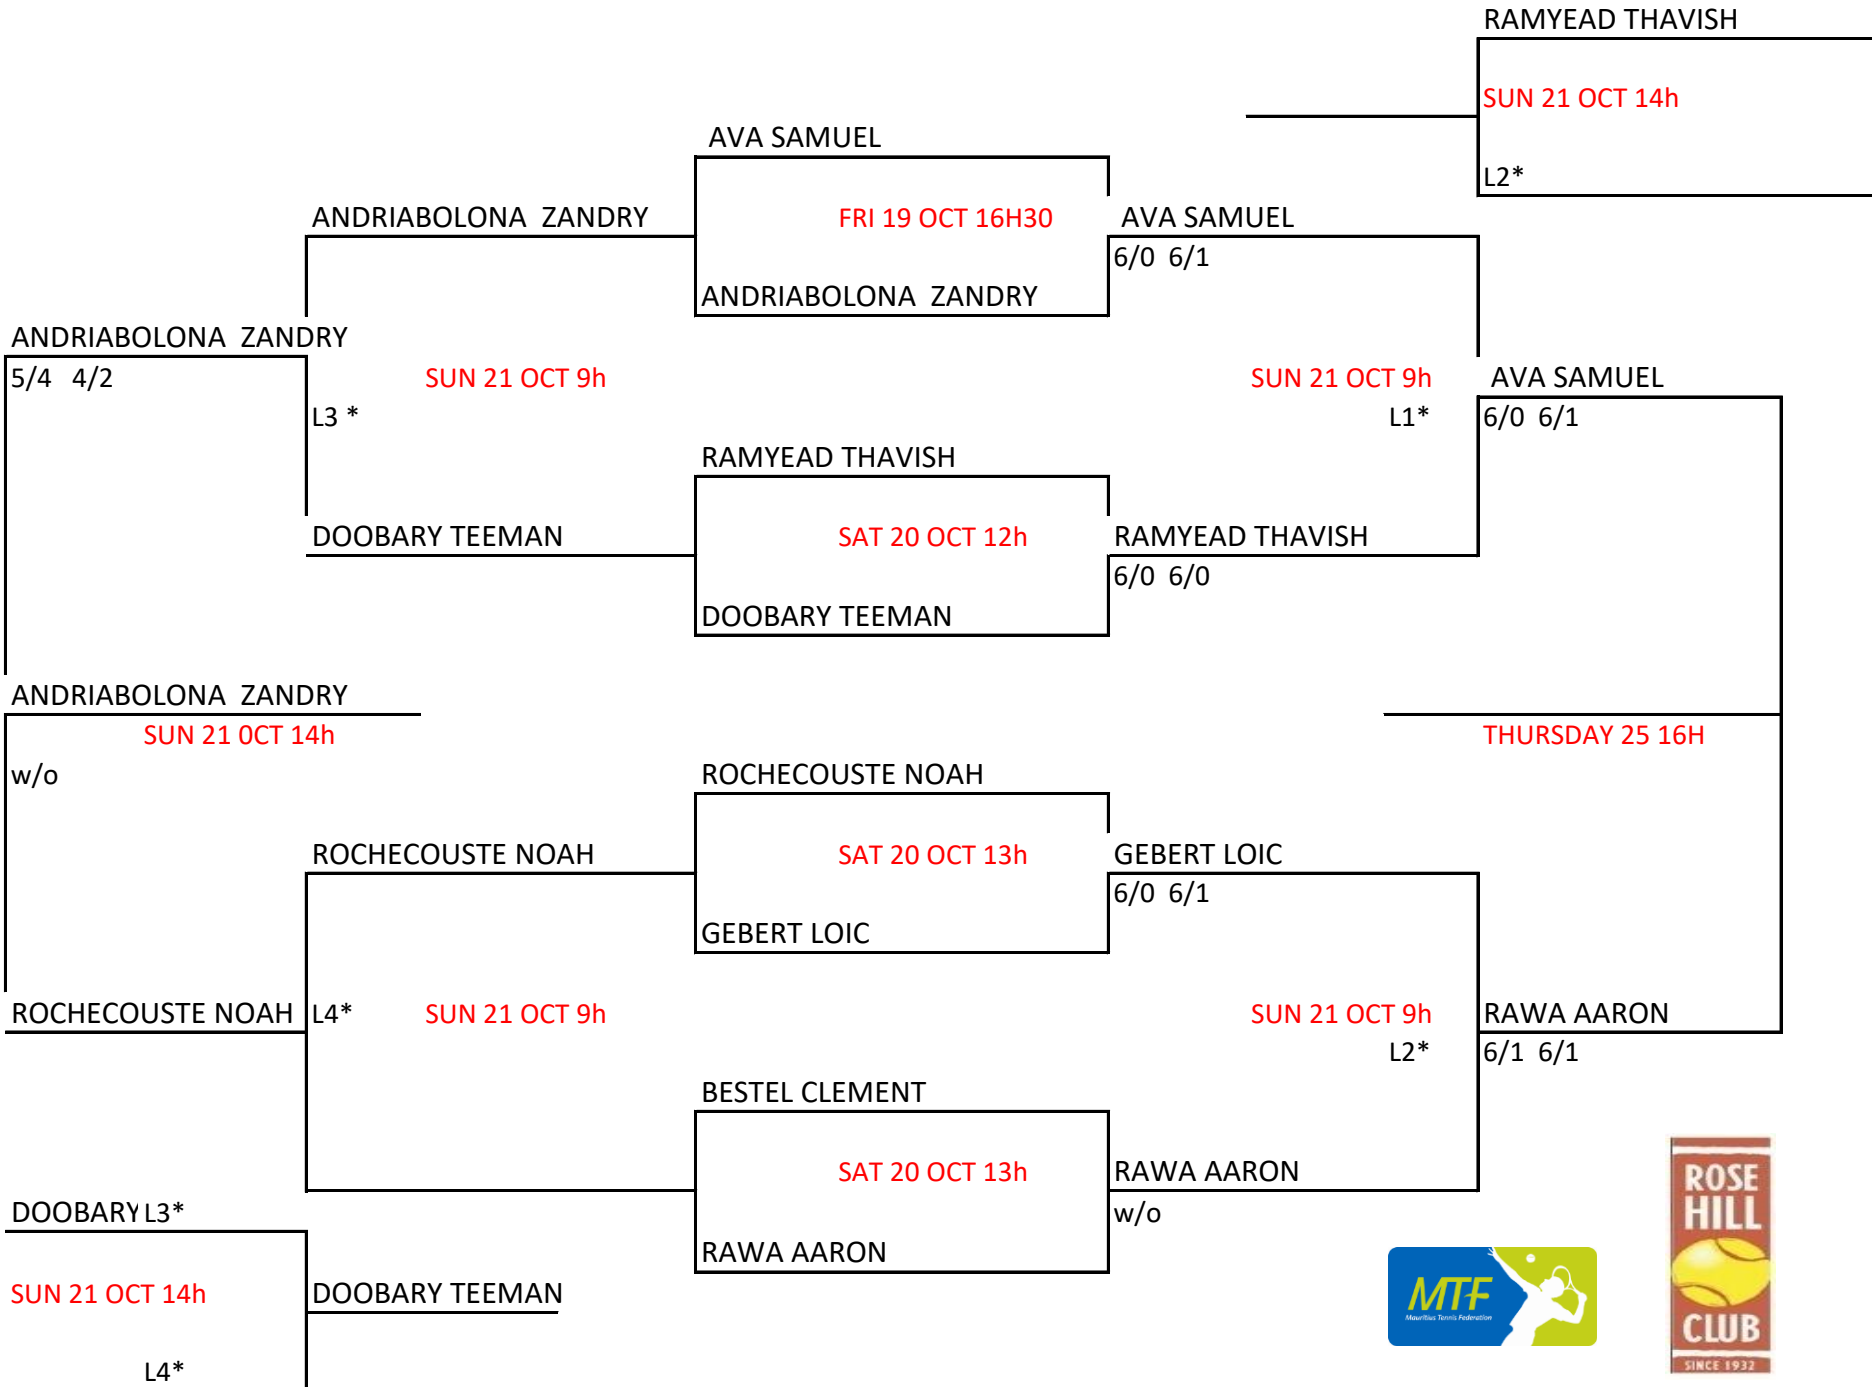

SWAN OPEN 2018

U 12 BOYS

ROSE HILL CLUB AVE CAP BRUCE R HILL
FROM 13TH TO 27 TH OCTOBER 2018