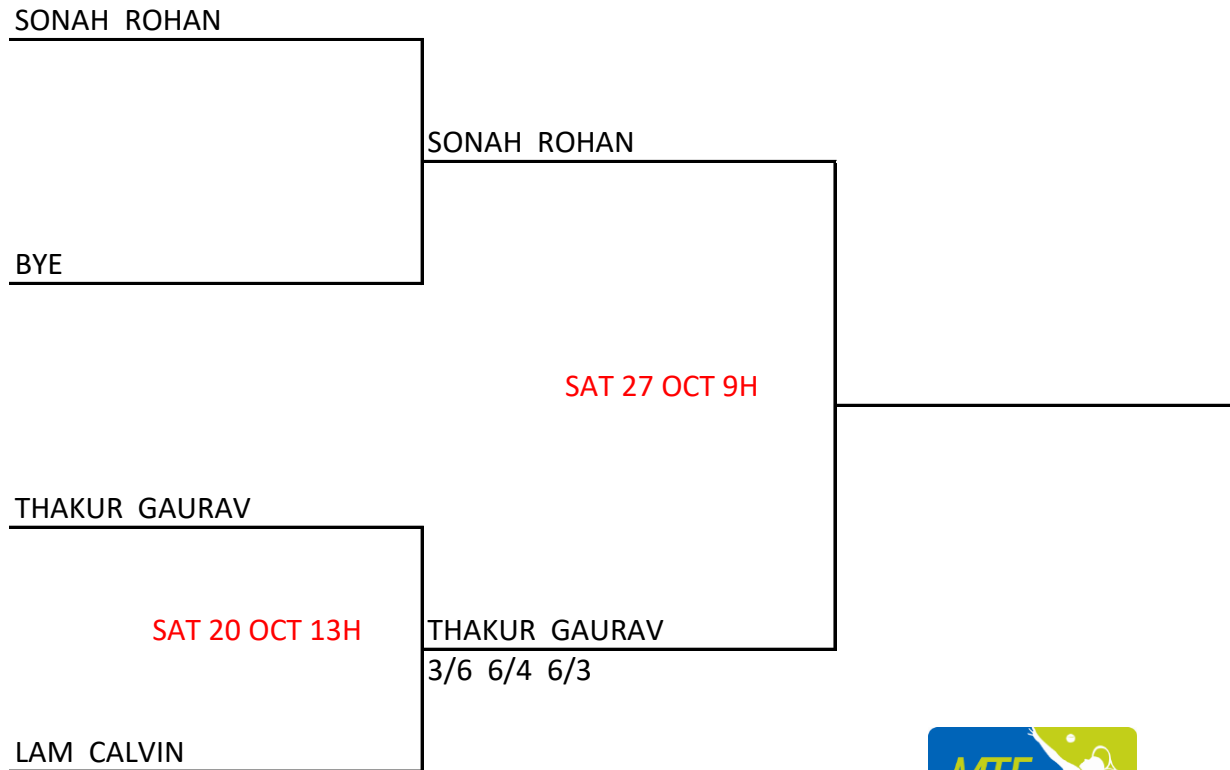

SWAN OPEN 2018

U 16 BOYS

ROSE HILL CLUB AVE CAP BRUCE R HILL
FROM 13TH TO 27 TH OCTOBER 2018