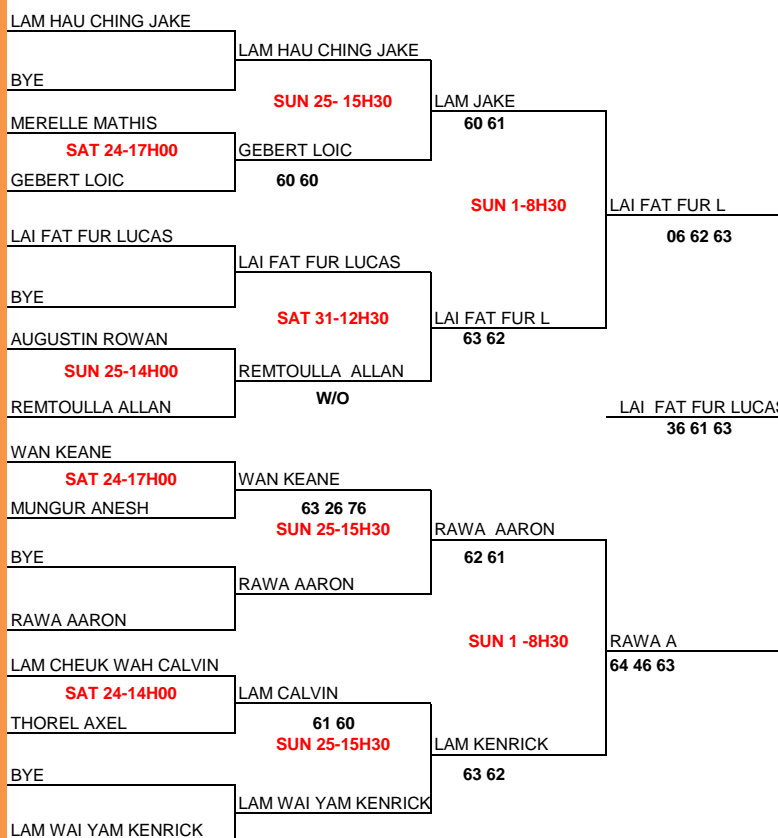

U16 BOYS

NATIONAL TENNIS CENTRE - PETIT CAMP PHOENIX

24 OCT-7 NOV 2020