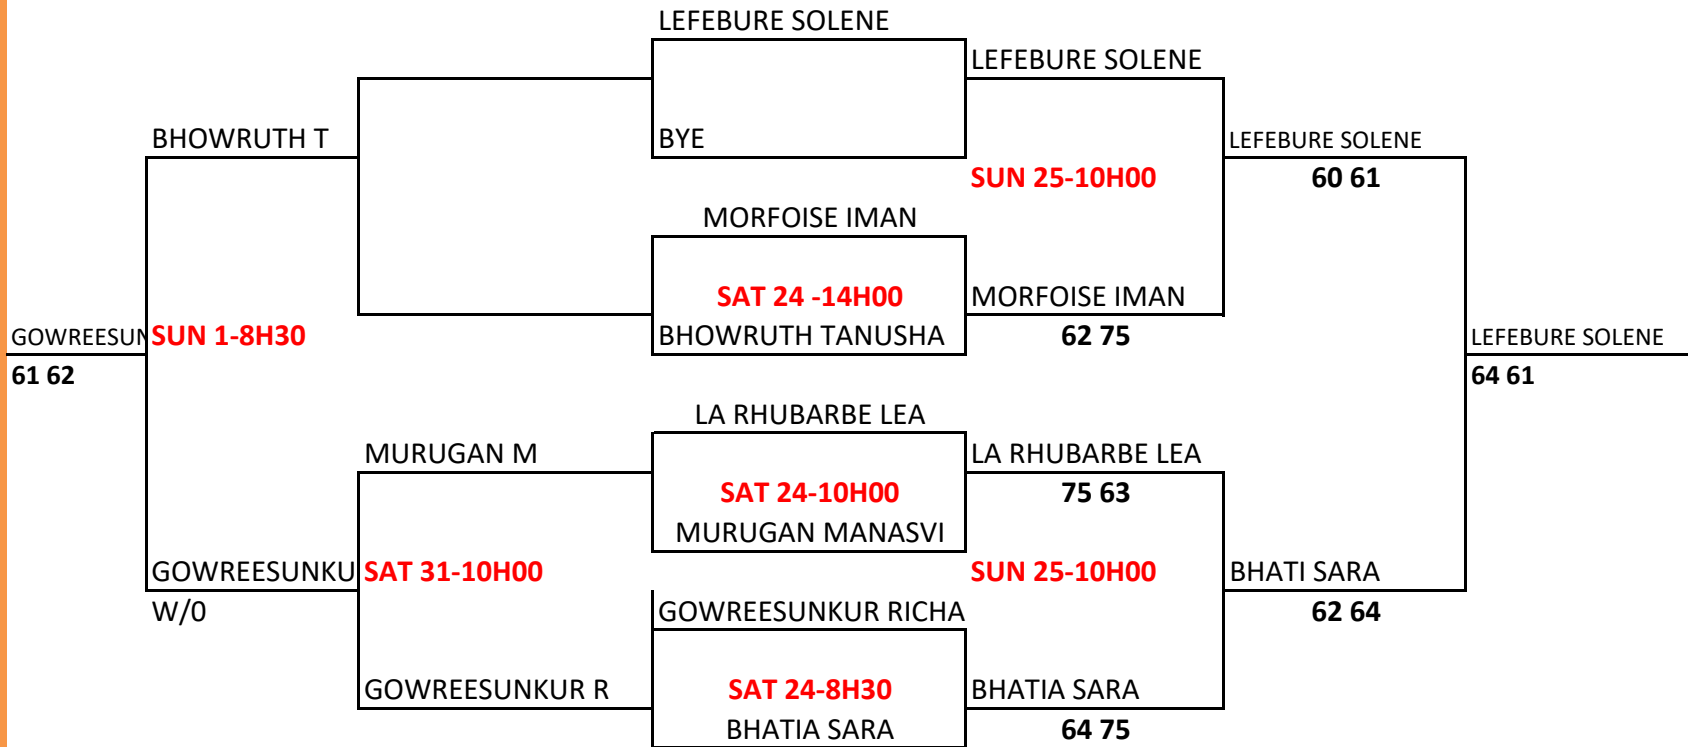

SAT 31-15H30

ROOPUN CHAVI

BYE

ROOPUN CHAVI

ROOPUN CHAVI

U12 GIRLS

NATIONAL TENNIS CENTRE 24 OCT-7 NOV 2020

U14 GIRLS