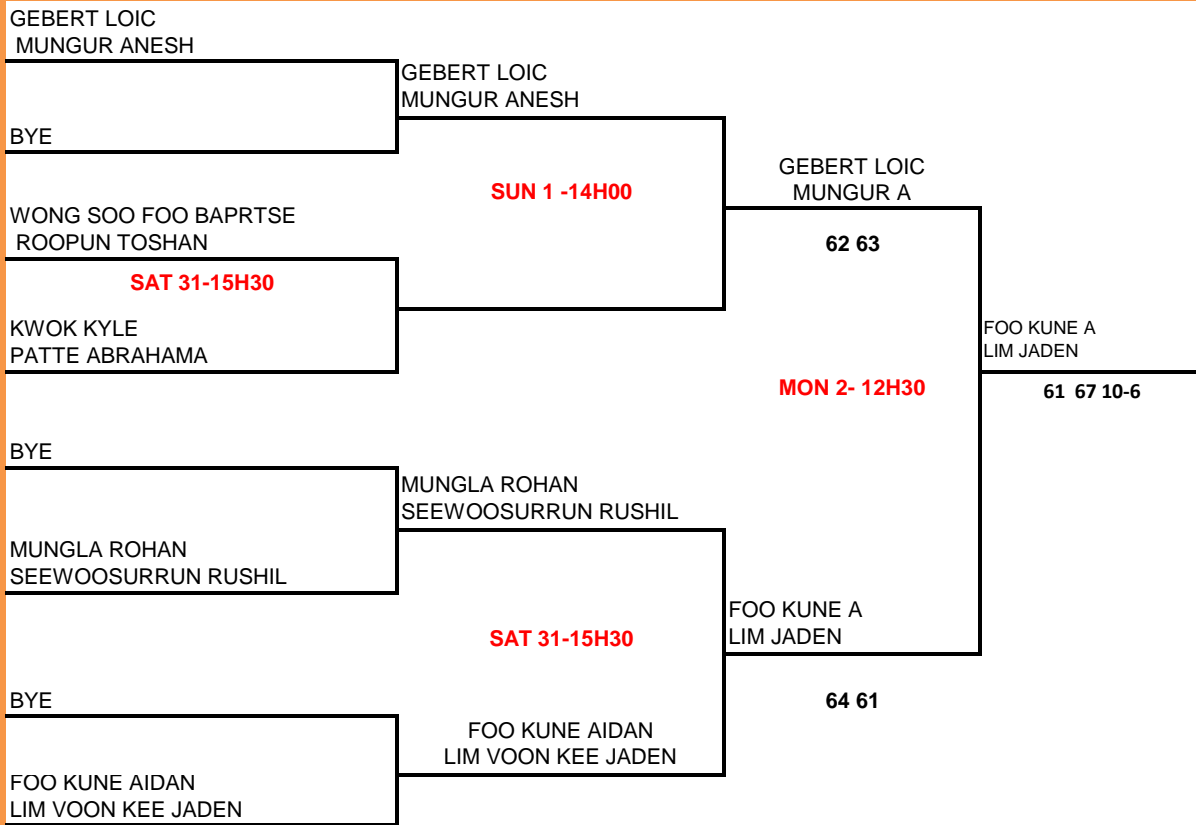

BOYS DOUBLES

NATIONAL TENNIS CENTRE PETIT CAMP PHOENIX

24 OCT -7 NOV 2020