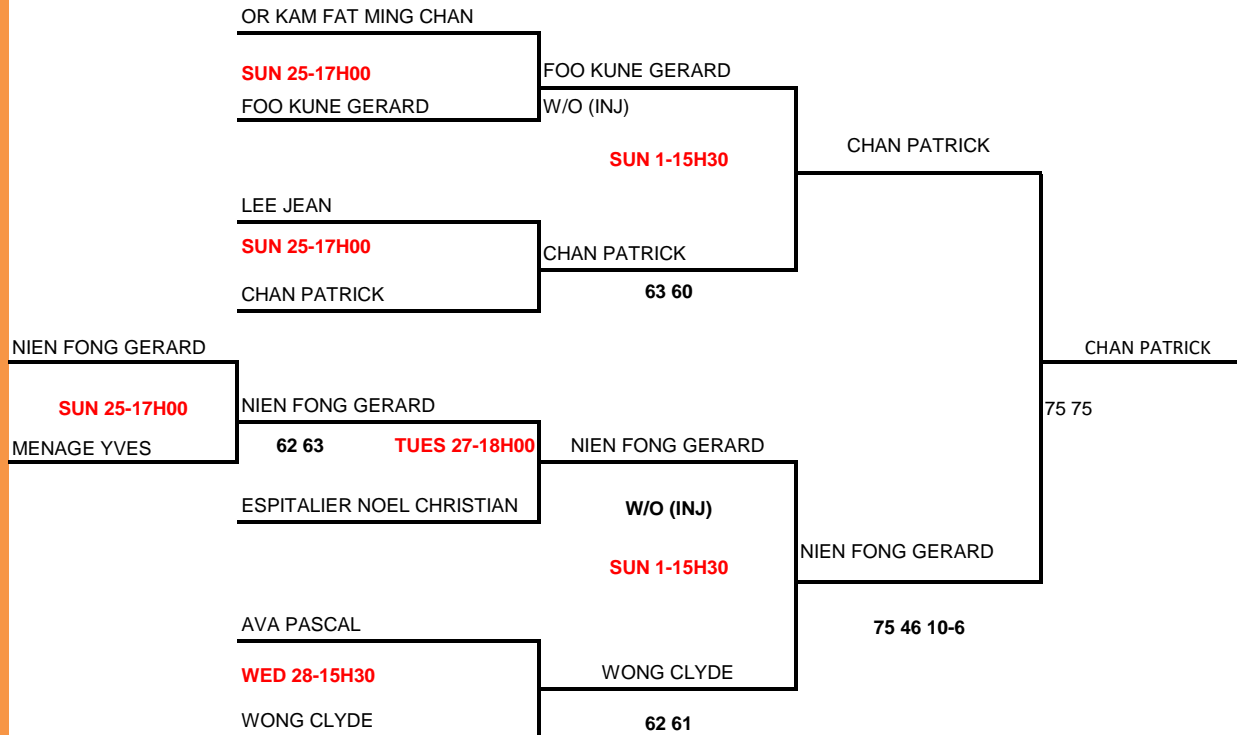

RANDRIAMANALINA ROLAND
ZINNO STEFANO

RANDRIAMANALINA ROLAND
ZINNO STEFANO

50+ MEN SINGLE

NATIONAL TENNIS CENTRE PETIT CAMP PHOENIX

24 OCT -7 NOV 2020

U10 GIRLS

NATIONAL TENNIS CENTRE PETIT CAMP PHOENIX

24 OCT -7 NOV 2020