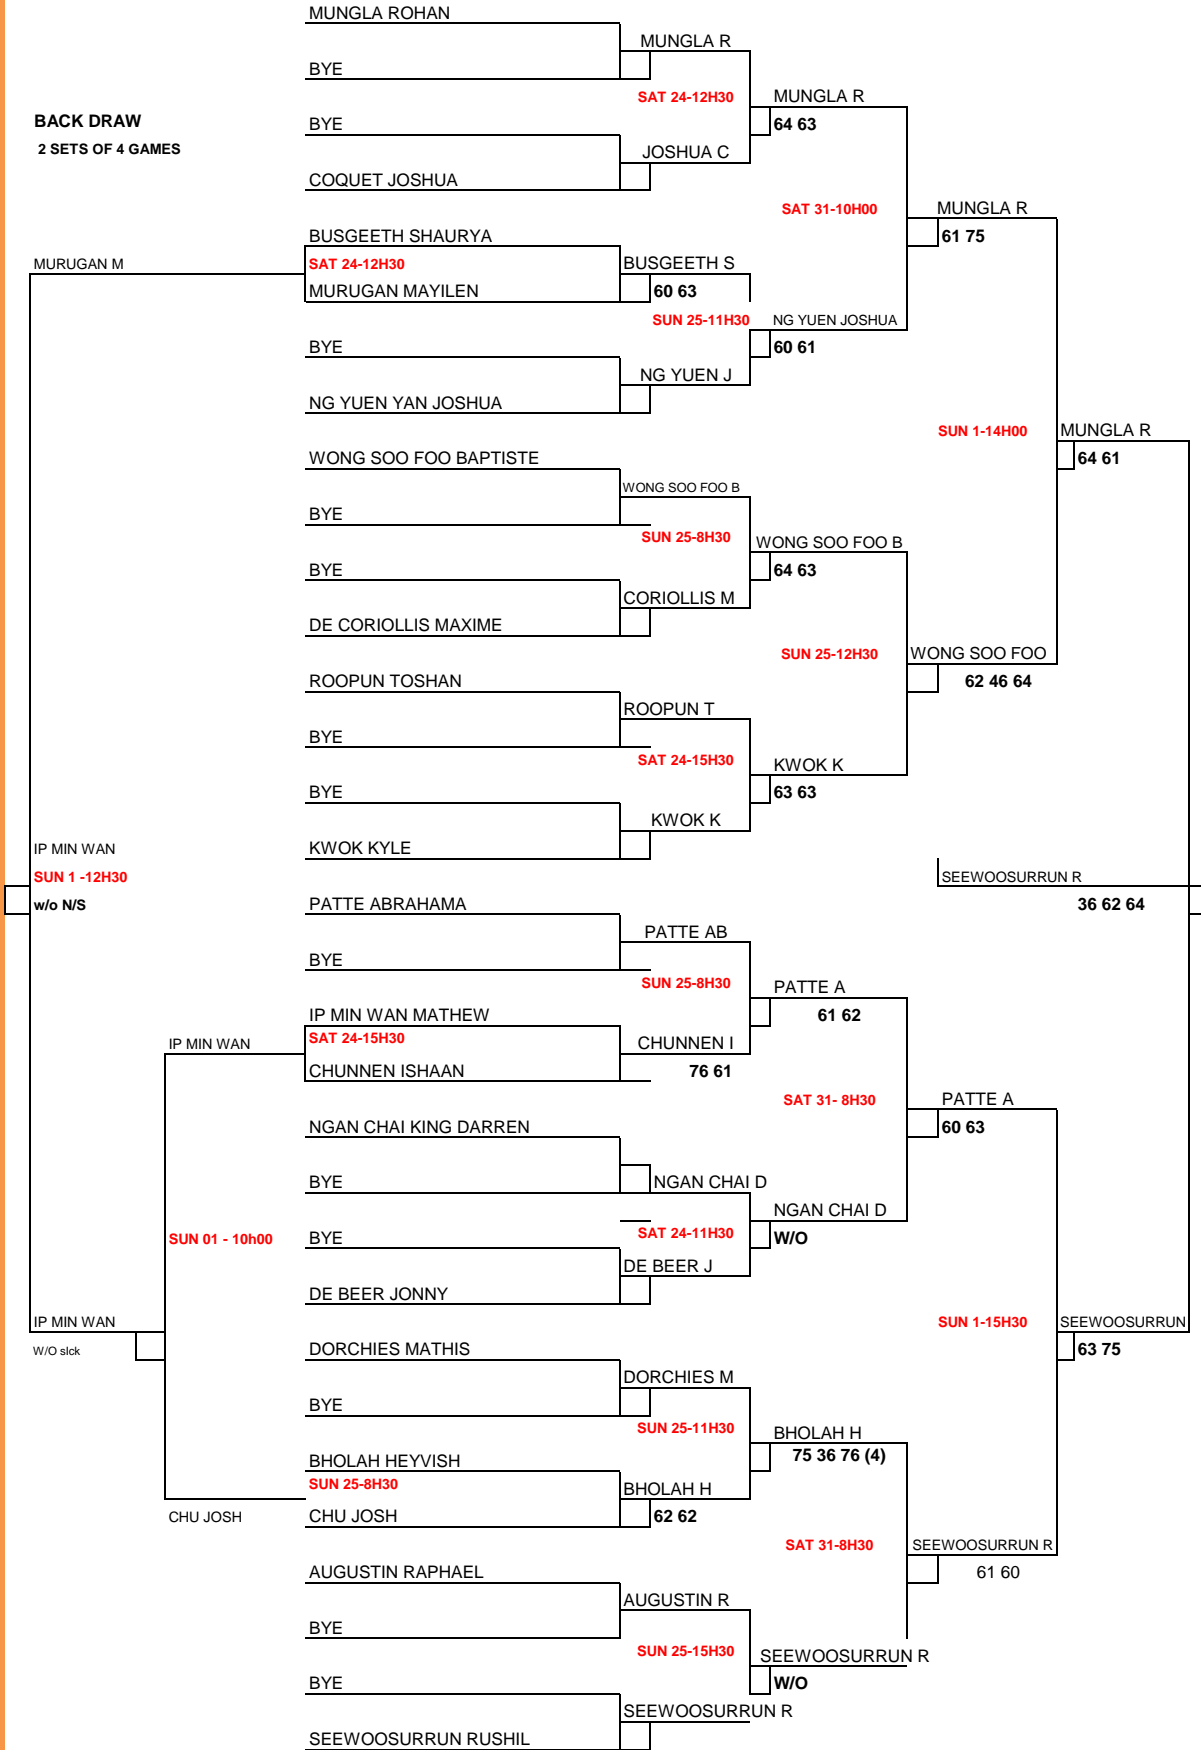

U8 BOYS

NATIONAL TENNIS CENTRE 24 Oct-07 Nov 2020

BACK DRAW

WINNER

BACK DRAW

2 SETS OF 4 GAMES

BACK DRAW
2 SETS OF 4 GAMES

U16 BOYS