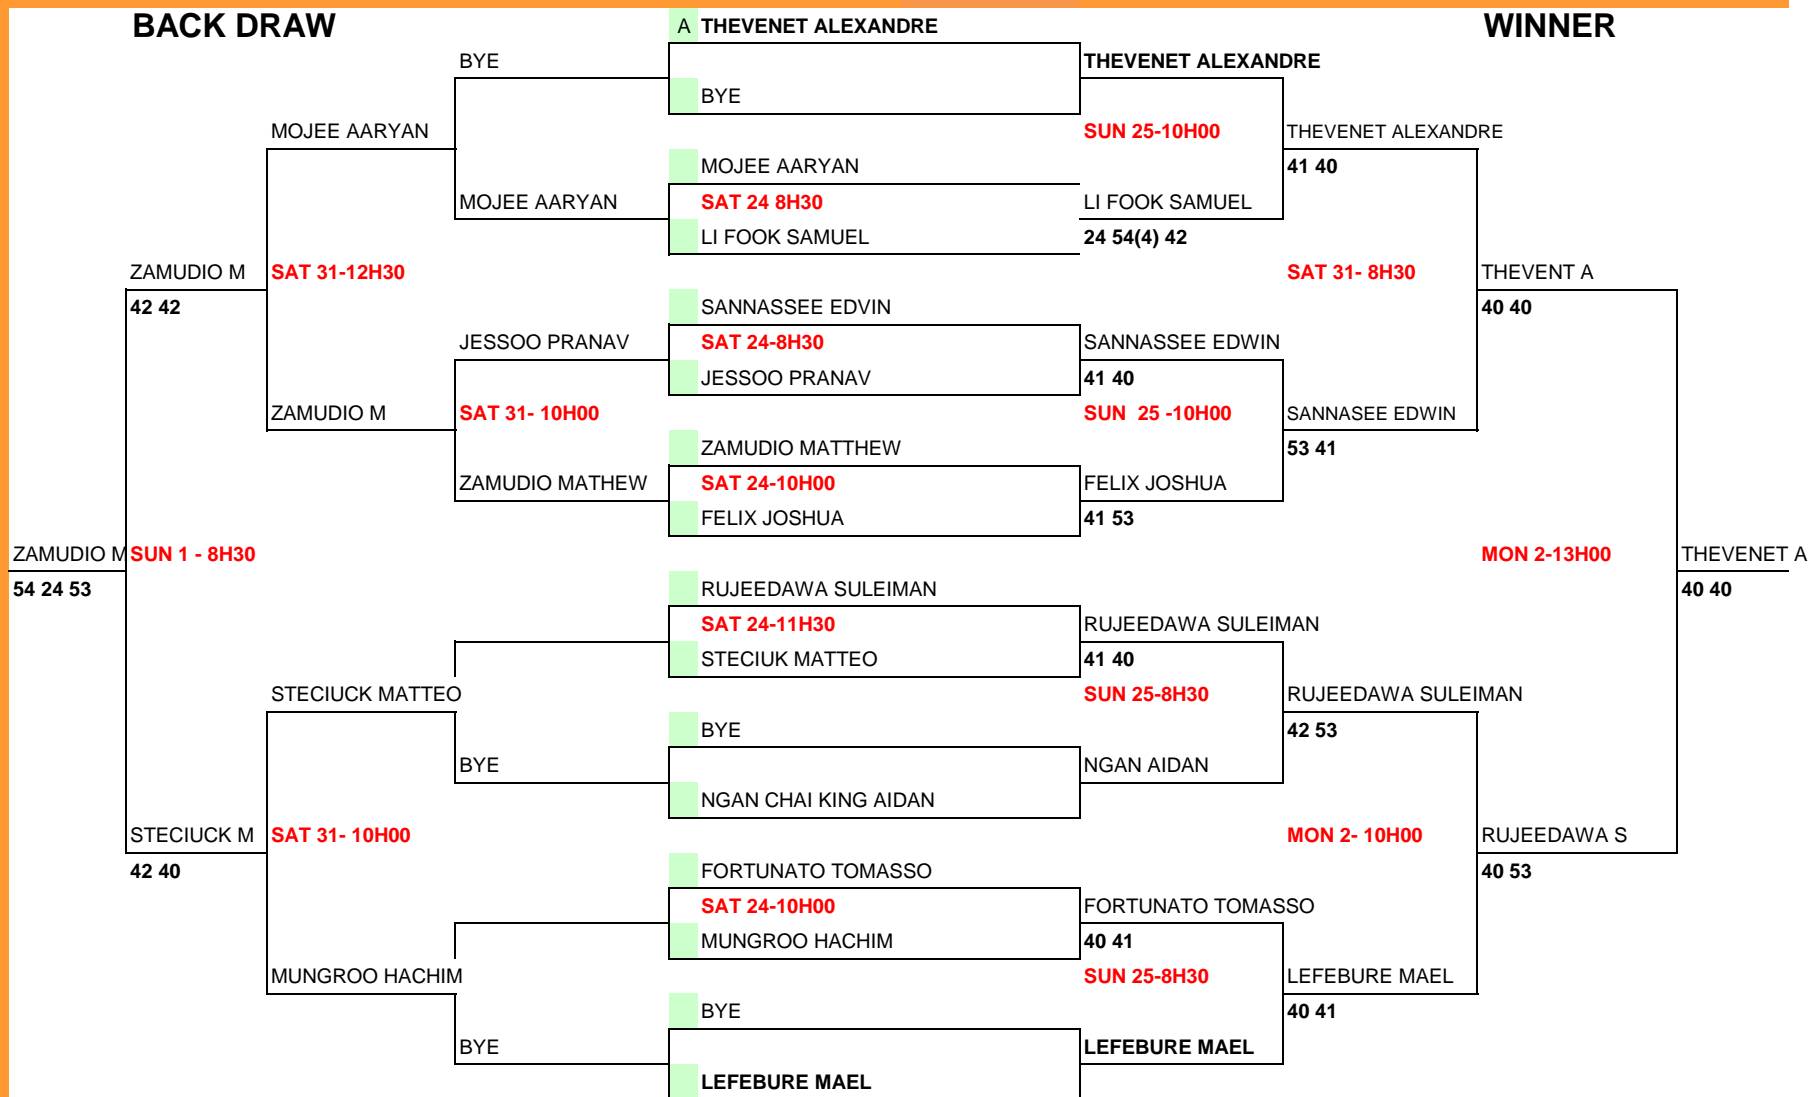

U8 BOYS

NATIONAL TENNIS CENTRE 24 Oct-07 Nov 2020

BACK DRAW

WINNER

BACK DRAW

2 SETS OF 4 GAMES

BACK DRAW
2 SETS OF 4 GAMES

U16 BOYS