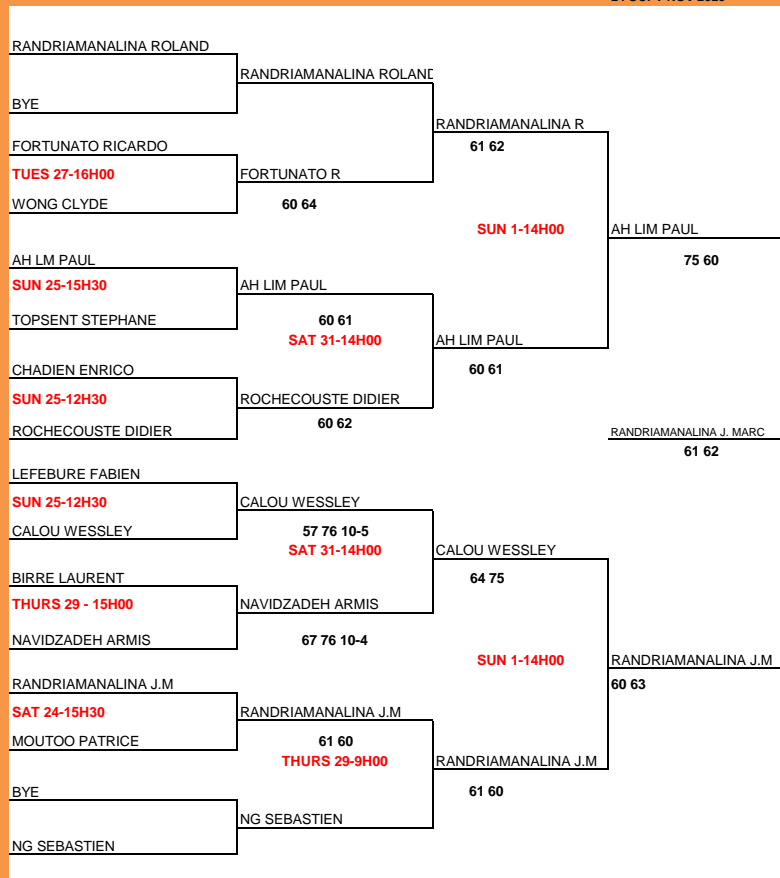

40+ MEN SINGLE

NATIONAL TENNIS CENTRE - PETIT CAMP PHOENIX

24 OCT-7 NOV 2020

40+ MEN DOUBLES

NATIONAL TENNIS CENTRE PETIT CAMP PHOENIX

24 OCT -7 NOV 2020

OR KAM FAT MING CHAN
NIEN FONG GERARD

SAT 31-17H00