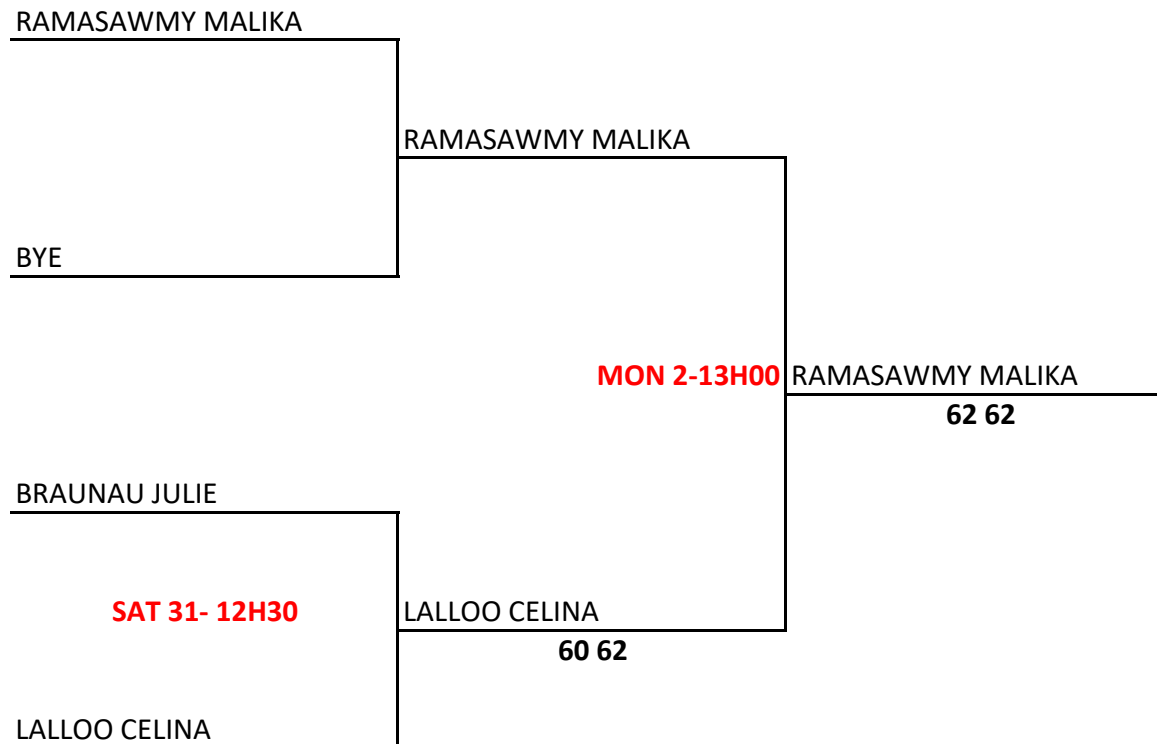

SAT 31-15H30

ROOPUN CHAVI

BYE

ROOPUN CHAVI

ROOPUN CHAVI

U12 GIRLS

NATIONAL TENNIS CENTRE 24 OCT-7 NOV 2020

U14 GIRLS

NATIONAL TENNIS CENTRE PETIT CAMP PHOENIX

24 OCT -7 NOV 2020

U16 GIRLS SINGLE

NATIONAL TENNIS CENTRE 24 OCT -7 NOV 2020

WOMEN SINGLES

NATIONAL TENNIS CENTRE PETIT CAMP PHOENIX

24 OCT -7 NOV 2020

WOMEN SINGLES 40+