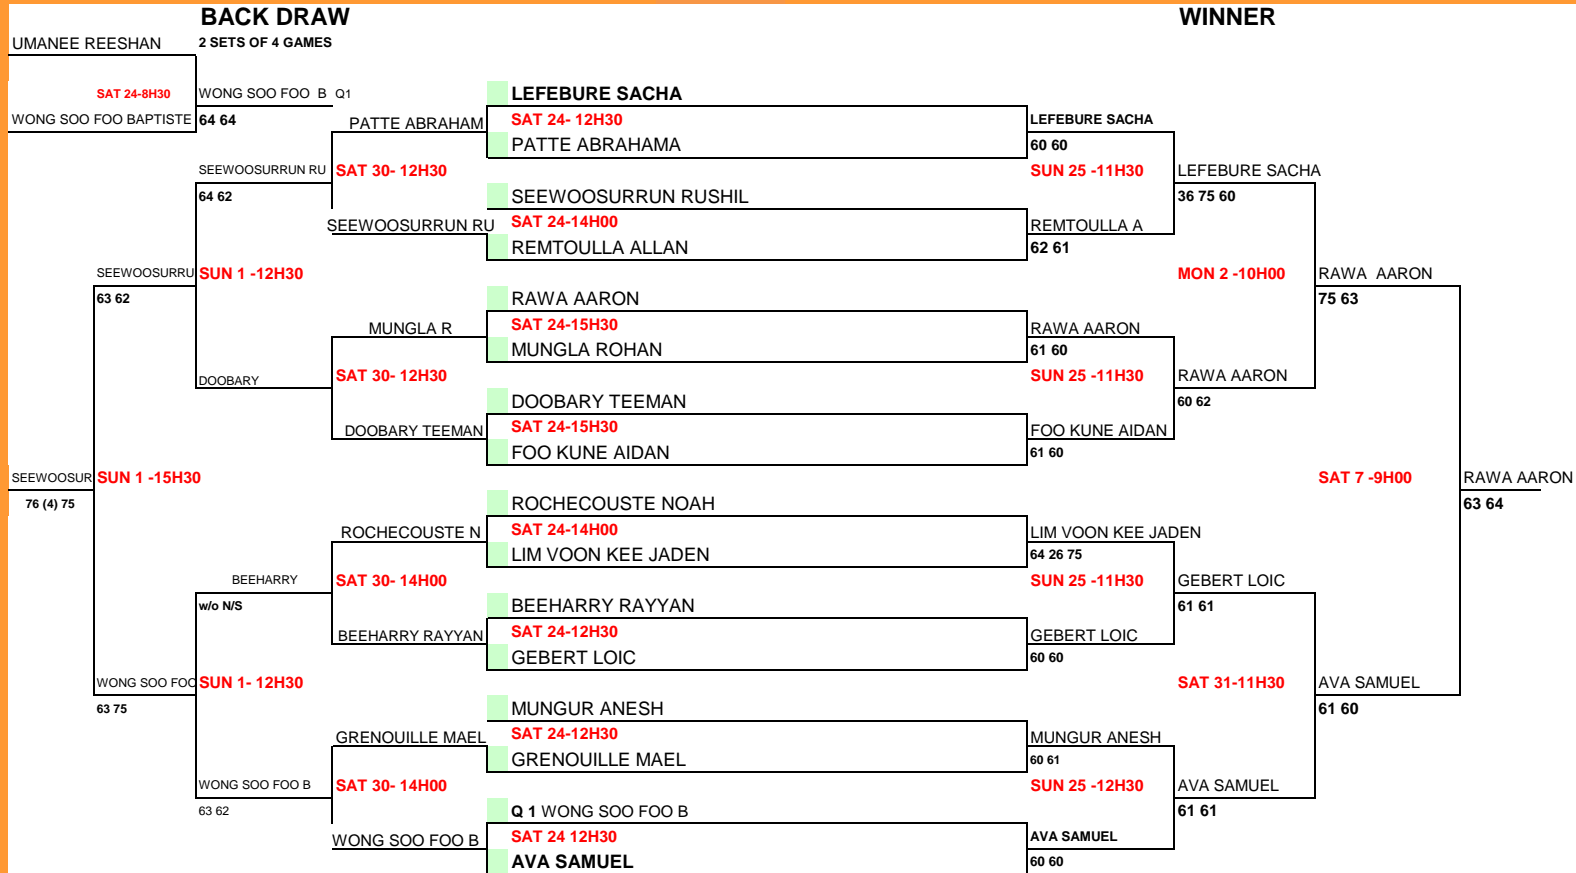

U8 BOYS

NATIONAL TENNIS CENTRE 24 Oct-07 Nov 2020

BACK DRAW

WINNER

BACK DRAW

2 SETS OF 4 GAMES

BACK DRAW
2 SETS OF 4 GAMES

U16 BOYS