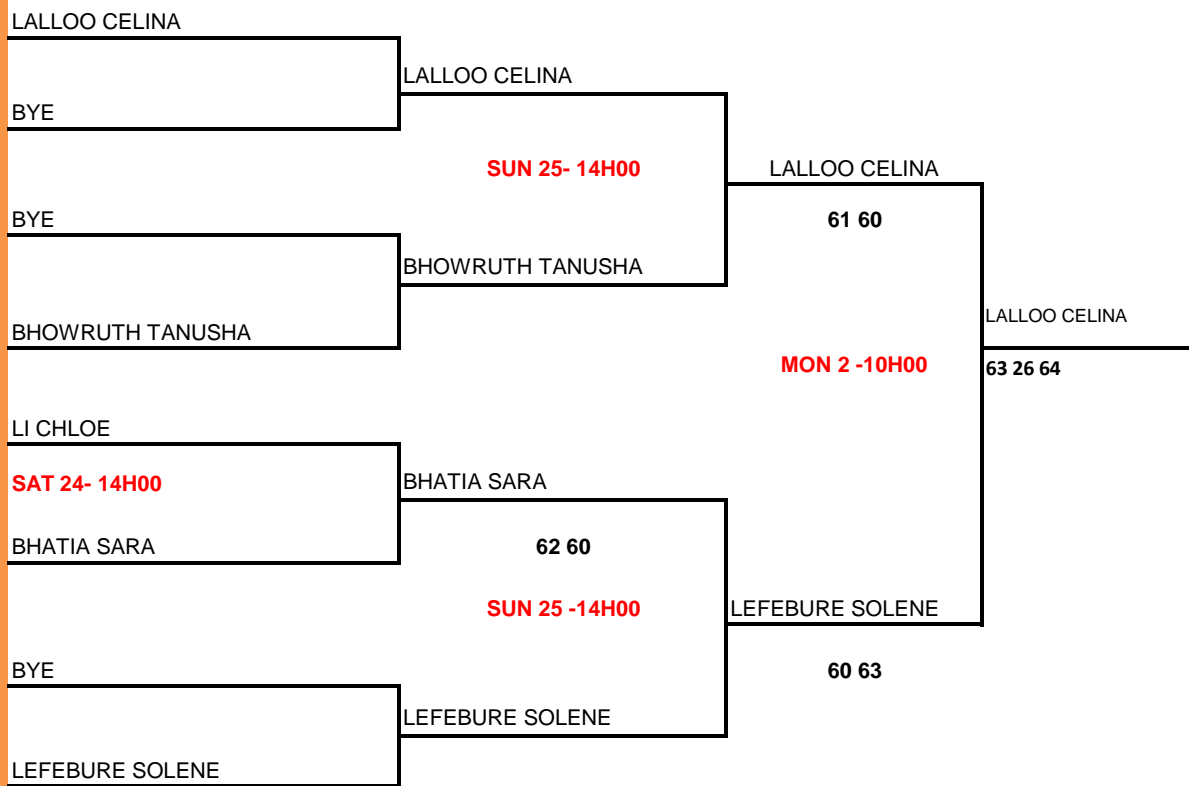

U14 GIRLS

NATIONAL TENNIS CENTRE PETIT CAMP PHOENIX

24 OCT -7 NOV 2020