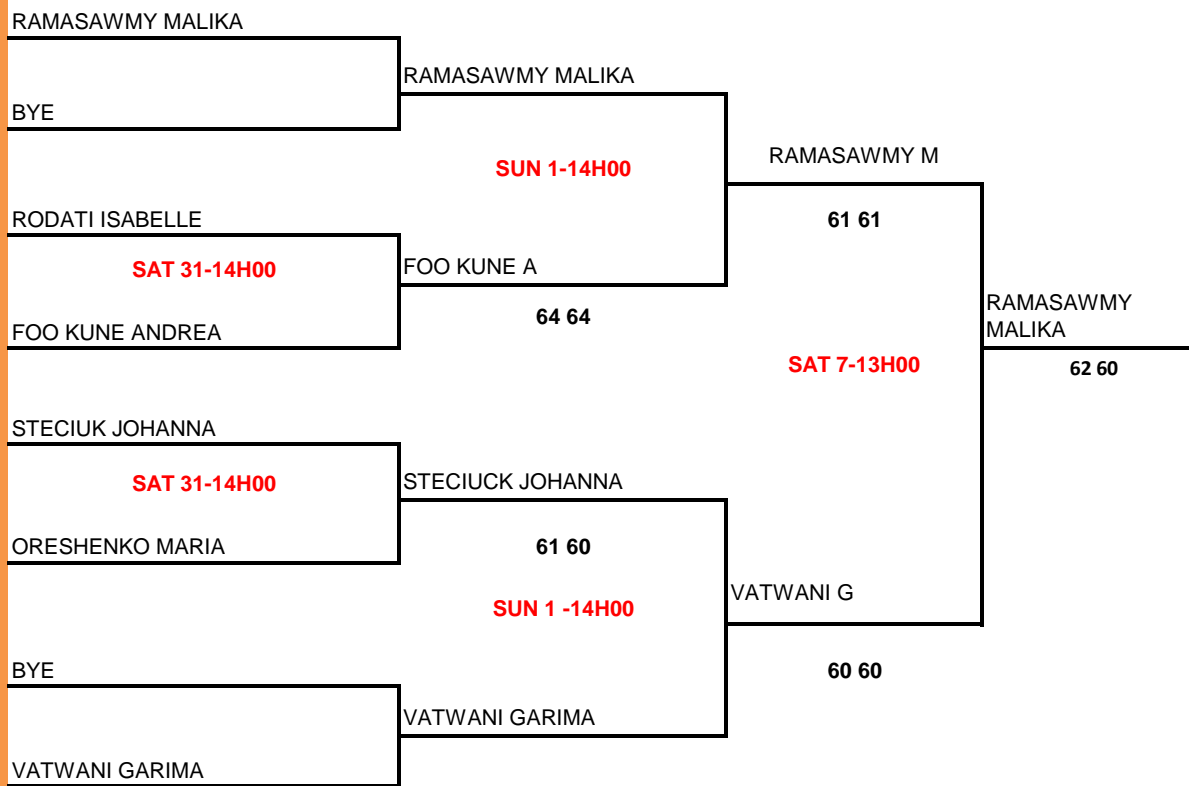

SAT 31-15H30

ROOPUN CHAVI

BYE

ROOPUN CHAVI

ROOPUN CHAVI

U12 GIRLS

NATIONAL TENNIS CENTRE 24 OCT-7 NOV 2020

U14 GIRLS

NATIONAL TENNIS CENTRE PETIT CAMP PHOENIX

24 OCT -7 NOV 2020

U16 GIRLS SINGLE

NATIONAL TENNIS CENTRE 24 OCT -7 NOV 2020

WOMEN SINGLES

NATIONAL TENNIS CENTRE PETIT CAMP PHOENIX

24 OCT -7 NOV 2020

WOMEN SINGLES 40+