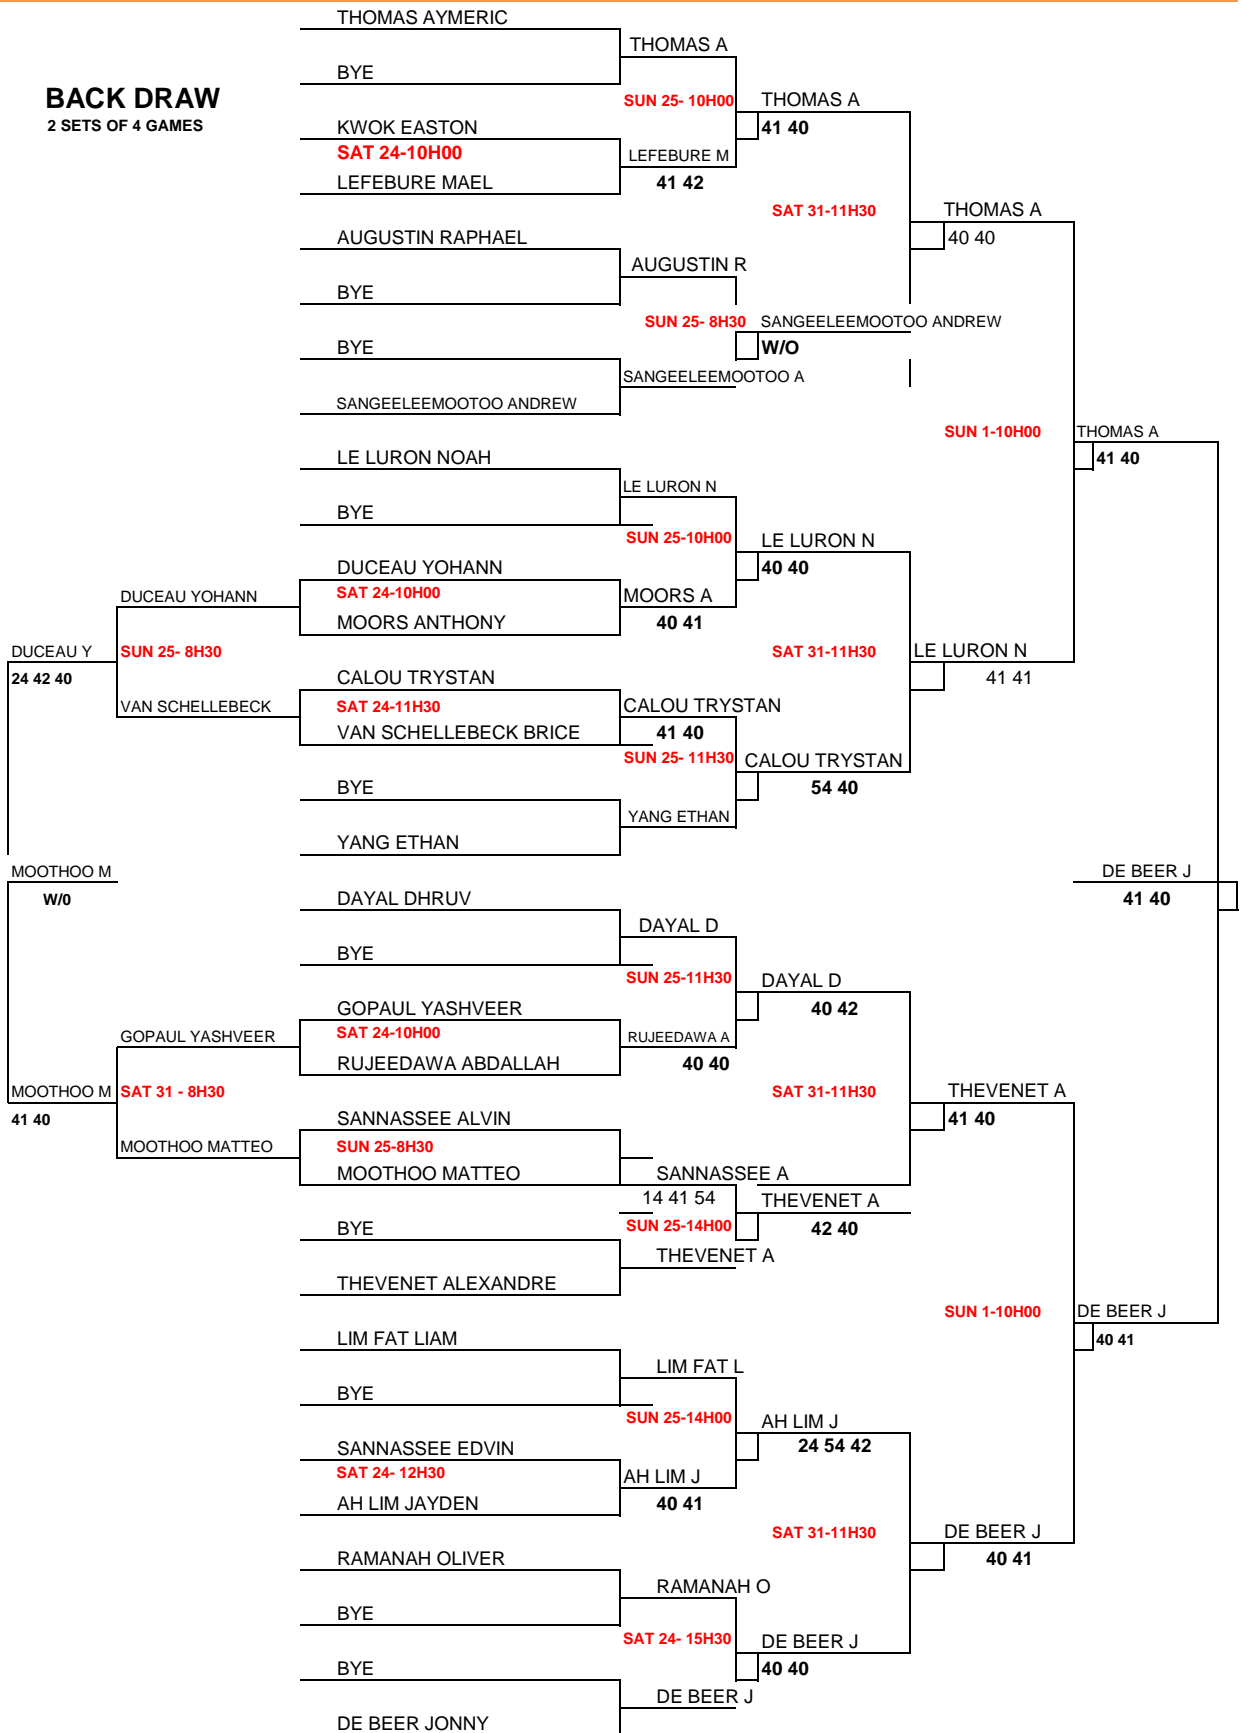

U8 BOYS

NATIONAL TENNIS CENTRE 24 Oct-07 Nov 2020

BACK DRAW

WINNER

BACK DRAW

2 SETS OF 4 GAMES

BACK DRAW
2 SETS OF 4 GAMES

U16 BOYS