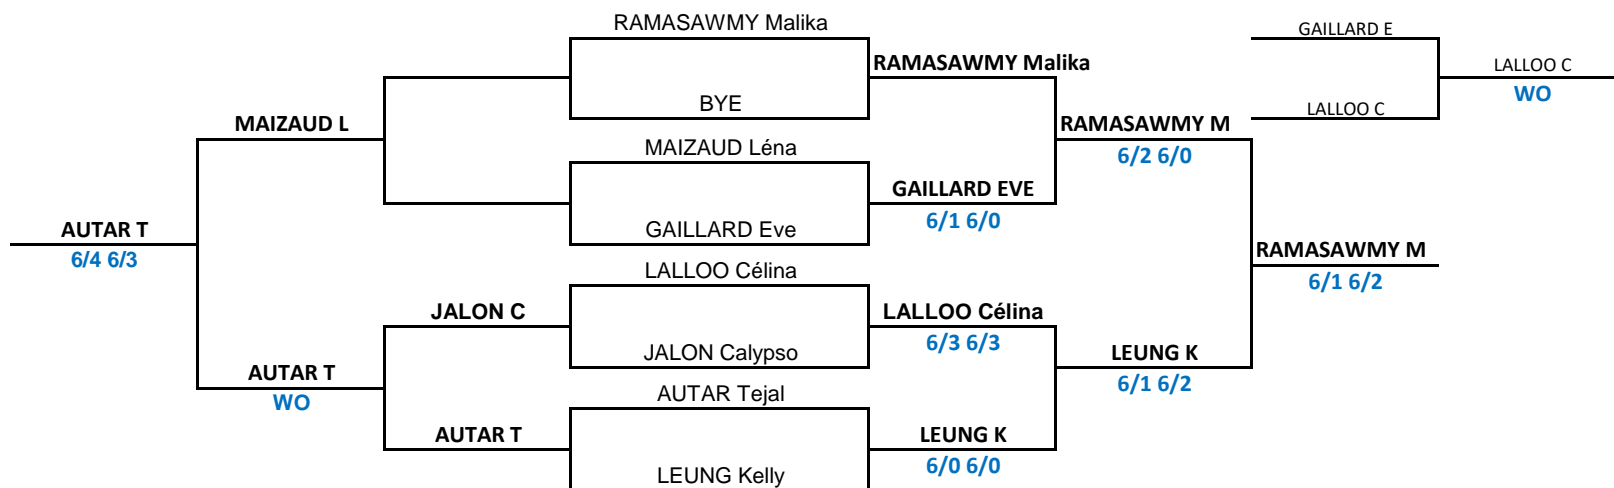

## EMCAR SPORTS OPEN 2018 – GIRLS 12 & Under

TENNIS NORD MAPOU - 2nd JUNE - 16th JUNE 2018

 EMCAR SPORTS	LALLOO Céline	LEUNG Keira	JESSOO Tejaswini	JALON Briseis
LALLOO Céline	 EMCAR SPORTS	6/3 3/6 3/6	6/1 6/0	6/3 6/2
LEUNG Keira	3/6 6/3 6/3	 EMCAR SPORTS	6/1 6/2	6/0 6/1
JESSOO Tejaswini	1/6 0/6	1/6 2/6	 EMCAR SPORTS	6/1 6/3
JALON Briseis	3/6 2/6	1-Jun	1/6 3/6	 EMCAR SPORTS

# EMCAR SPORTS OPEN 2018 – GIRLS 14 AND UNDER

TENNIS NORD MAPOU - 2nd JUNE - 16th JUNE 2018