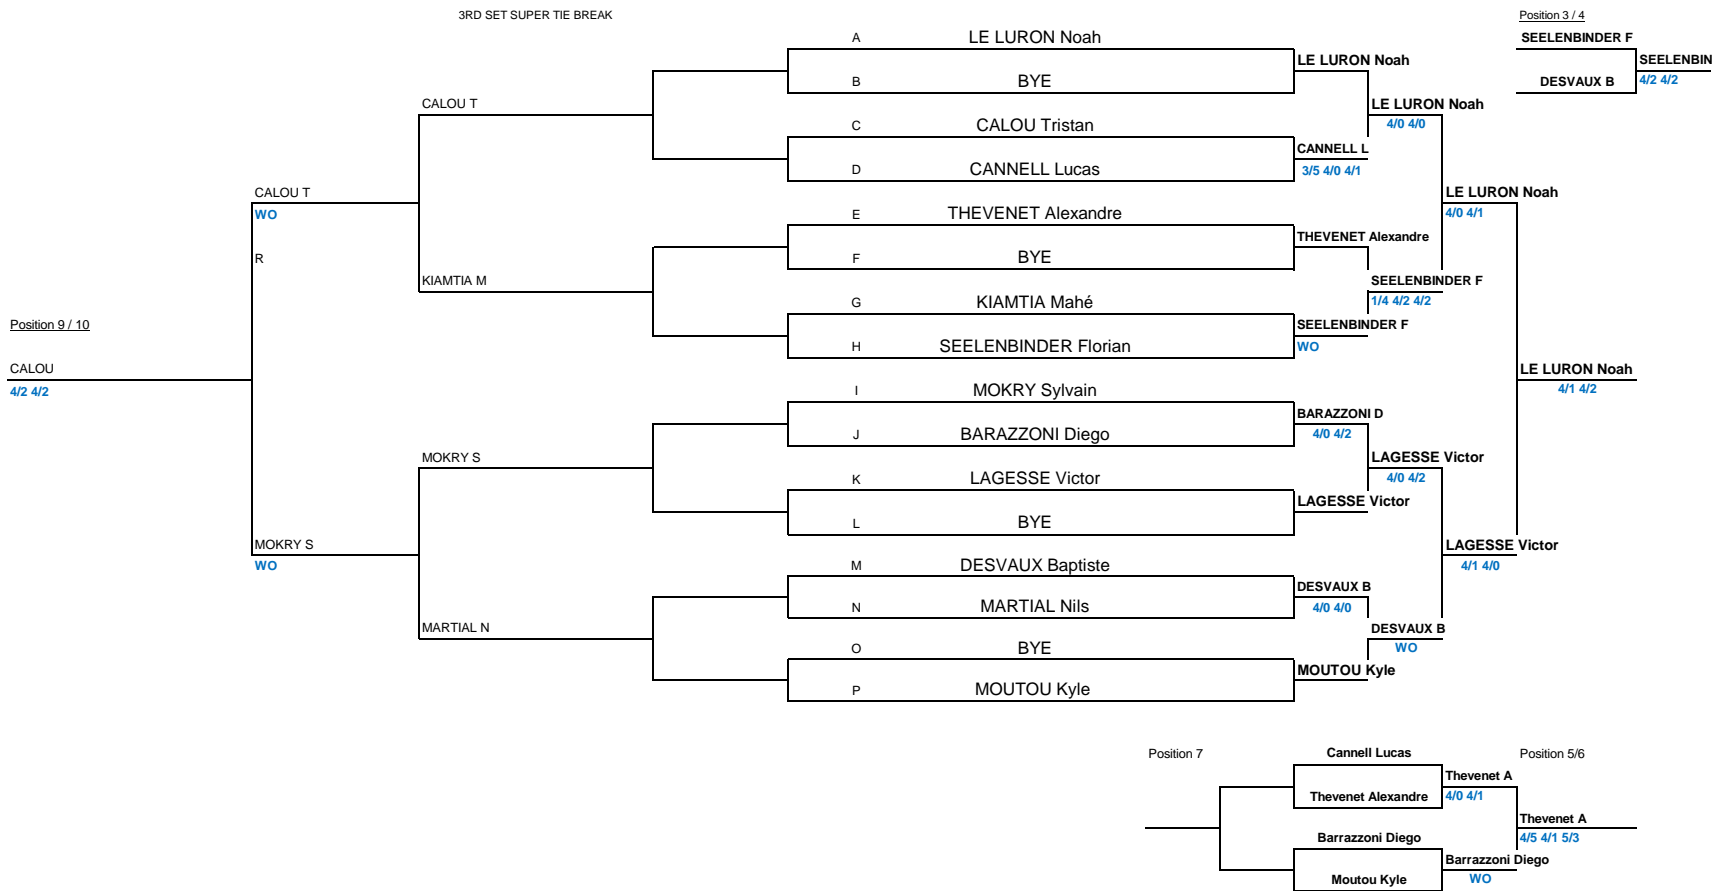

BACK DRAW

2 SETS OF 4 GAMES
3RD SET SUPER TIE BREAK

WINNER