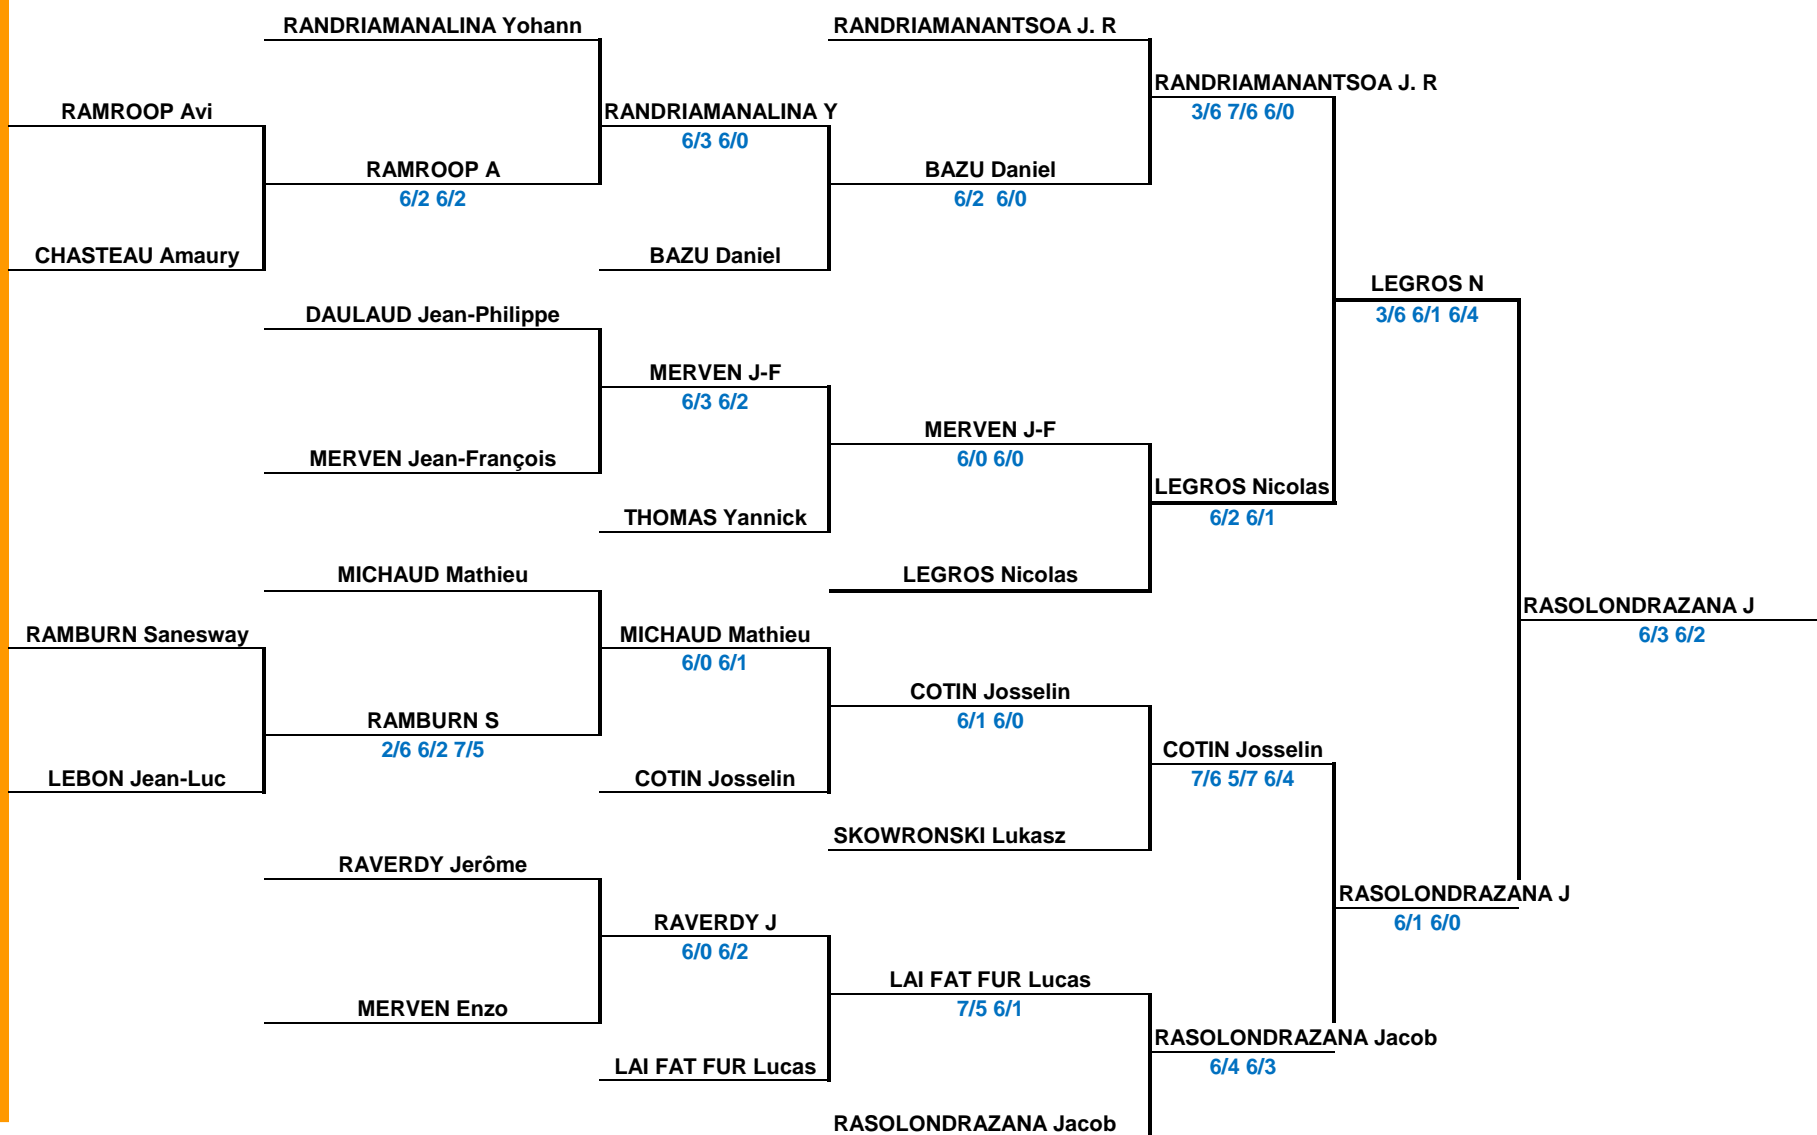

EMCAR SPORTS OPEN 2018 – MEN'S SINGLES

TENNIS NORD MAPOU - 2nd JUNE - 16th JUNE 2018