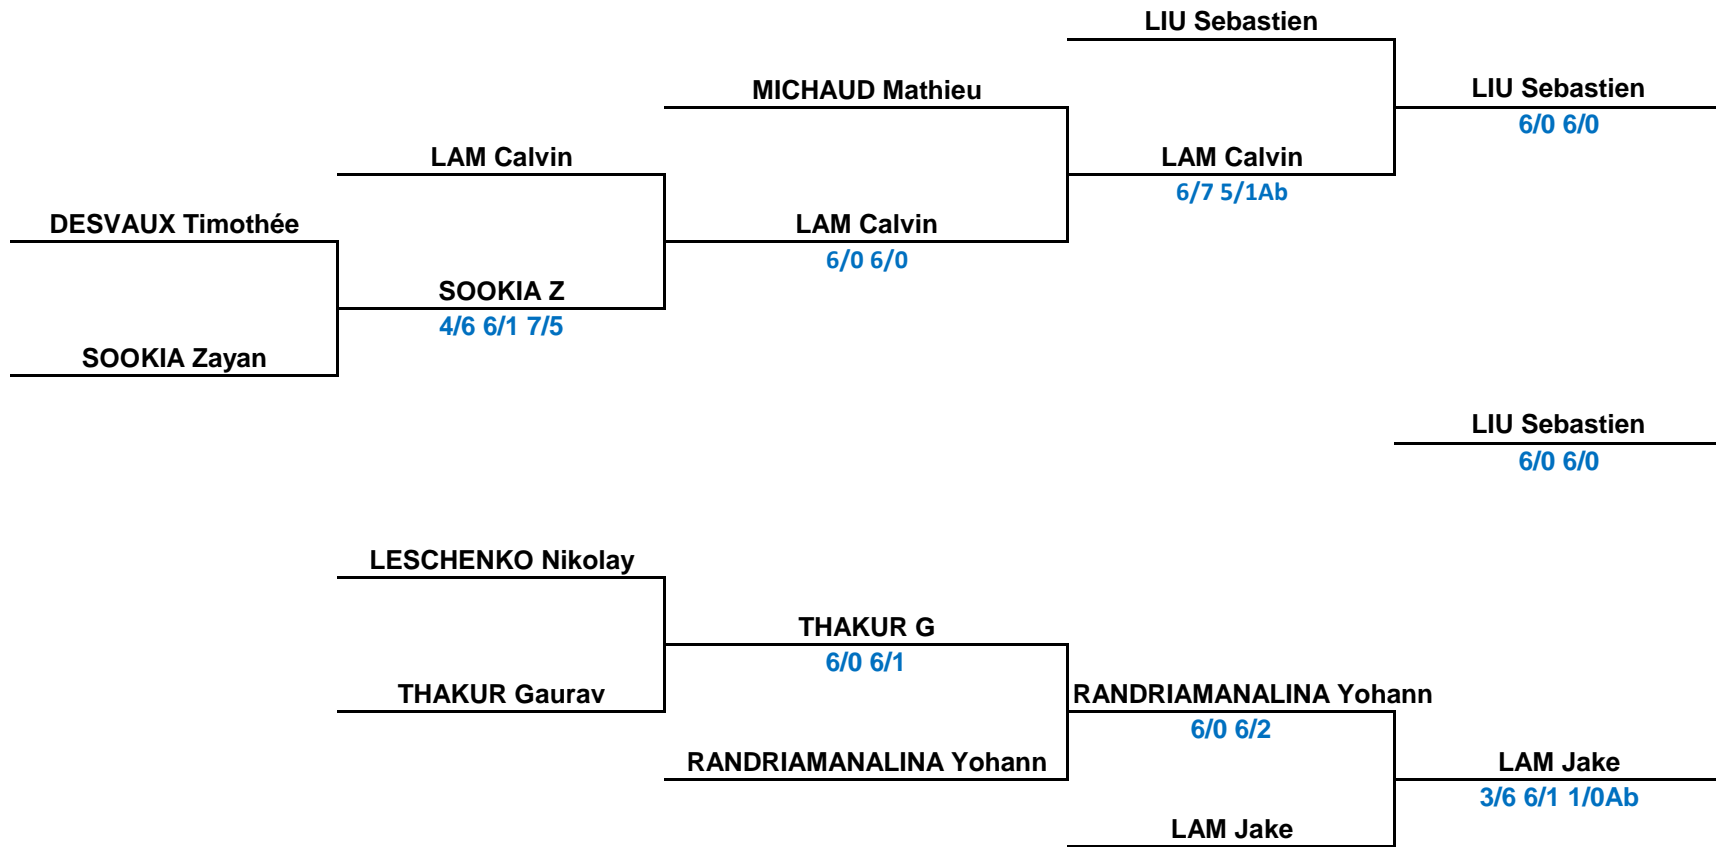

EMCAR SPORTS OPEN 2018 – BOYS 16 & UNDER

TENNIS NORD MAPOU - 2nd JUNE - 16th JUNE 2018