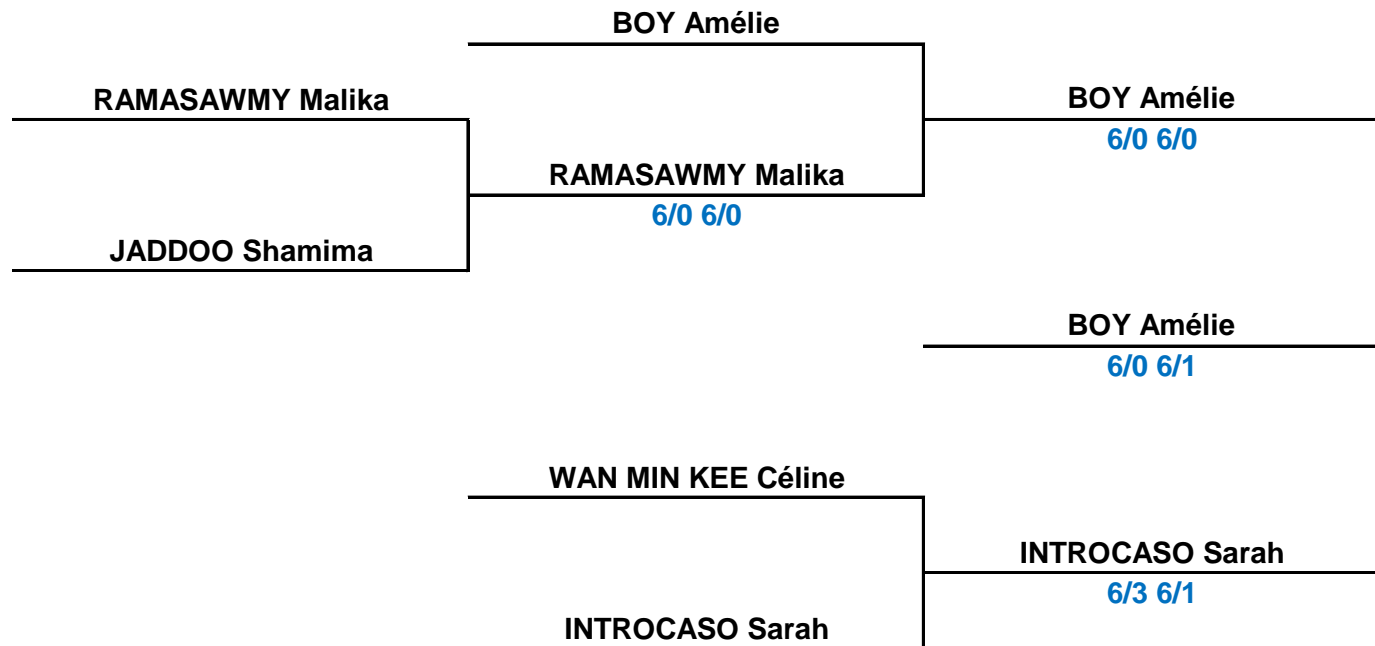

EMCAR SPORTS OPEN 2018 – WOMEN SINGLES

TENNIS NORD MAPOU - 2nd JUNE - 16th JUNE 2018