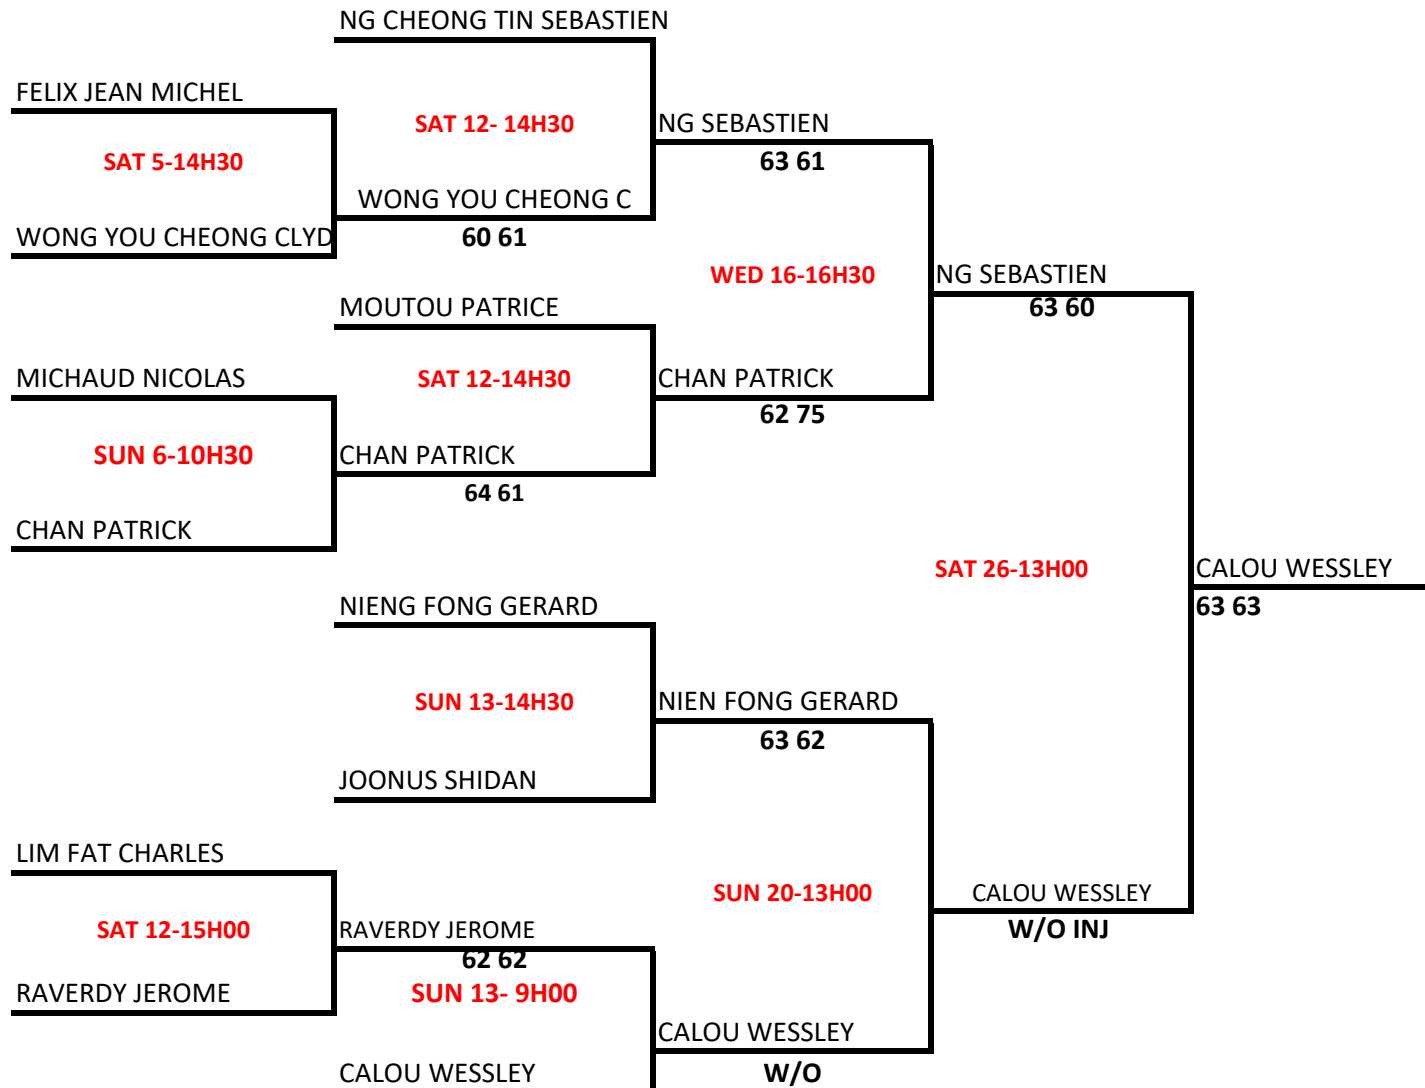

MEN 40+ SINGLE

NATIONAL TENNIS CENTRE PETIT CAMP PHOENIX