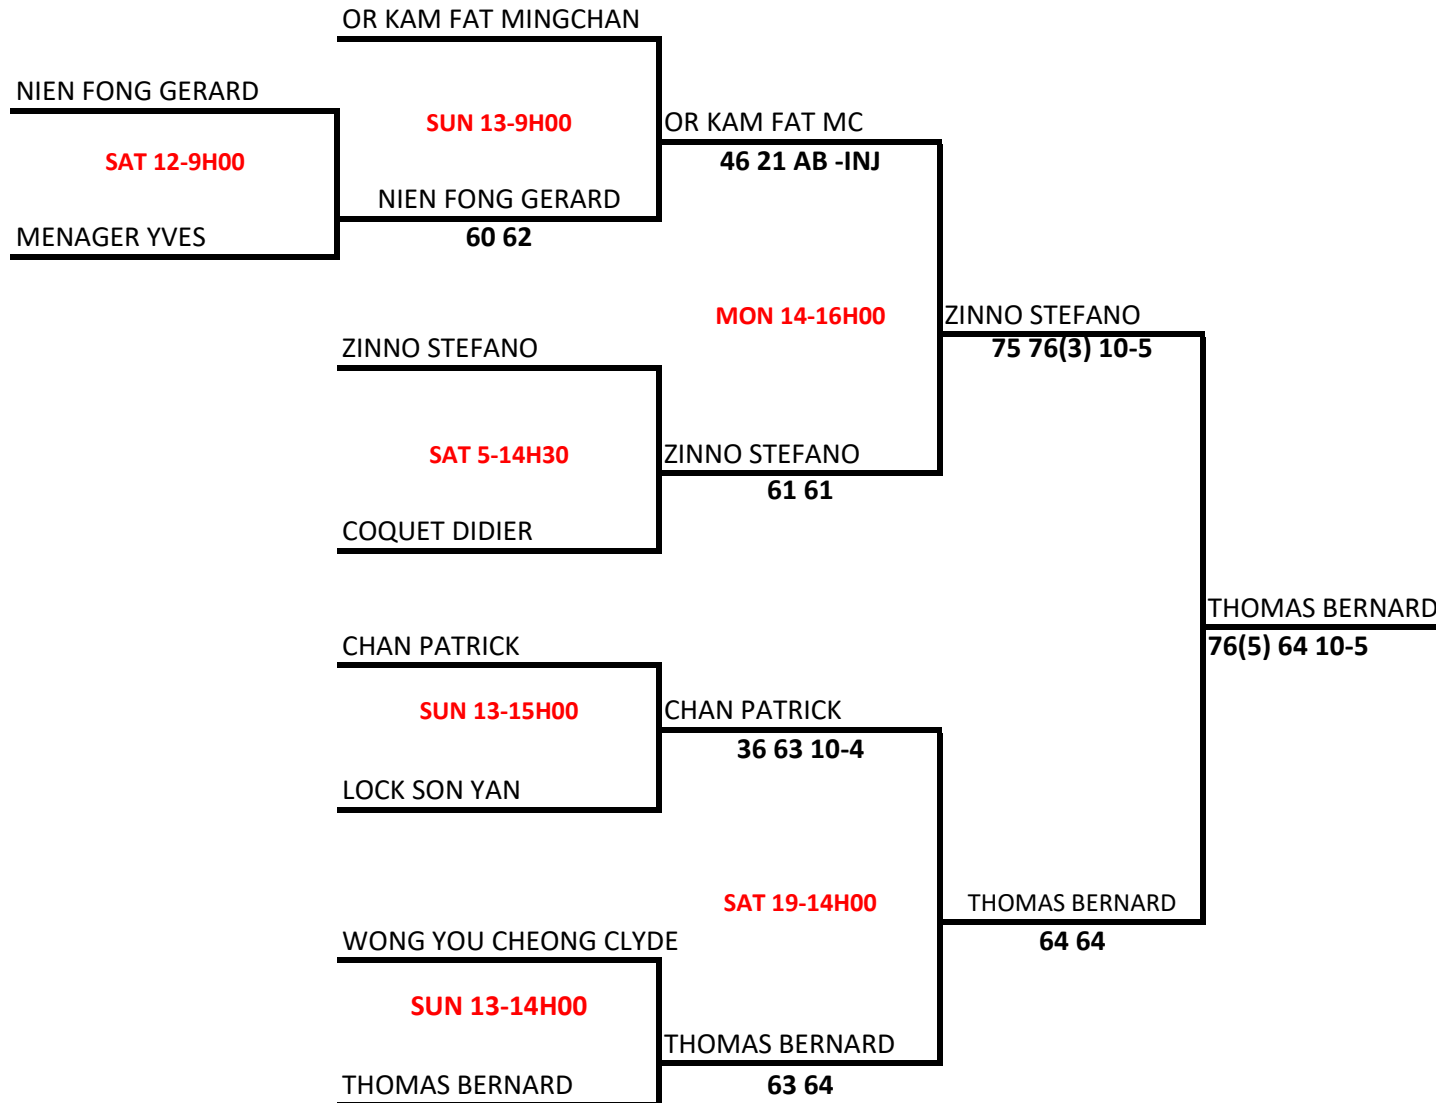

MEN 50+ SINGLE

NATIONAL TENNIS CENTRE PETIT CAMP PHOENIX