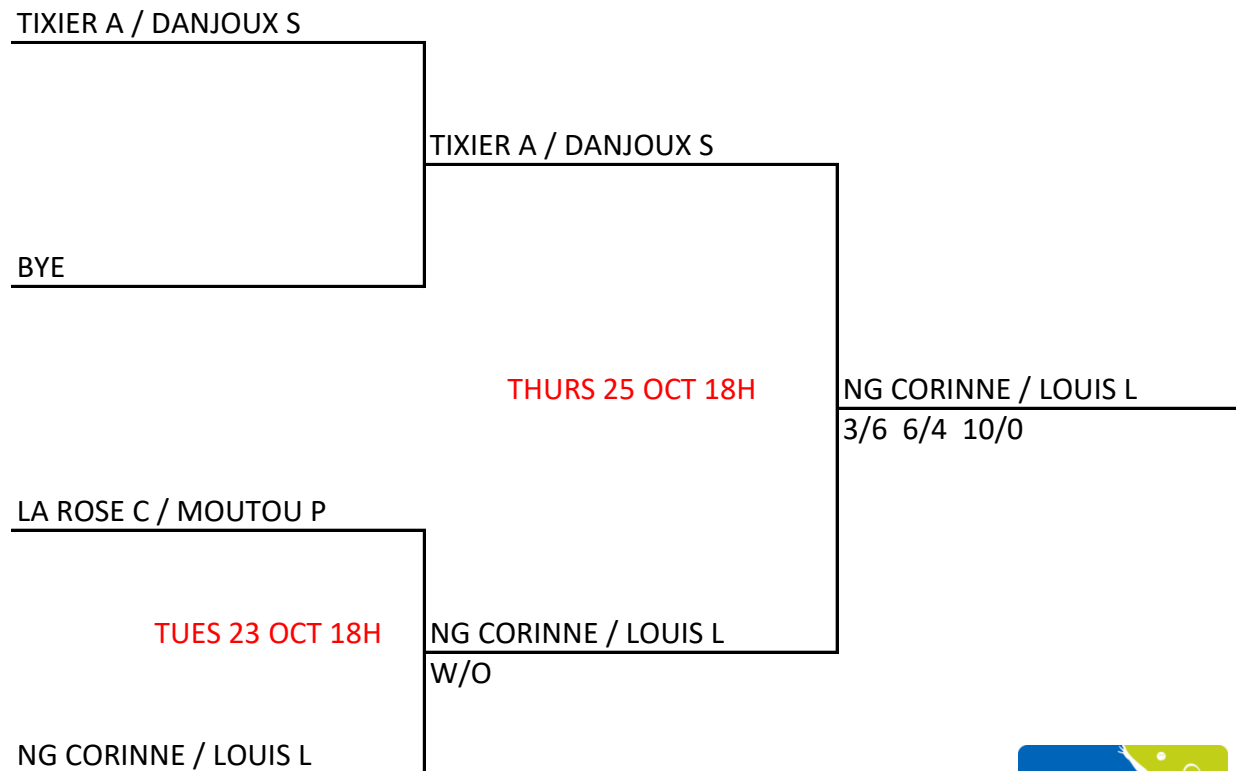

SWAN OPEN 2018

DOUBLE MIXED SR

ROSE HILL CLUB AVE CAP BRUCE R HILL
FROM 13TH TO 27 TH OCTOBER 2018