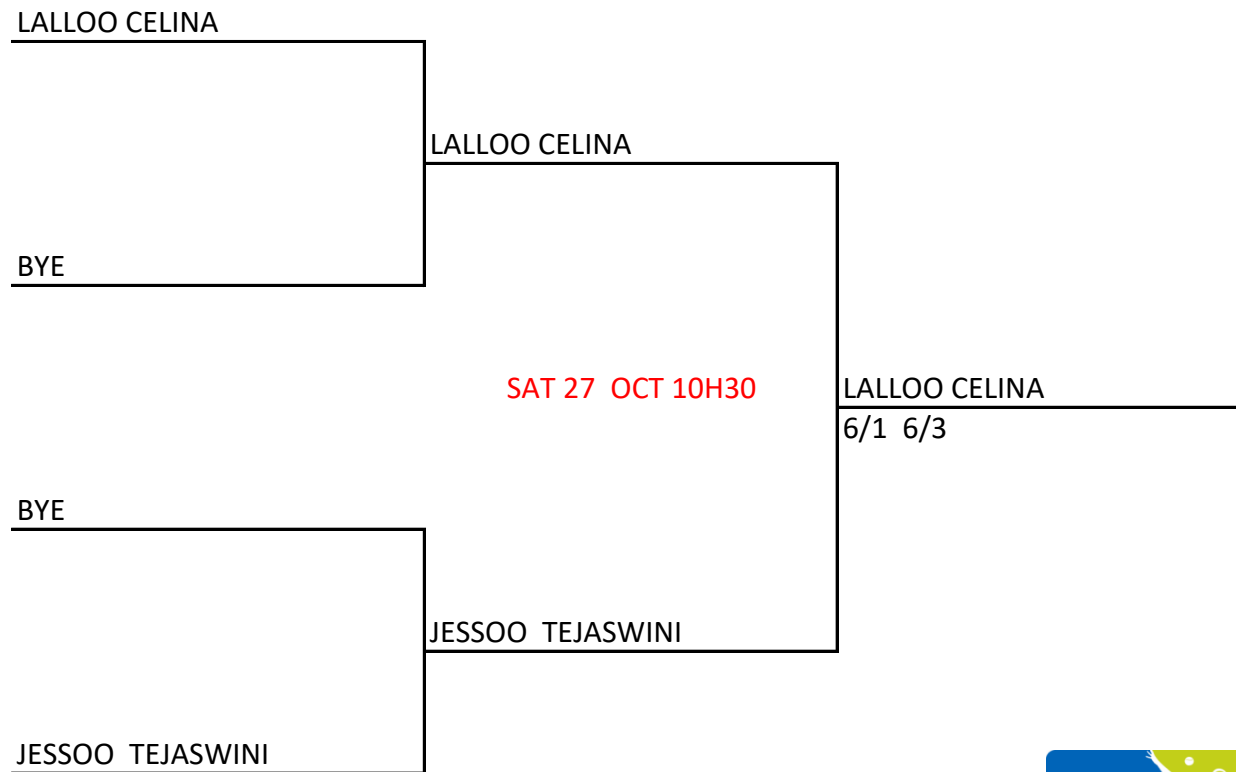

SWAN OPEN 2018

U12 GIRLS

ROSE HILL CLUB AVE CAP BRUCE R HILL
FROM 13TH TO 27 TH OCTOBER 2018