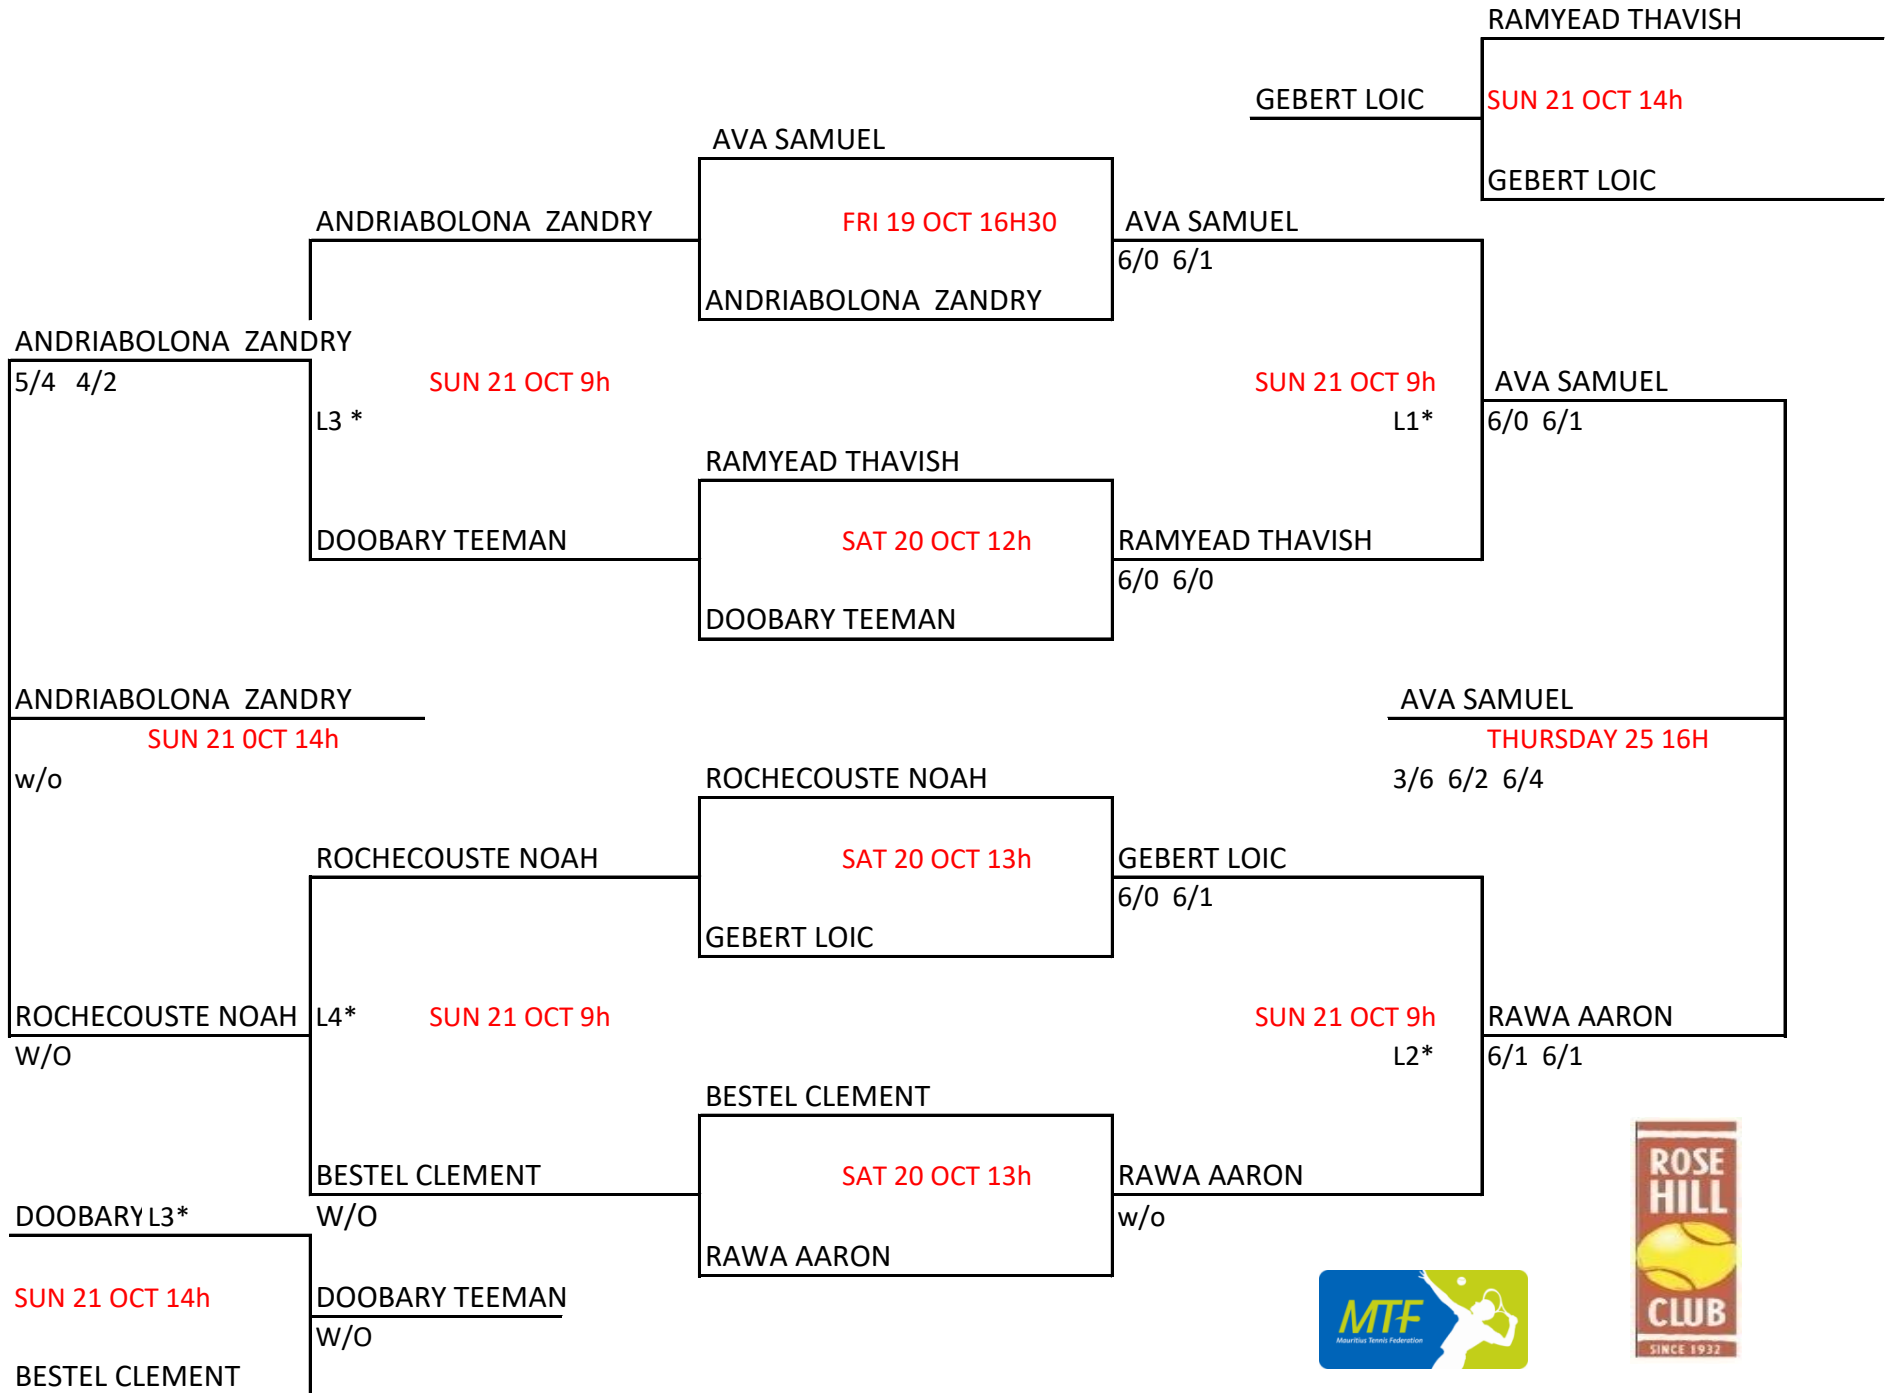

SWAN OPEN 2018

U 12 BOYS

ROSE HILL CLUB AVE CAP BRUCE R HILL
FROM 13TH TO 27 TH OCTOBER 2018