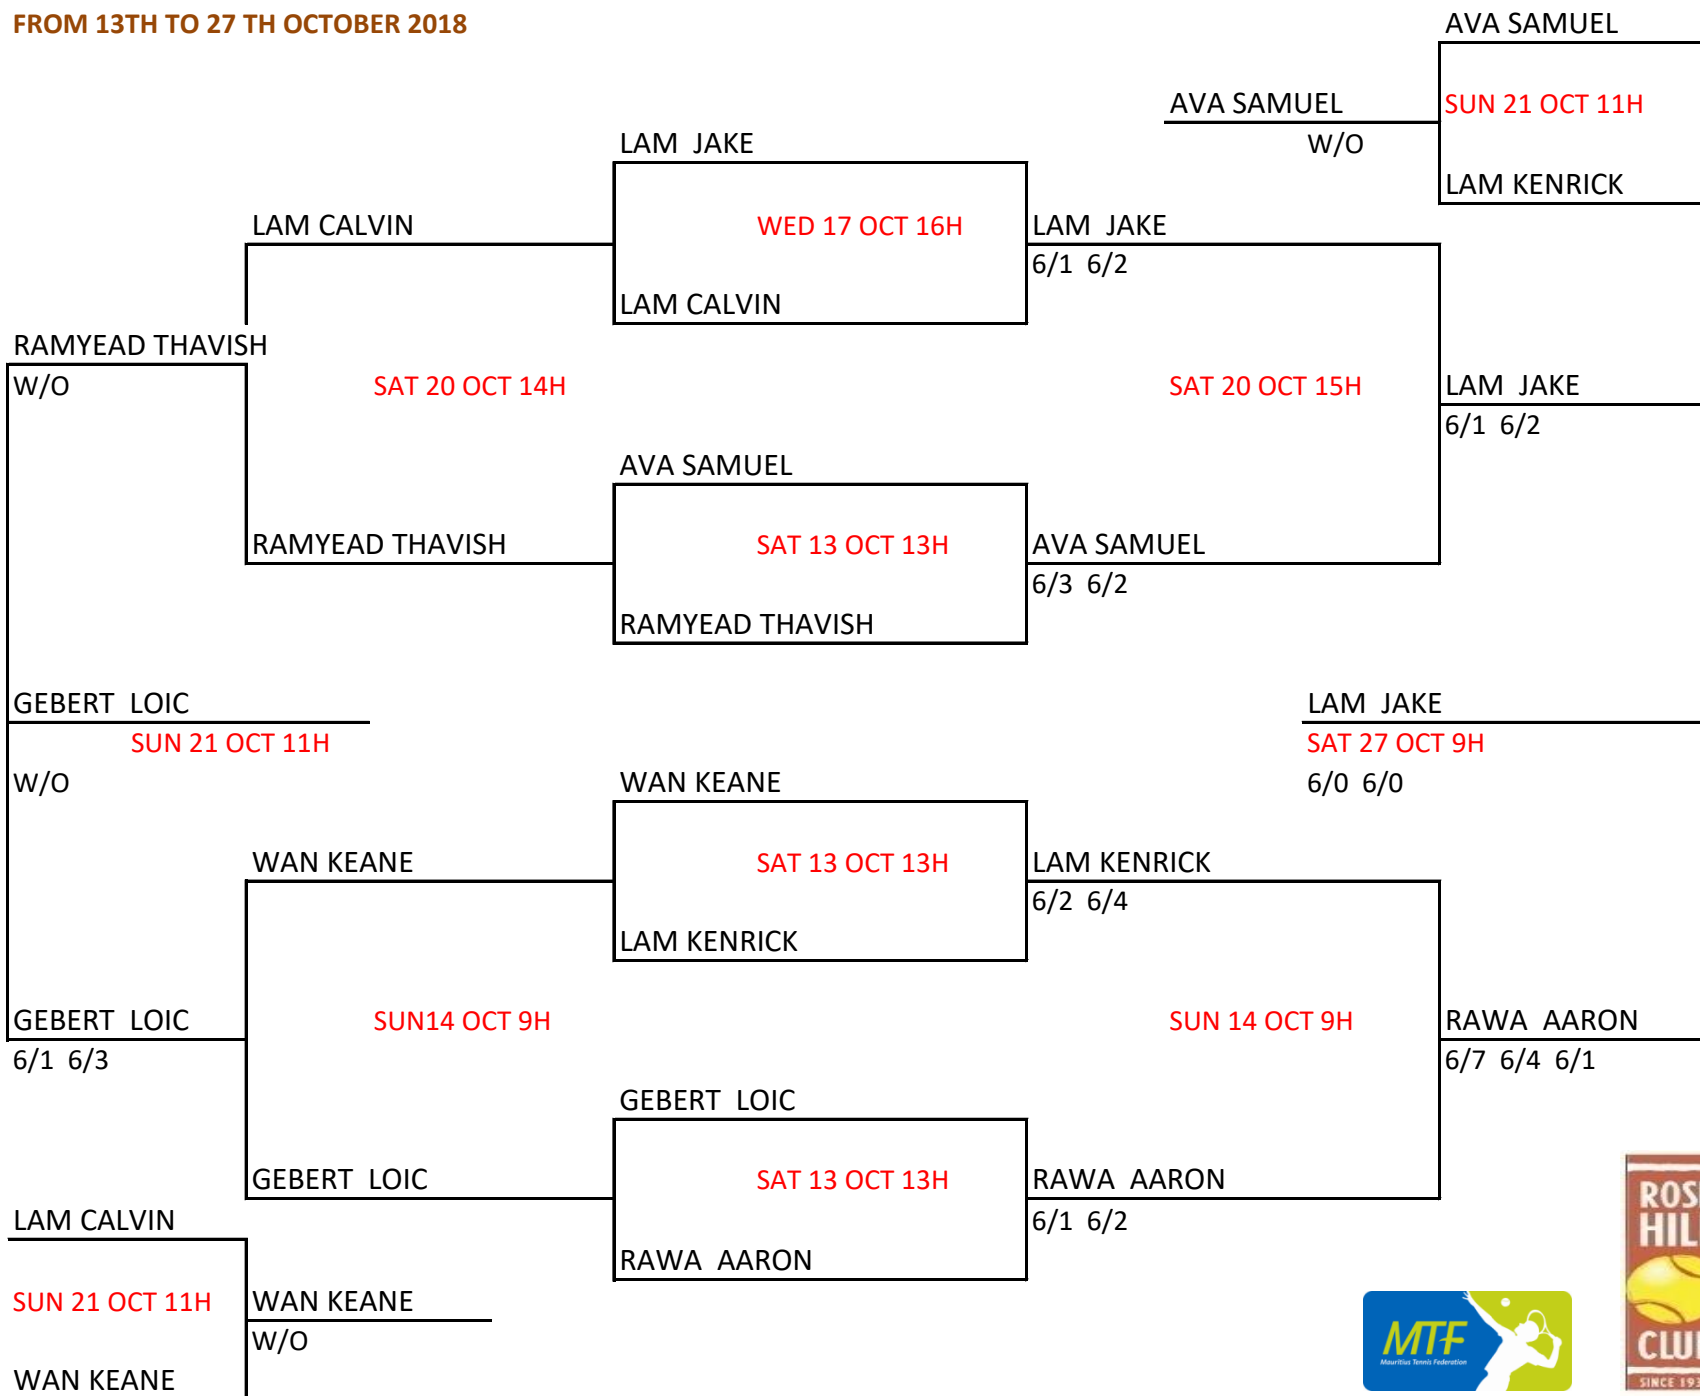

SWAN OPEN 2018

U 14 BOYS

ROSE HILL CLUB AVE CAP BRUCE R HILL
FROM 13TH TO 27 TH OCTOBER 2018