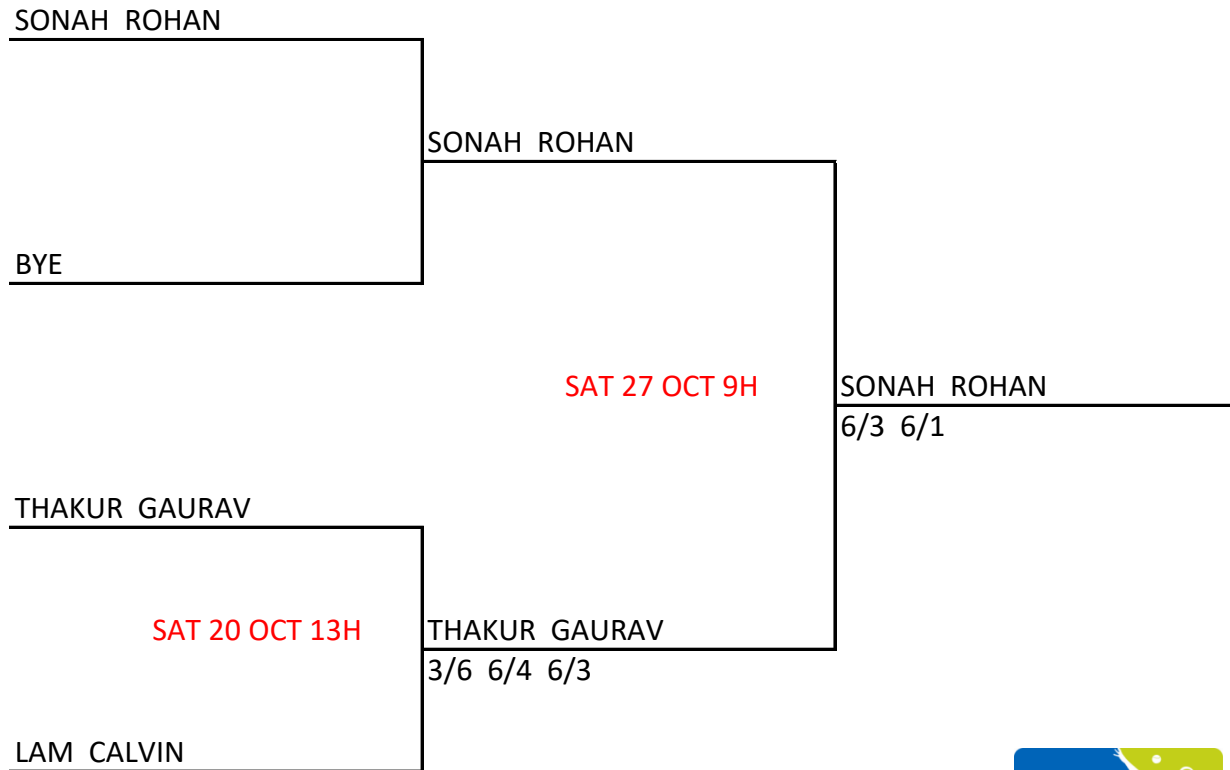

SWAN OPEN 2018

U 16 BOYS

ROSE HILL CLUB AVE CAP BRUCE R HILL
FROM 13TH TO 27 TH OCTOBER 2018