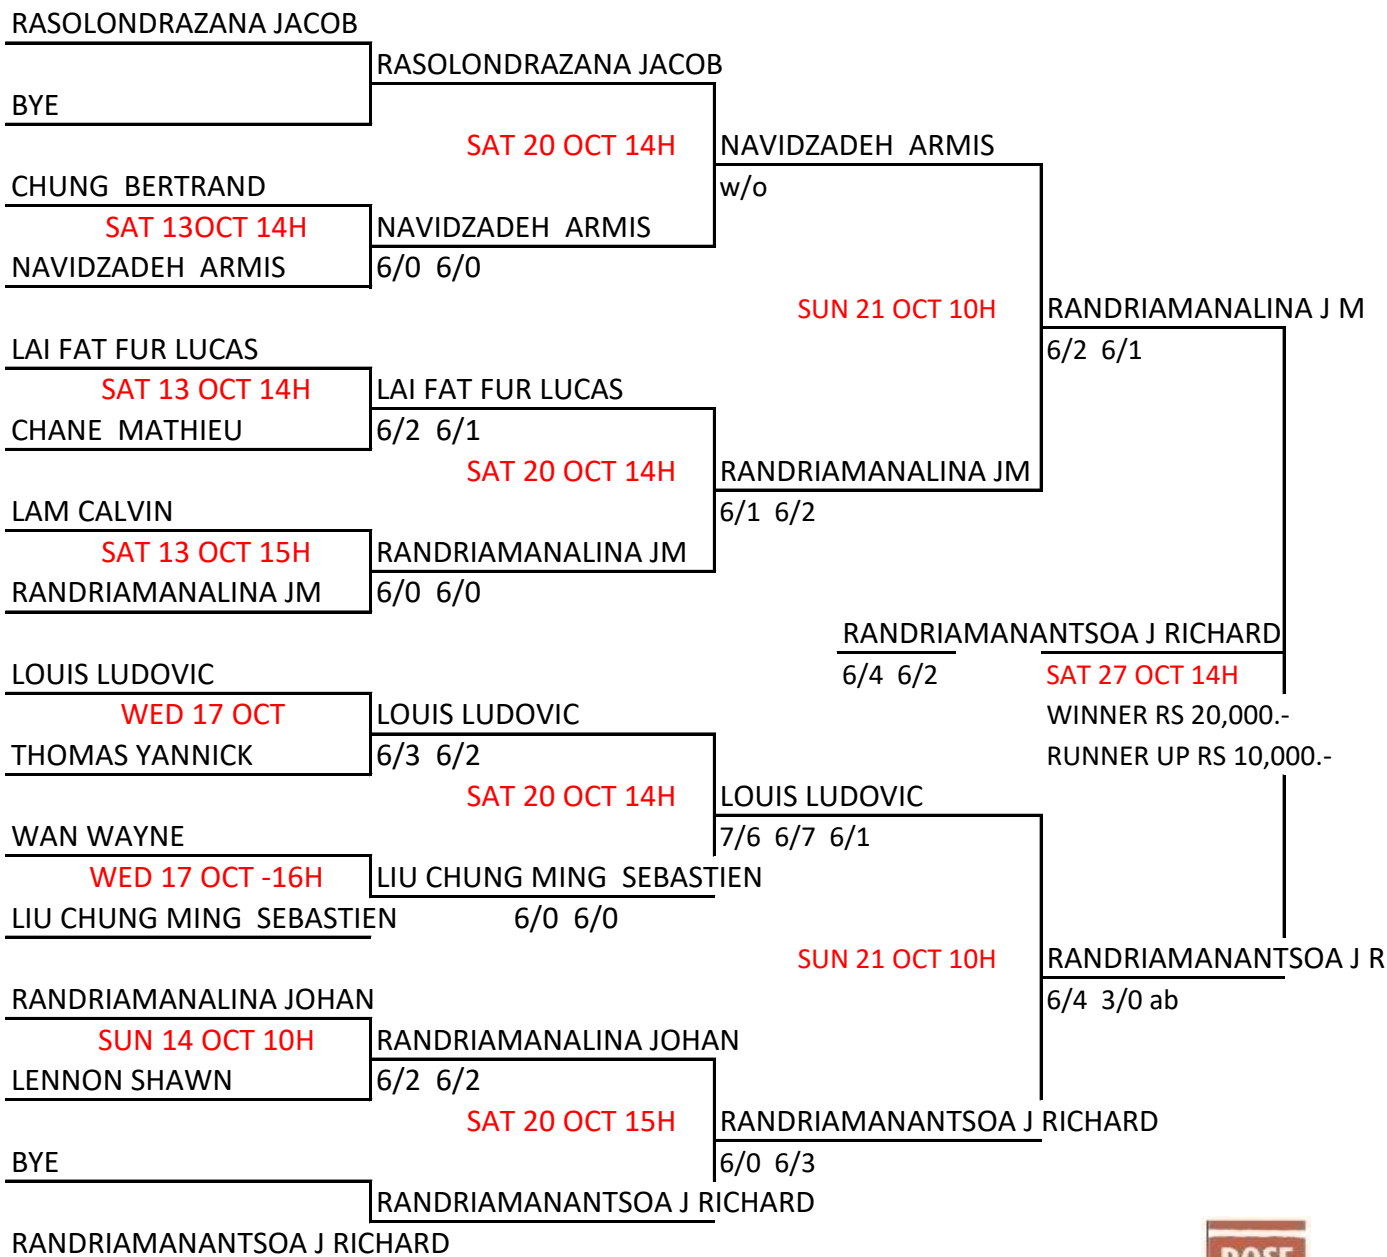

SWAN OPEN 2018

SINGLE MEN

ROSE HILL CLUB AVE CAP BRUCE R HILL
FROM 13TH TO 27 TH OCTOBER 2018