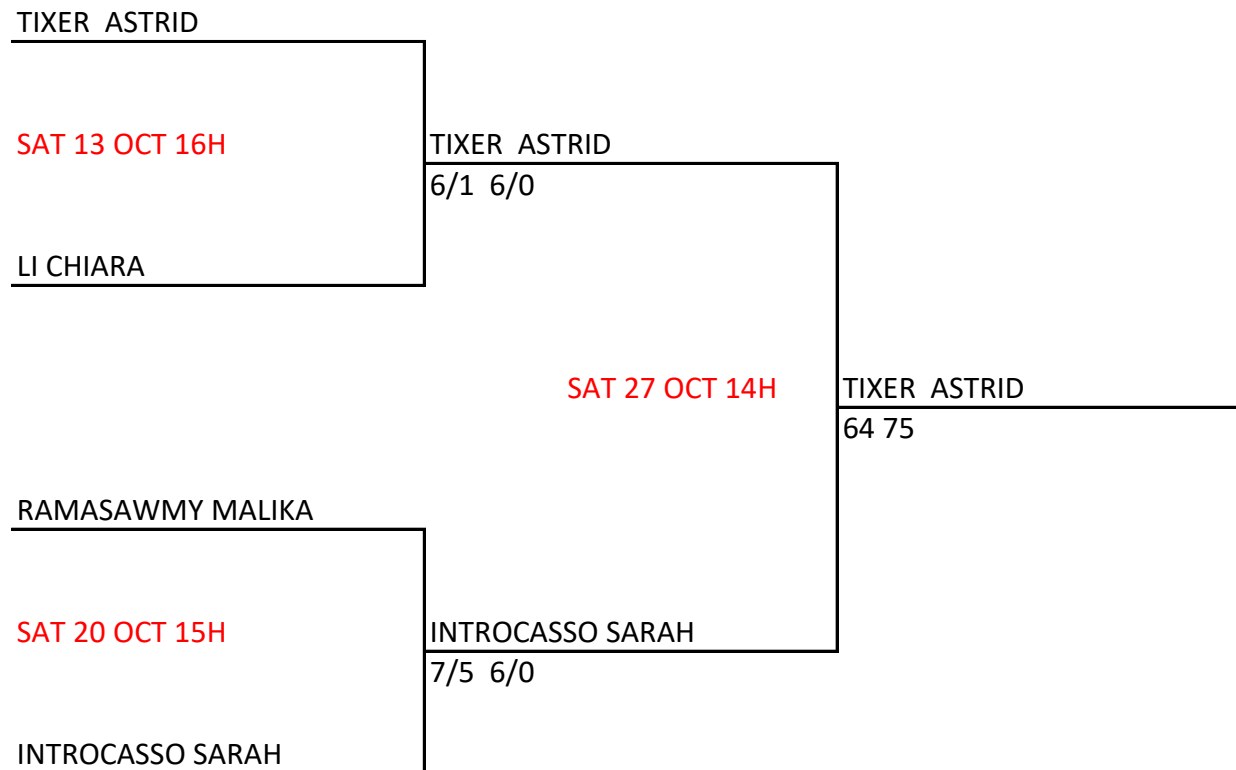

SWAN OPEN 2018

SINGLE WOMEN

ROSE HILL CLUB AVE CAP BRUCE R HILL
FROM 13TH TO 27 TH OCTOBER 2018