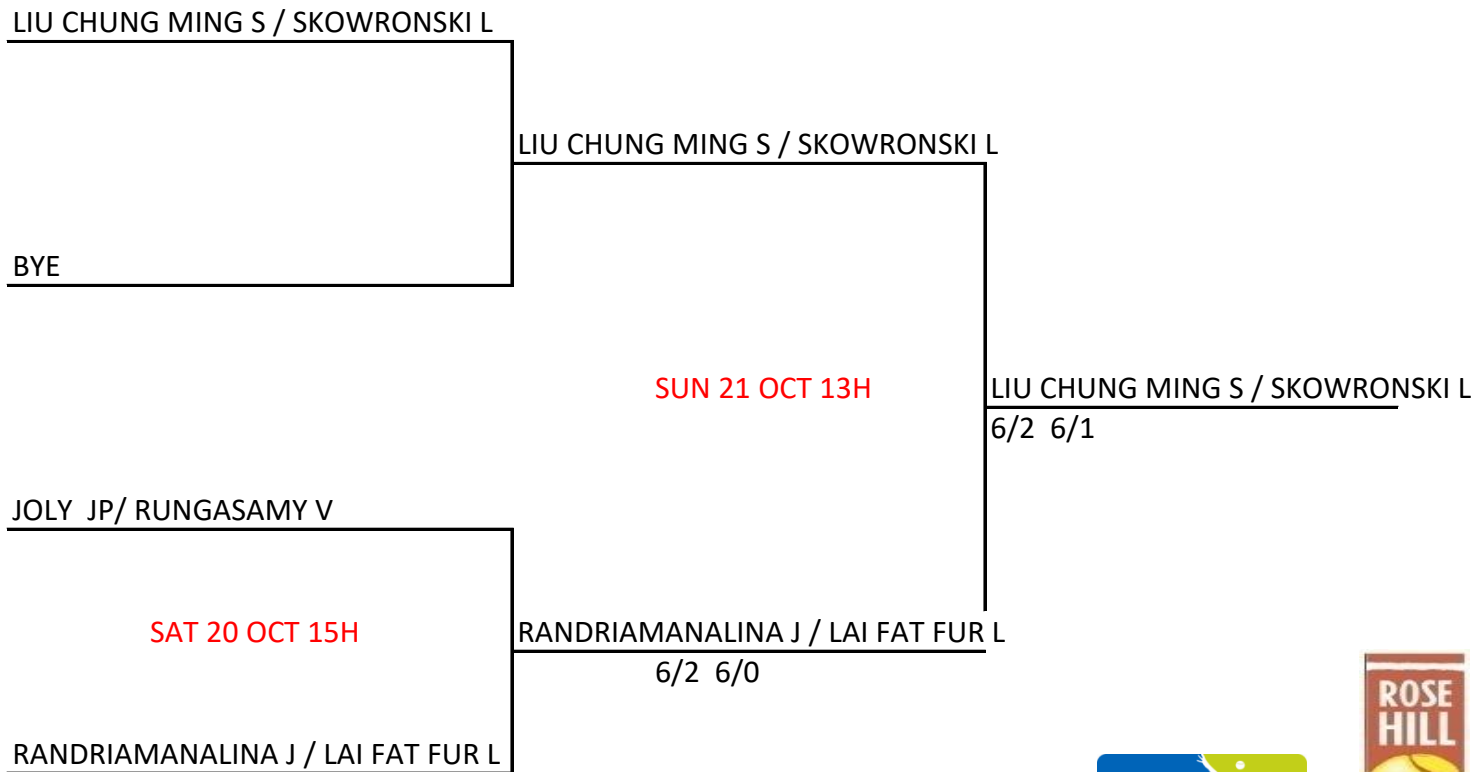

SWAN OPEN 2018

DOUBLE MEN

ROSE HILL CLUB AVE CAP BRUCE R HILL
FROM 13TH TO 27 TH OCTOBER 2018