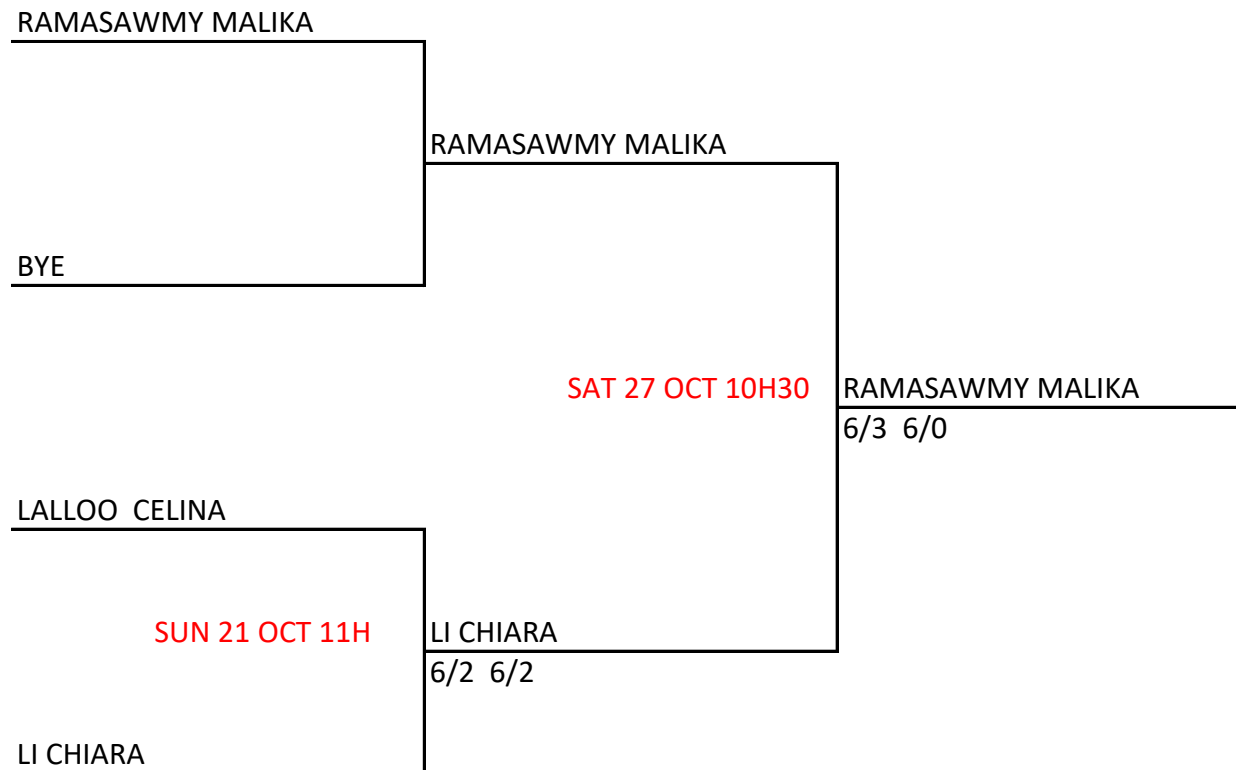

SWAN OPEN 2018

U14 GIRLS

ROSE HILL CLUB AVE CAP BRUCE R HILL
FROM 13TH TO 27 TH OCTOBER 2018