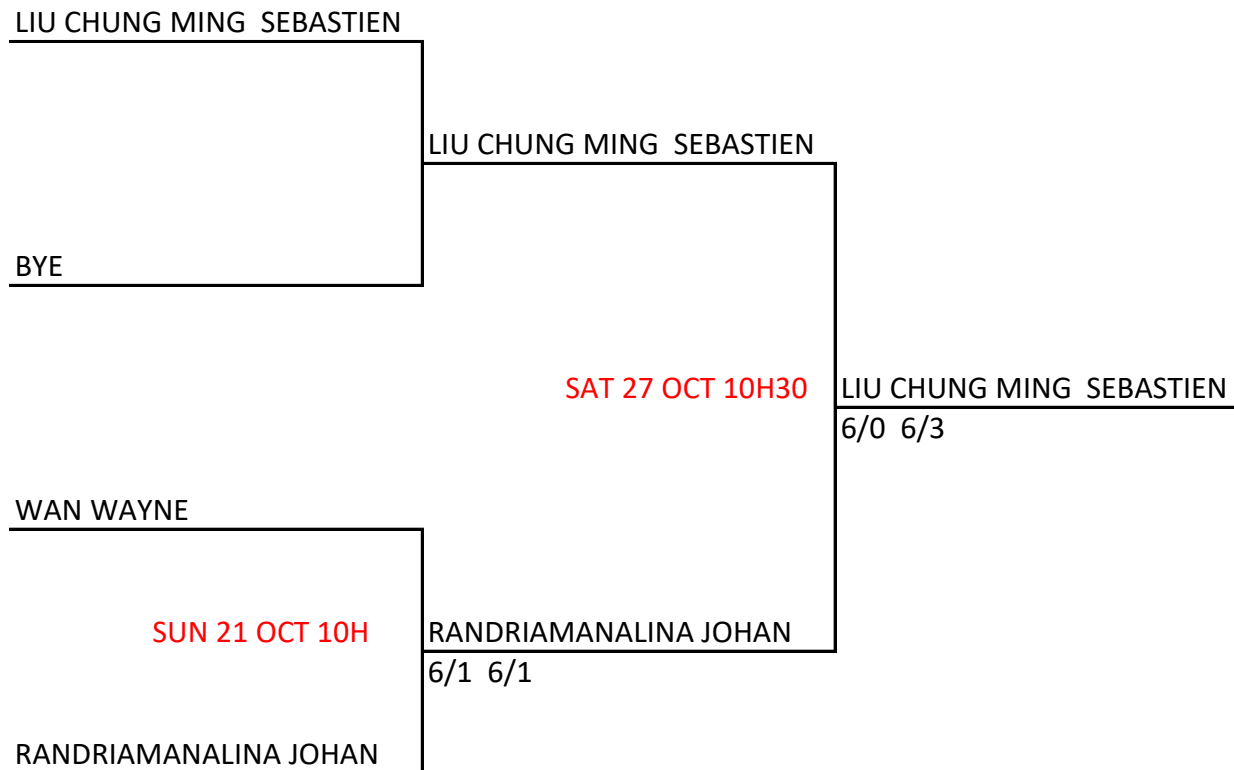

SWAN OPEN 2018

U 18 BOYS

ROSE HILL CLUB AVE CAP BRUCE R HILL
FROM 13TH TO 27 TH OCTOBER 2018