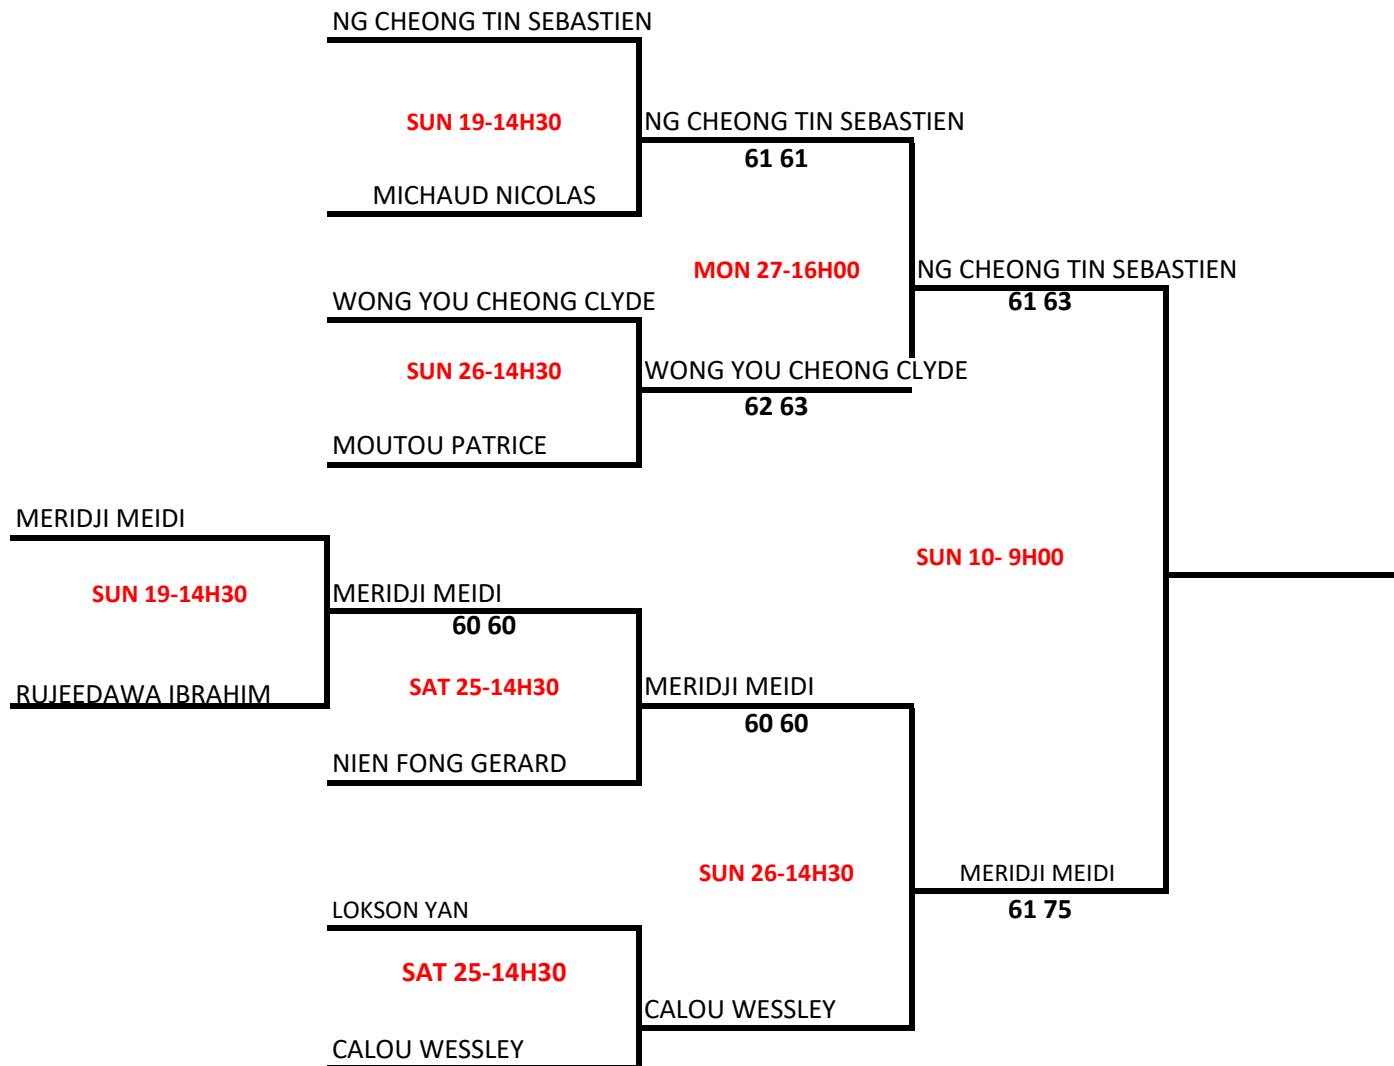

MEN 40+ SINGLE

NATIONAL TENNIS CENTRE PETIT CAMP PHOENIX

5-26 NOV 2022