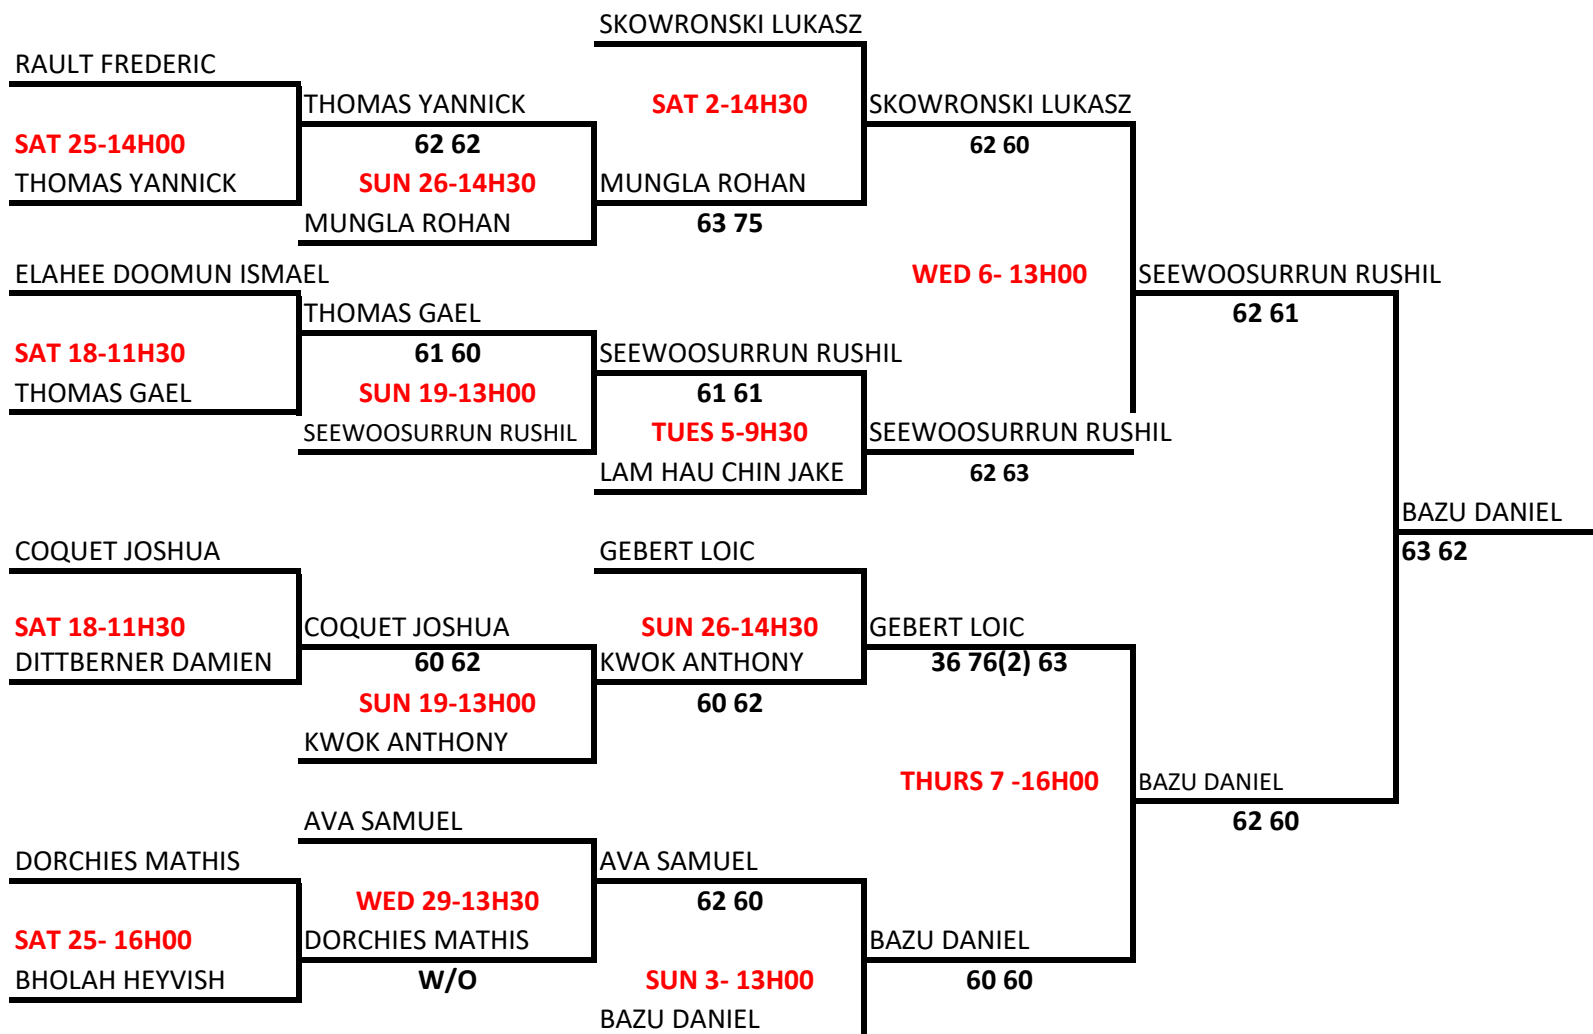

MEN SINGLE

NATIONAL TENNIS CENTRE PETIT CAMP PHOENIX

18 NOV- 9 DEC 2023