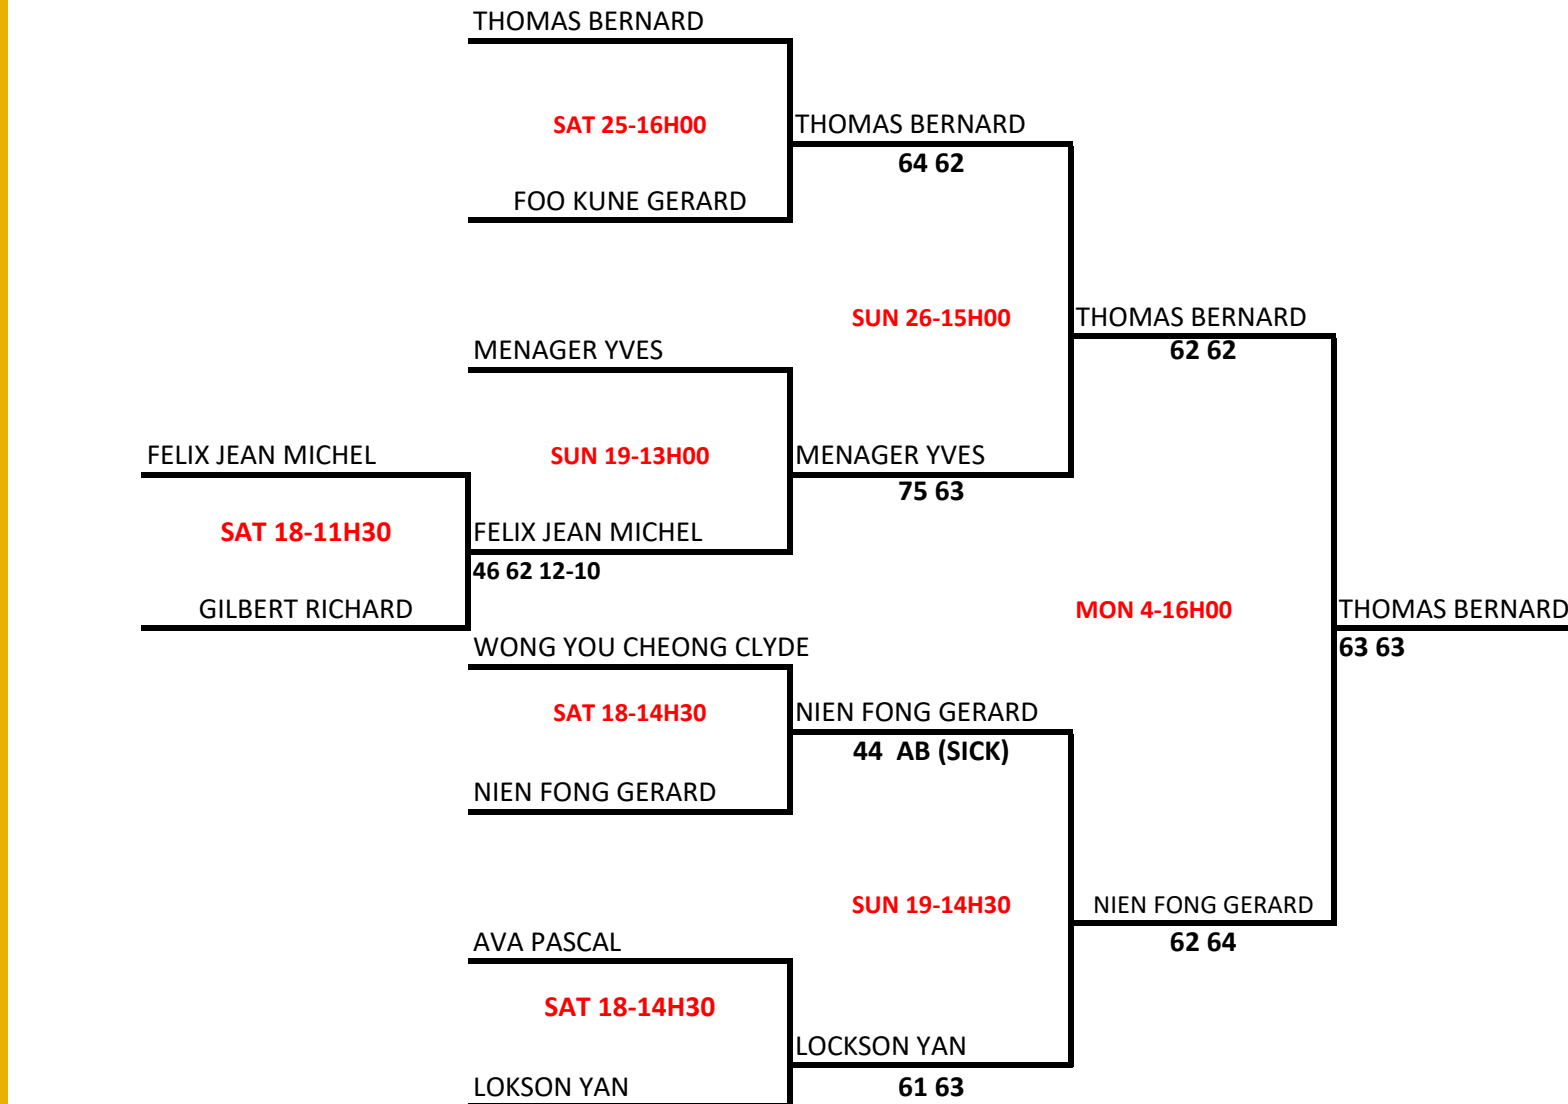

MEN 50+ SINGLE

NATIONAL TENNIS CENTRE PETIT CAMP PHOENIX

18 NOV -9DEC 2023