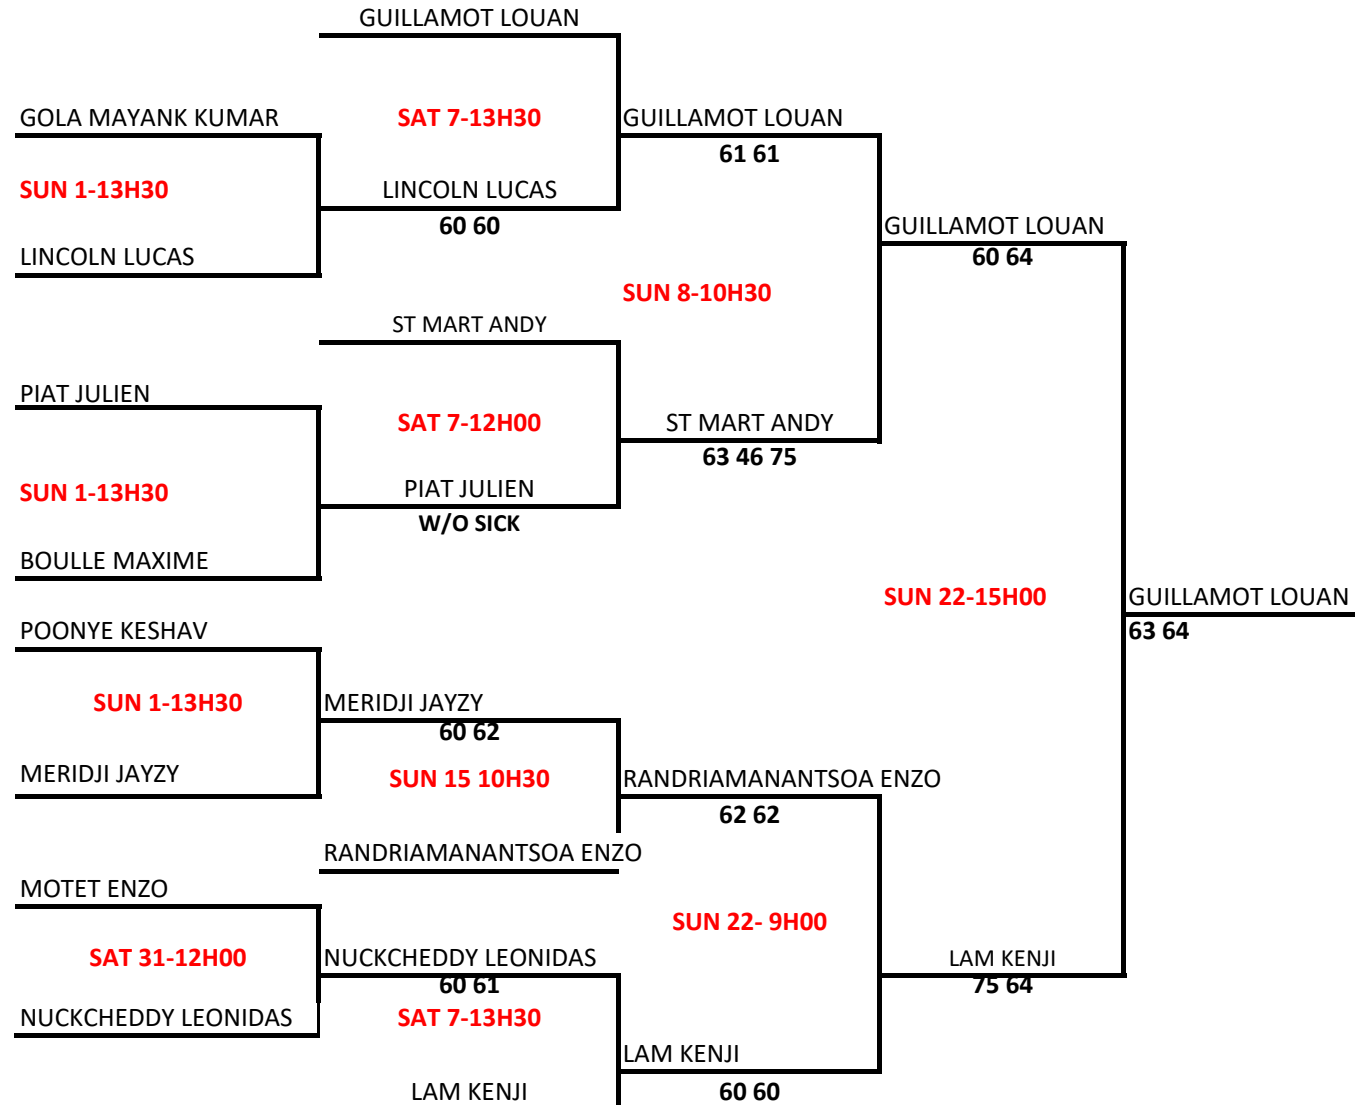

INTERMART TENNIS OPEN 2026

U12 BOYS SINGLES

NATIONAL TENNIS CENTRE PETIT CAMP PHOENIX

31 JAN - 28 FEB 2026