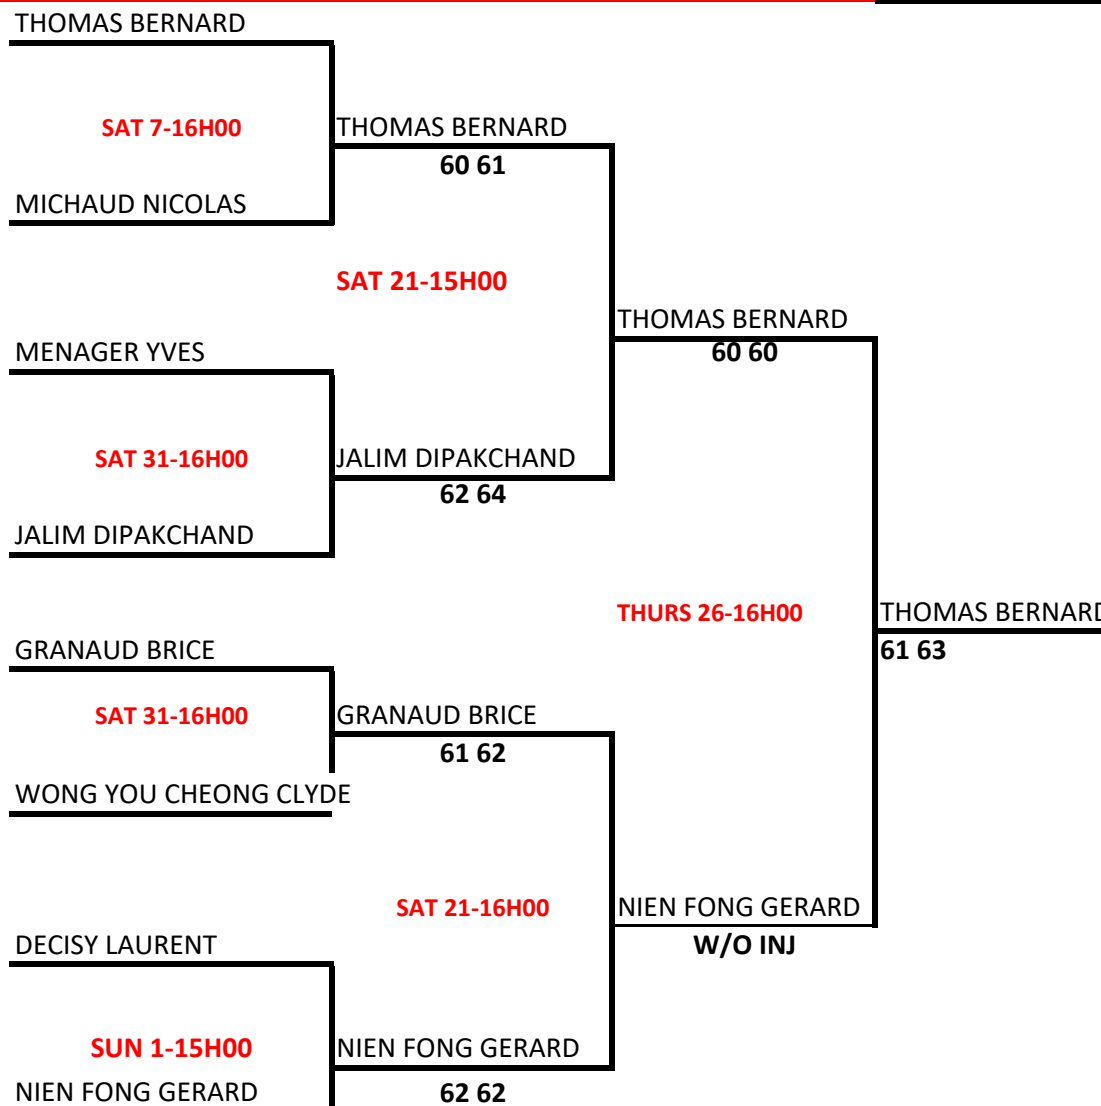

INTERMART TENNIS OPEN 2026

50 + MEN SINGLES

NATIONAL TENNIS CENTRE PETIT CAMP PHOENIX

31 JAN - 28 FEB 2026