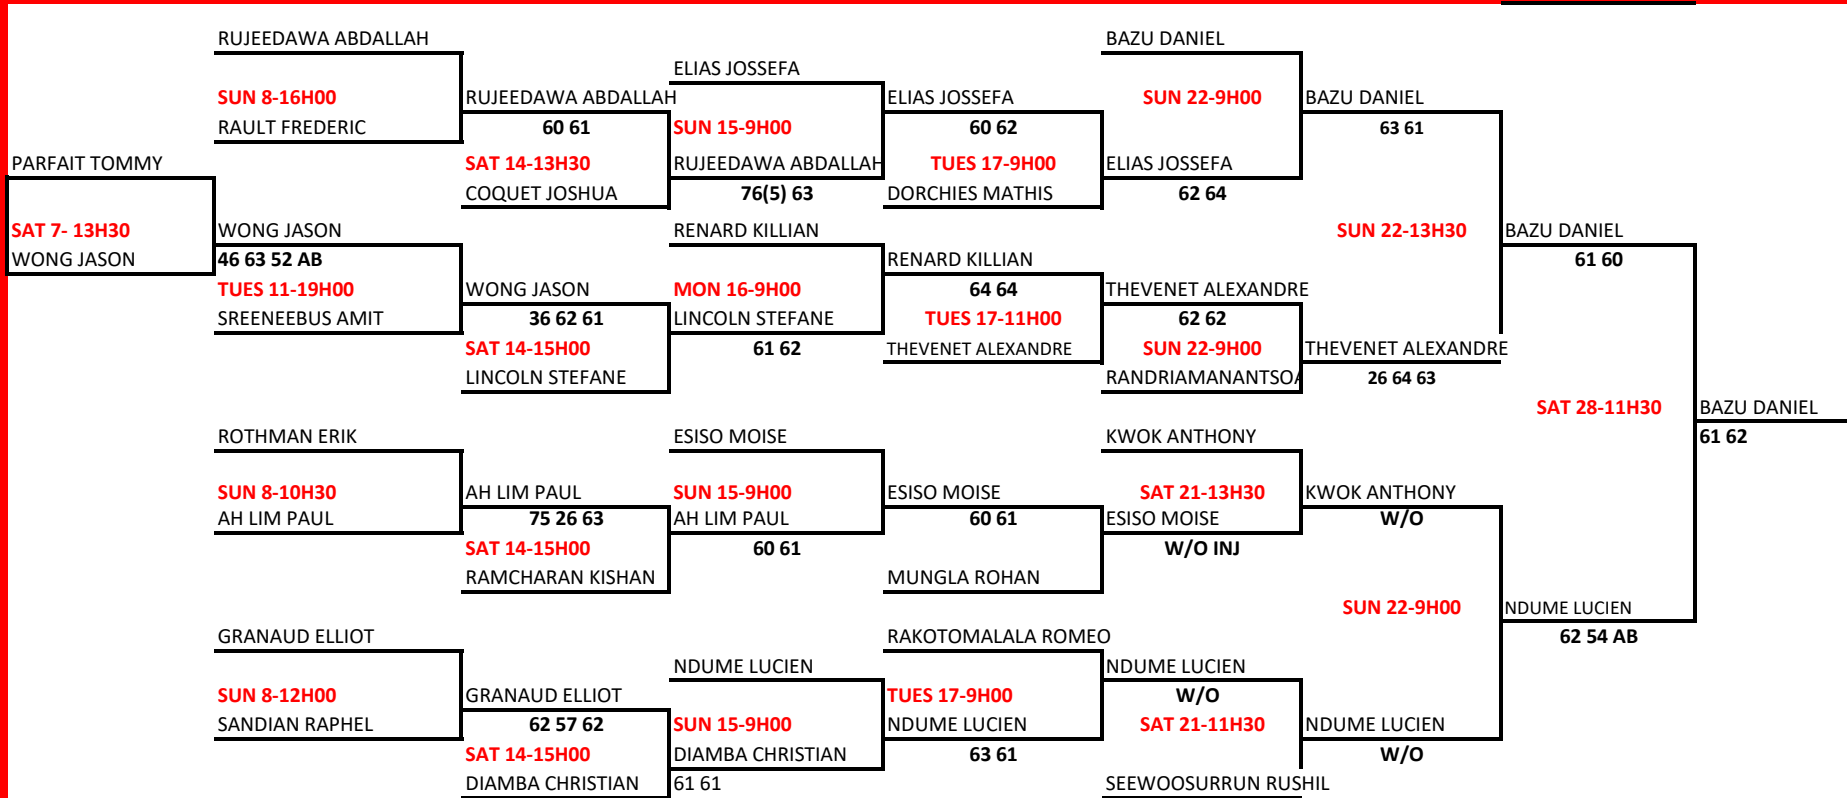

# INTERMART TENNIS OPEN 2026 U18 BOYS SINGLES

NATIONAL TENNIS CENTRE PETIT CAMP PHOENIX

31 JAN - 28 FEB 2026

# INTERMART TENNIS OPEN 2026 MEN SINGLES

NATIONAL TENNIS CENTRE PETIT CAMP PHOENIX

31 JAN - 28 FEB 2026

**INTERMART TENNIS OPEN 2026**  
**MEN 40+ SINGLES**  
 NATIONAL TENNIS CENTRE PETIT CAMP PHOENIX

31 JAN - 28 FEB 2026