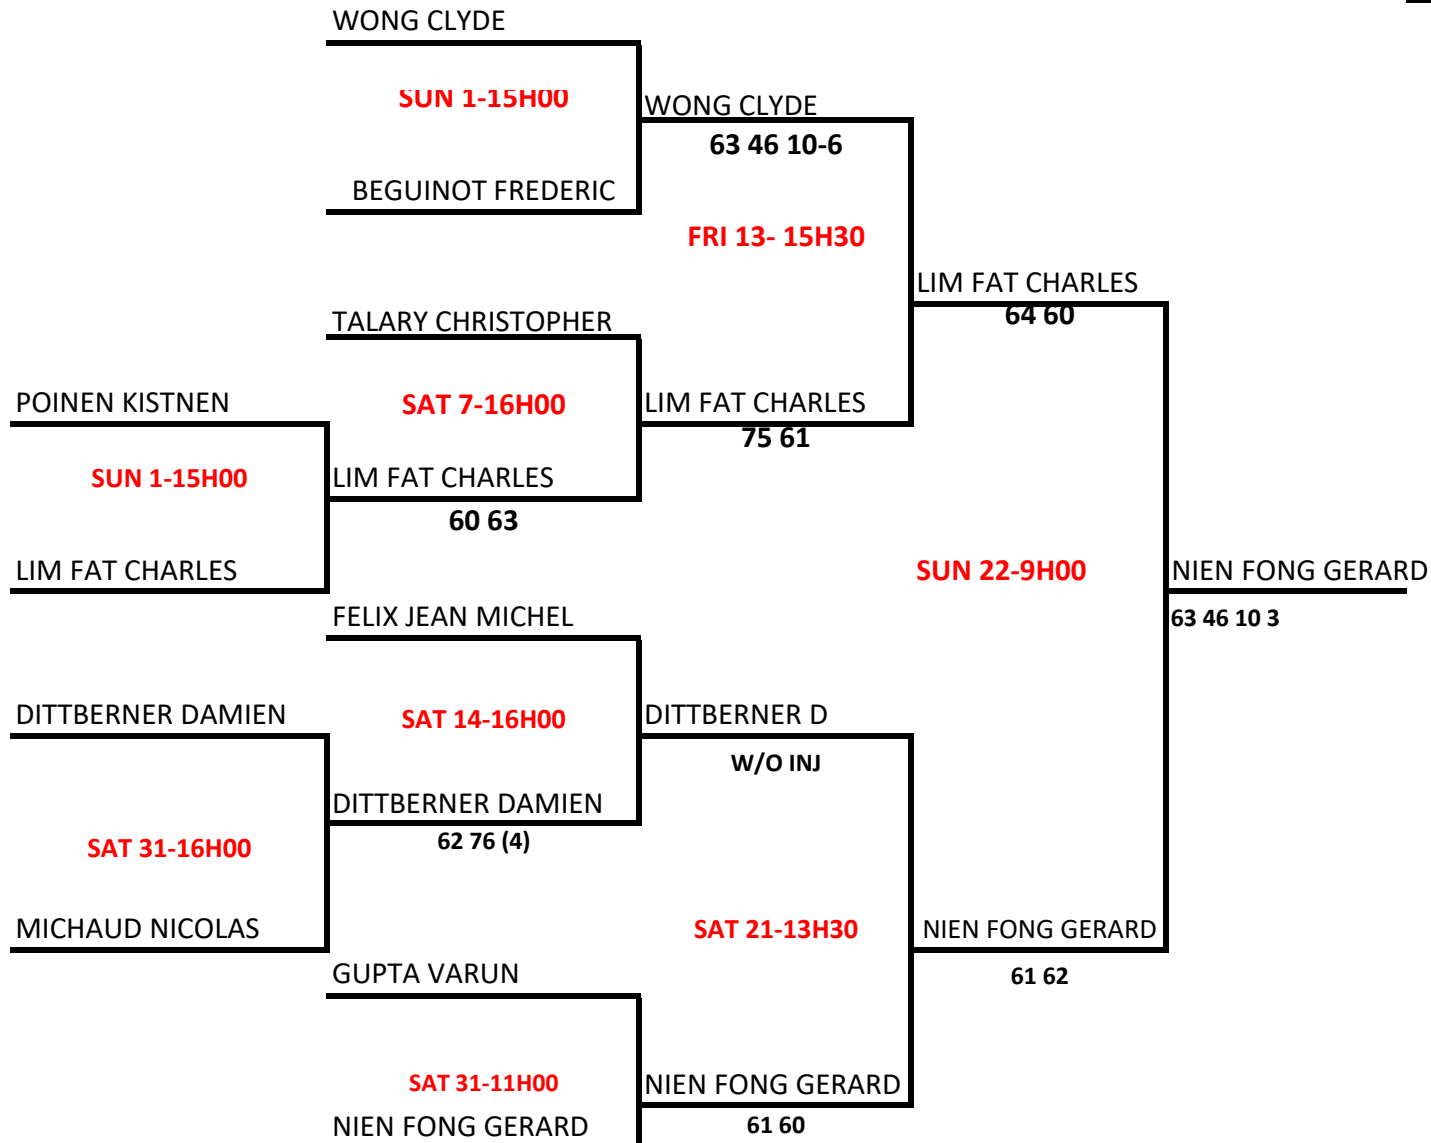

# INTERMART TENNIS OPEN 2026 MEN SINGLES

NATIONAL TENNIS CENTRE PETIT CAMP PHOENIX

31 JAN - 28 FEB 2026

**INTERMART TENNIS OPEN 2026**  
**MEN 40+ SINGLES**  
 NATIONAL TENNIS CENTRE PETIT CAMP PHOENIX

31 JAN - 28 FEB 2026