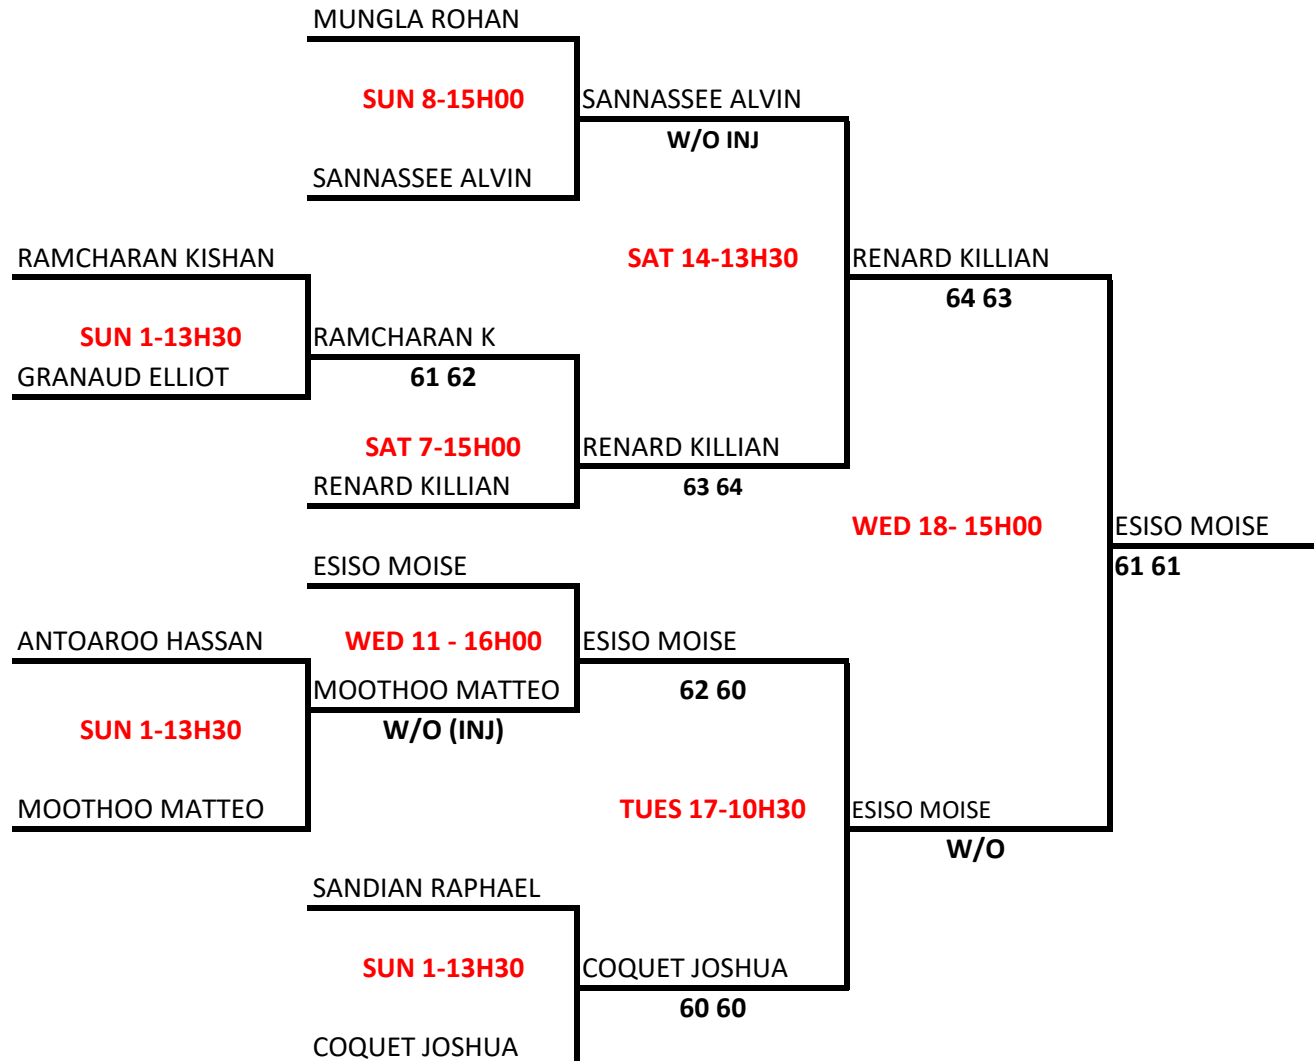

INTERMART TENNIS OPEN 2026 U18 BOYS SINGLES

NATIONAL TENNIS CENTRE PETIT CAMP PHOENIX

31 JAN - 28 FEB 2026