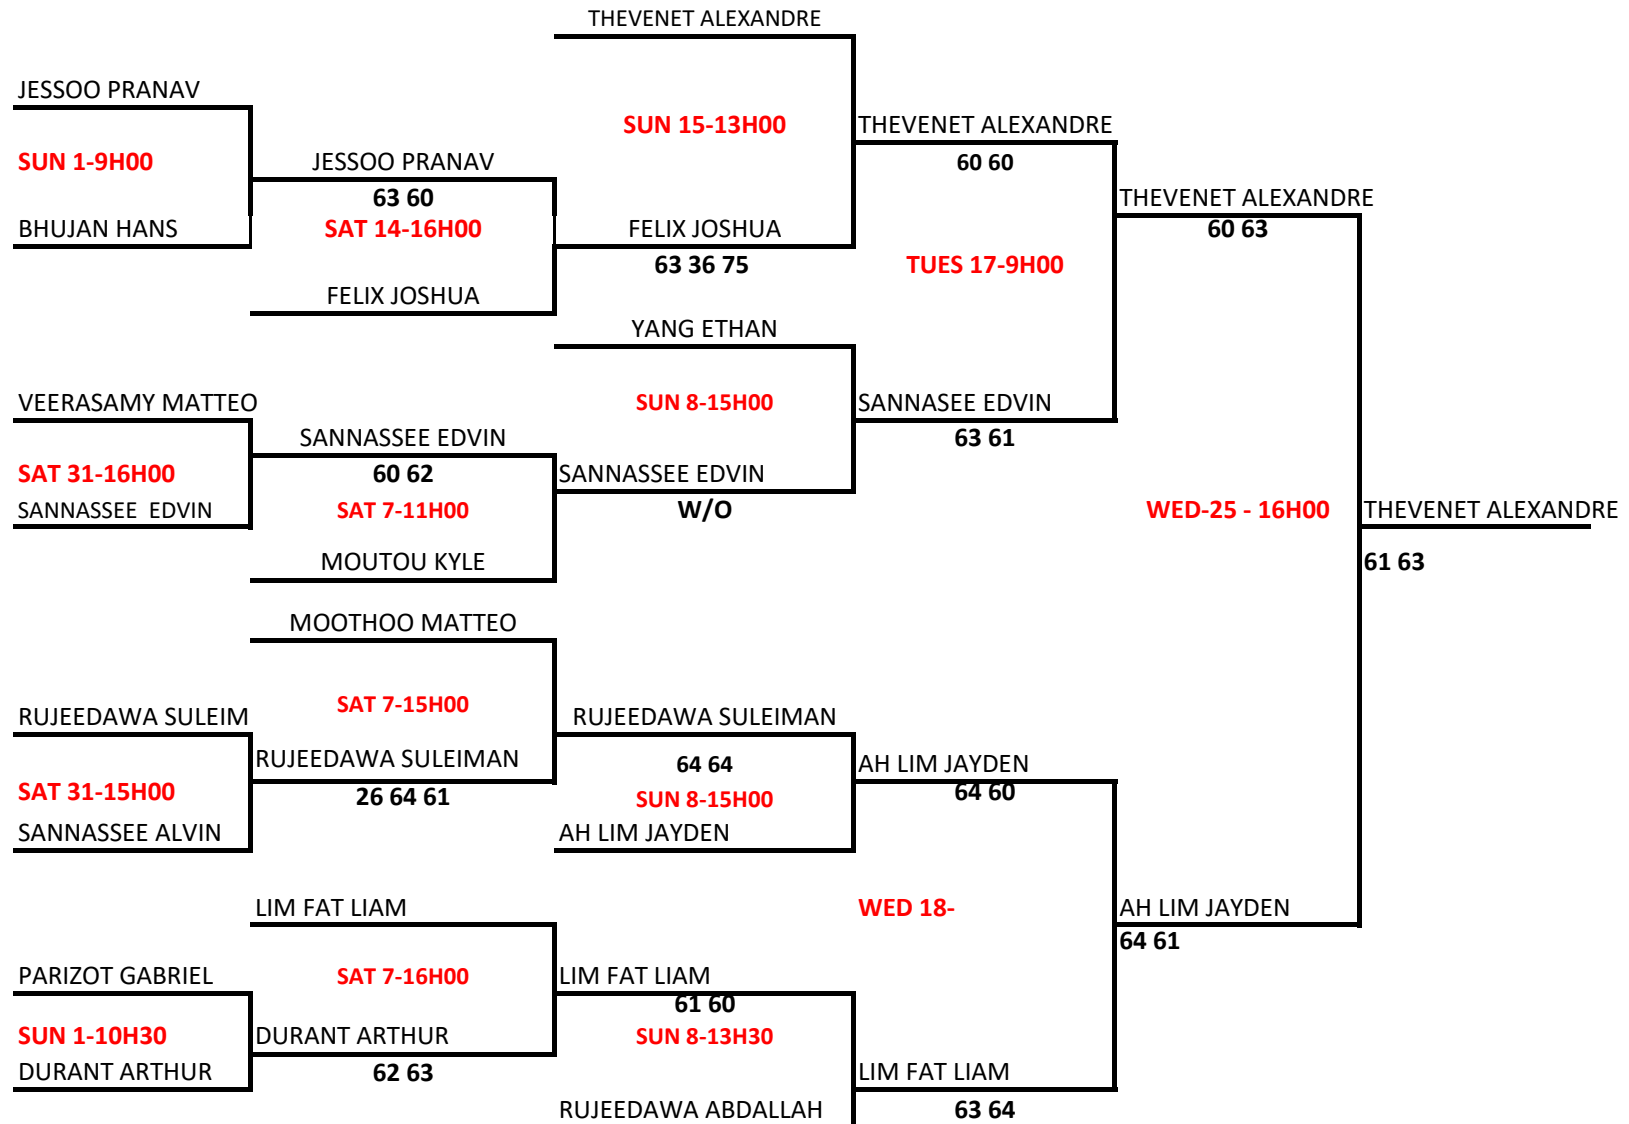

INTERMART TENNIS OPEN 2026

U16 BOYS SINGLES

NATIONAL TENNIS CENTRE PETIT CAMP PHOENIX

31 JAN - 28 FEB 2026