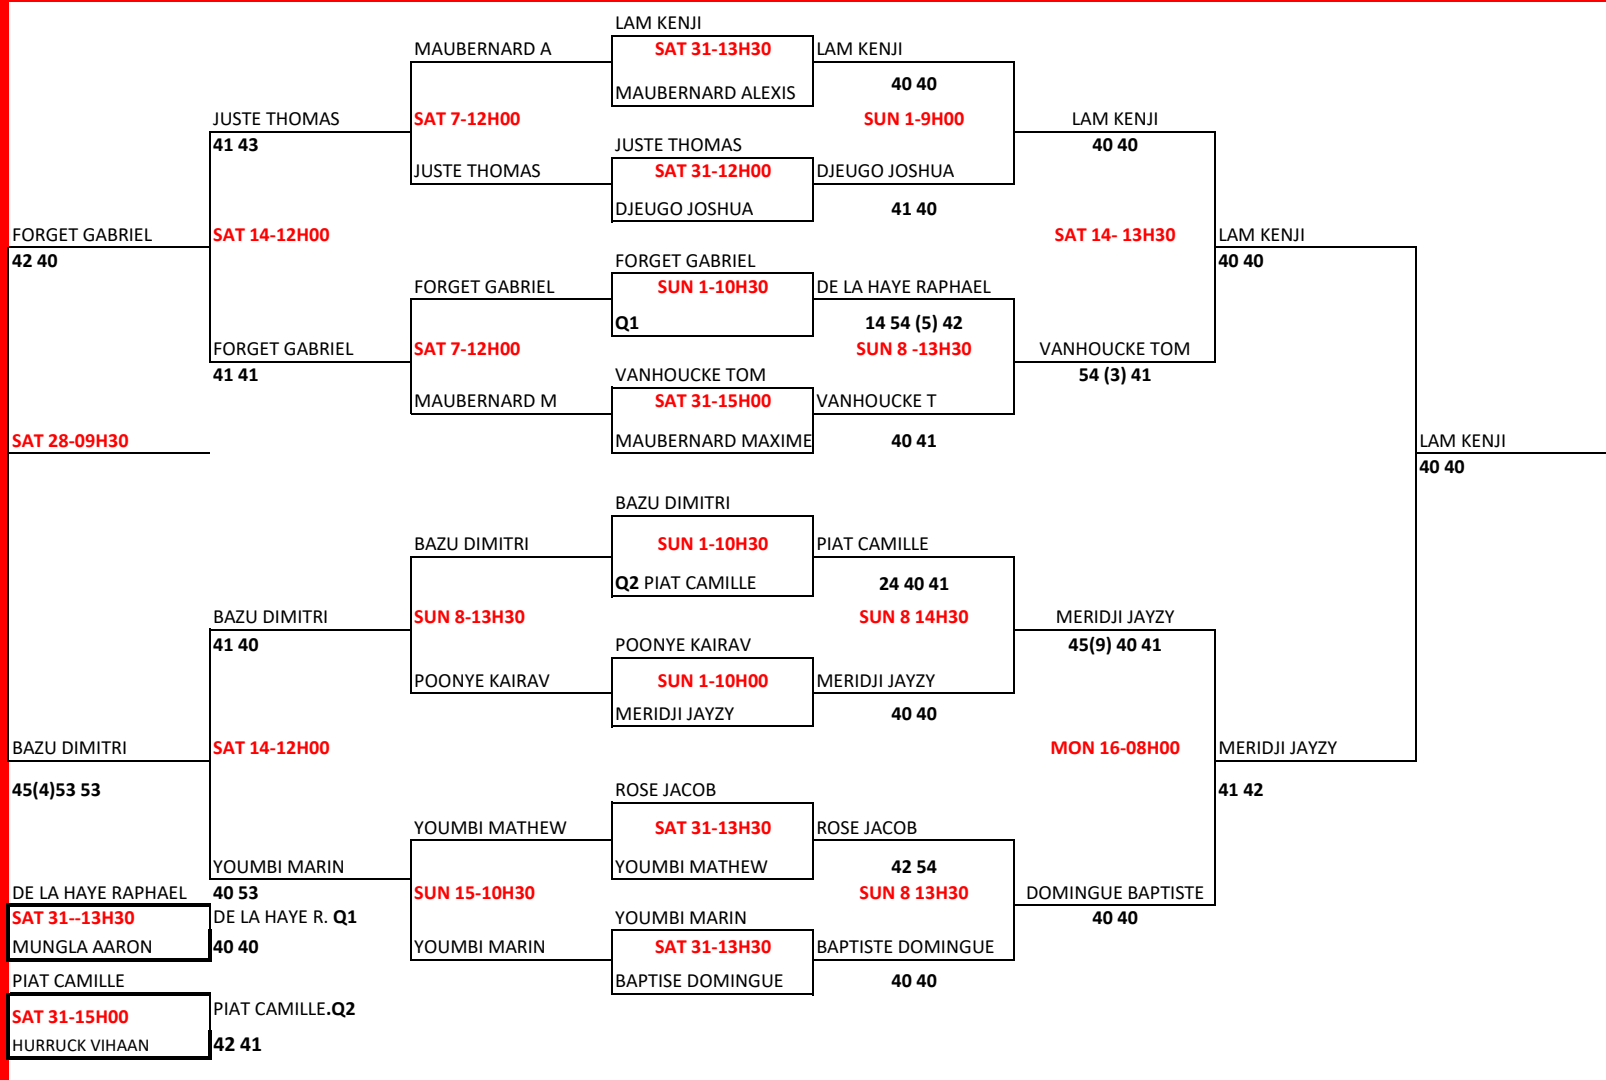

**INTERMART TENNIS OPEN 2026**  
**U10 BOYS SINGLES**  
 NATIONAL TENNIS CENTRE PETIT CAMP PHOENIX

31 JAN -28 FEB