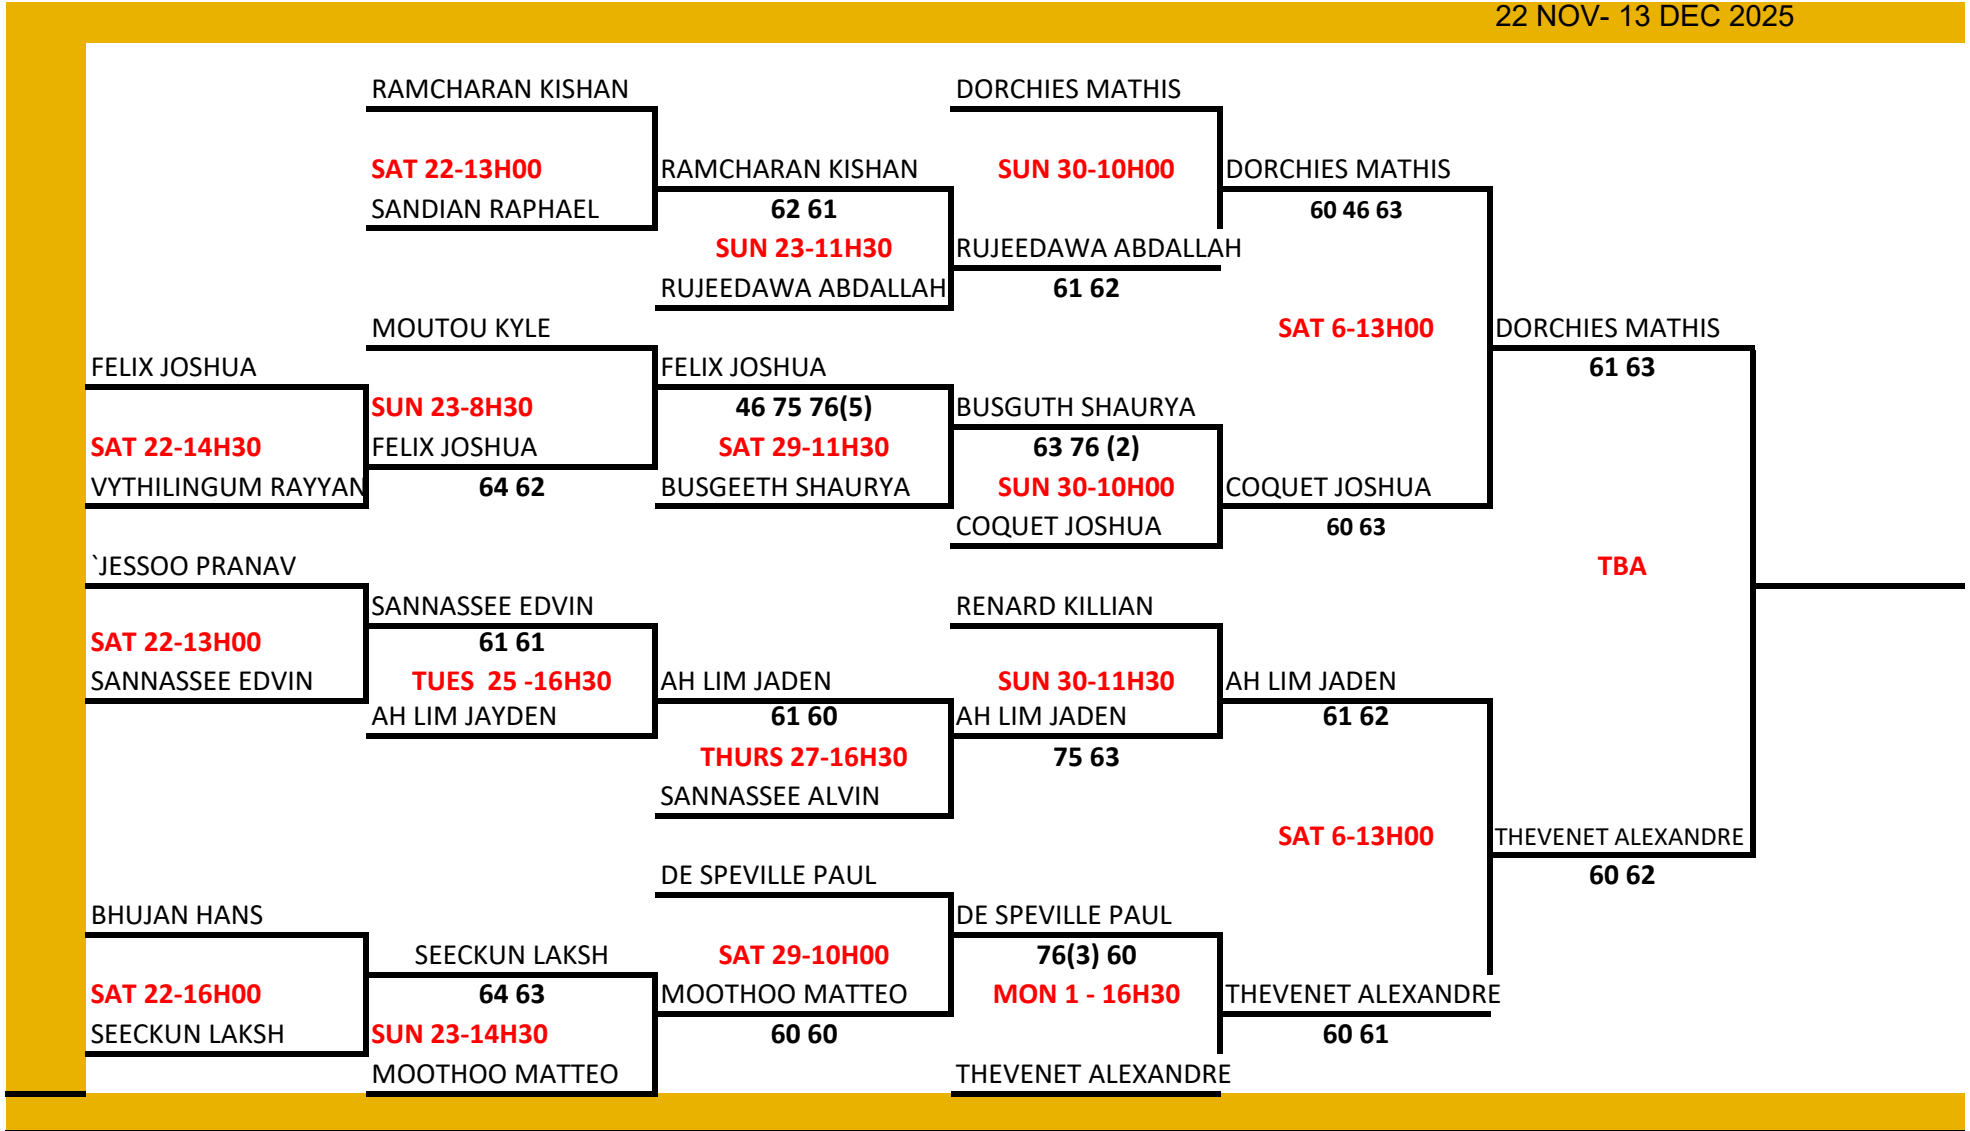

U16 BOYS SINGLE

NATIONAL TENNIS CENTRE PETIT CAMP PHOENIX

22 NOV- 13 DEC 2025