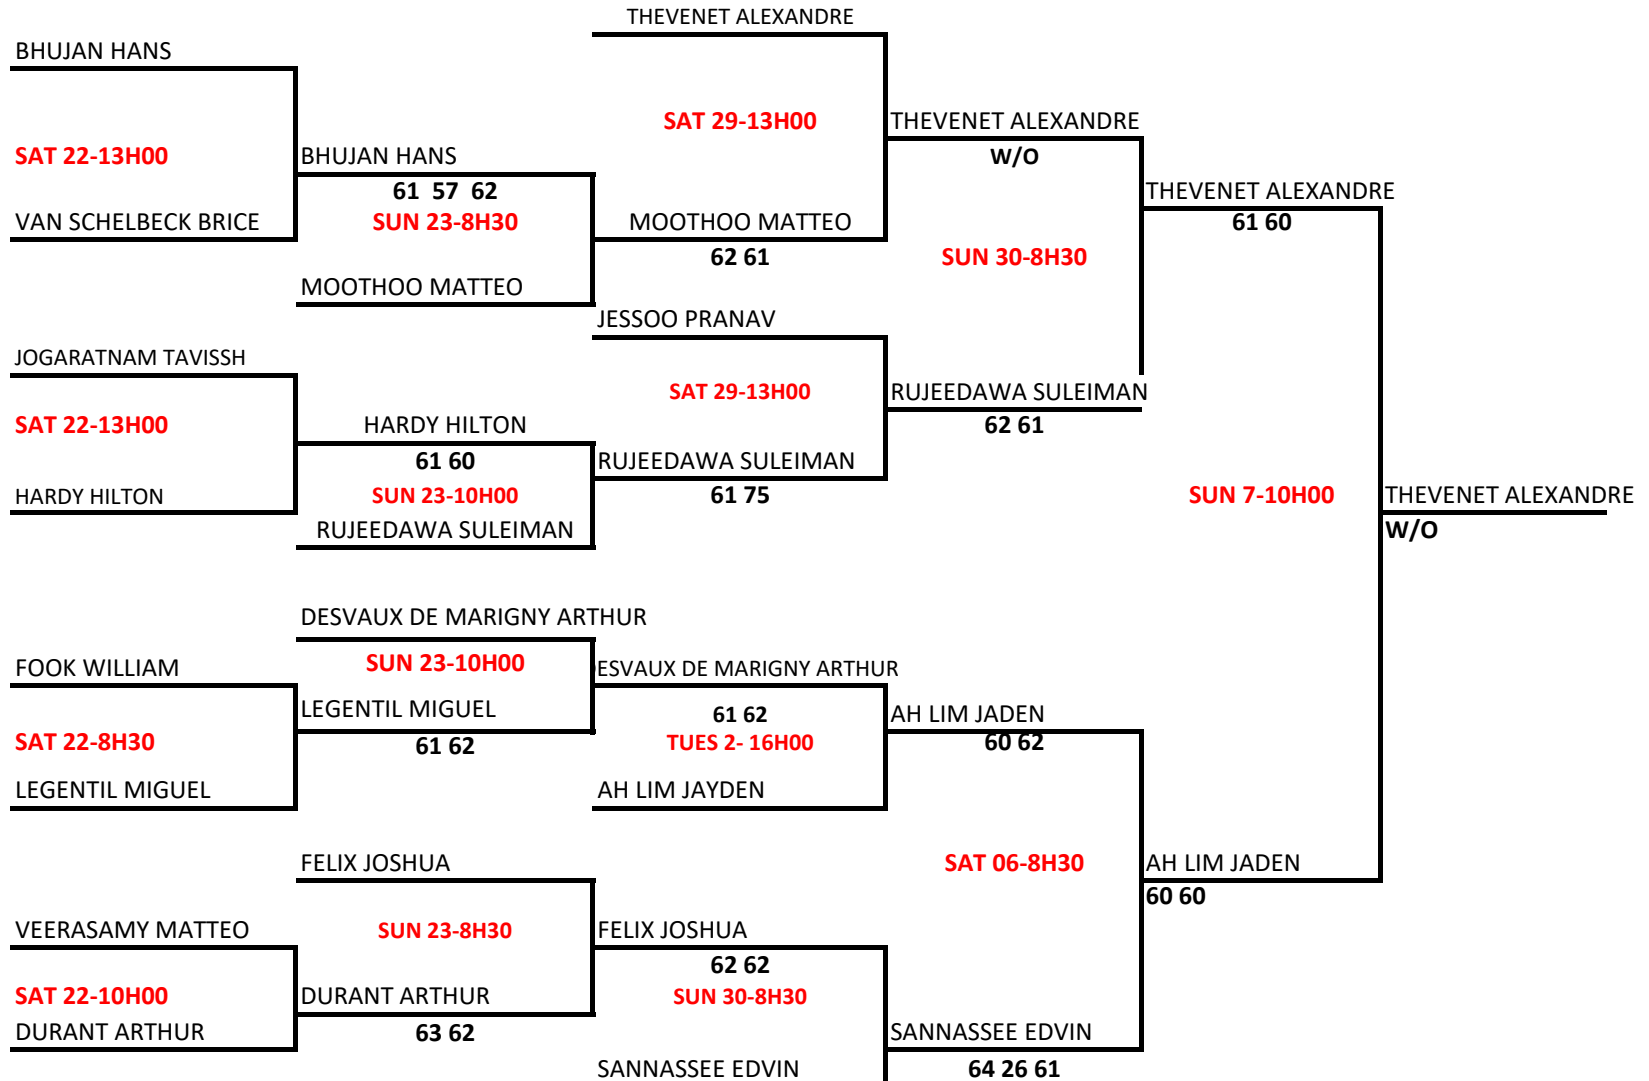

### FINAL DRAW

1. BEST OF 3 SET OF 4
2. WITH NO AD
3. FORMAT KNOCK OUT

LOSER 1ST MATCH TO PLAY BACKDRAW